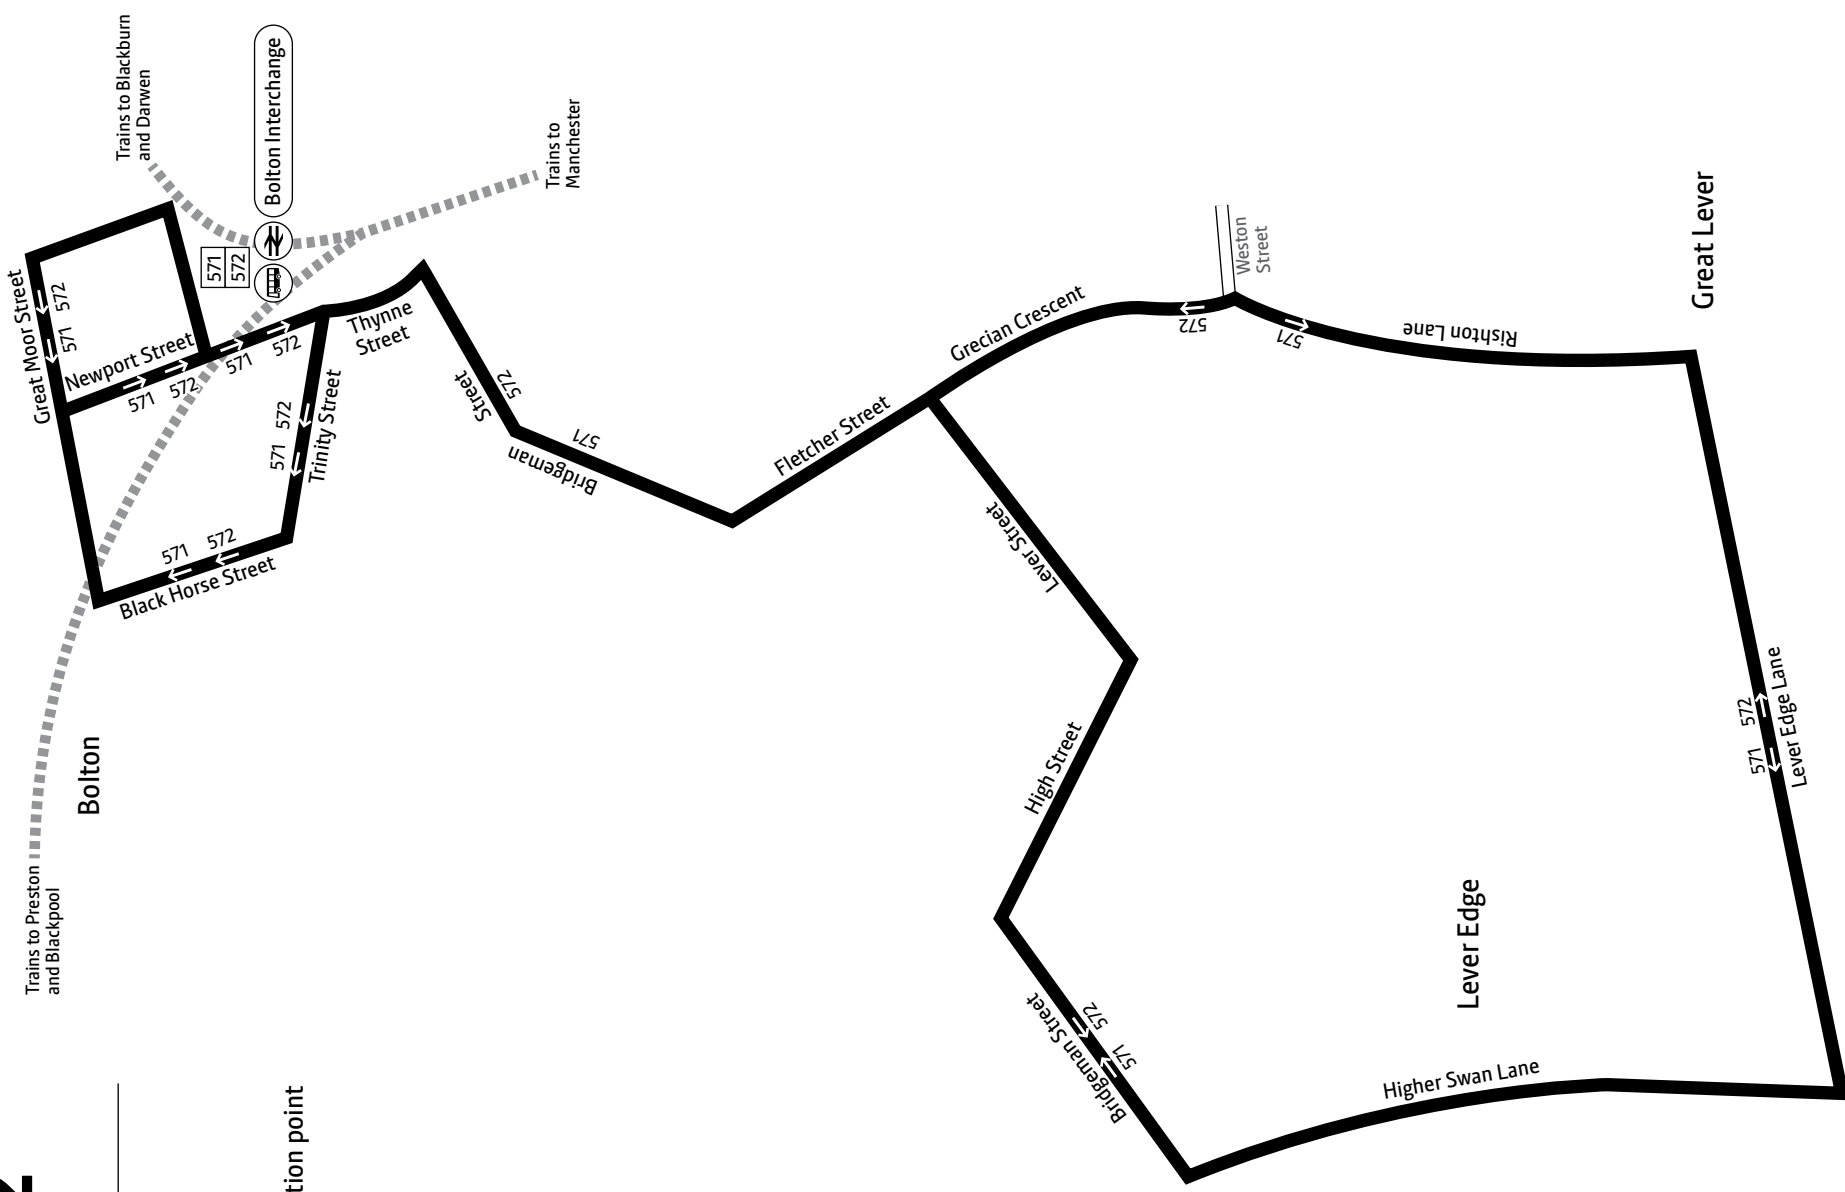

571 572

Key

- Bus route
- Train line
- Direction of travel
- Bus station/connection point
- Train station
- Terminus