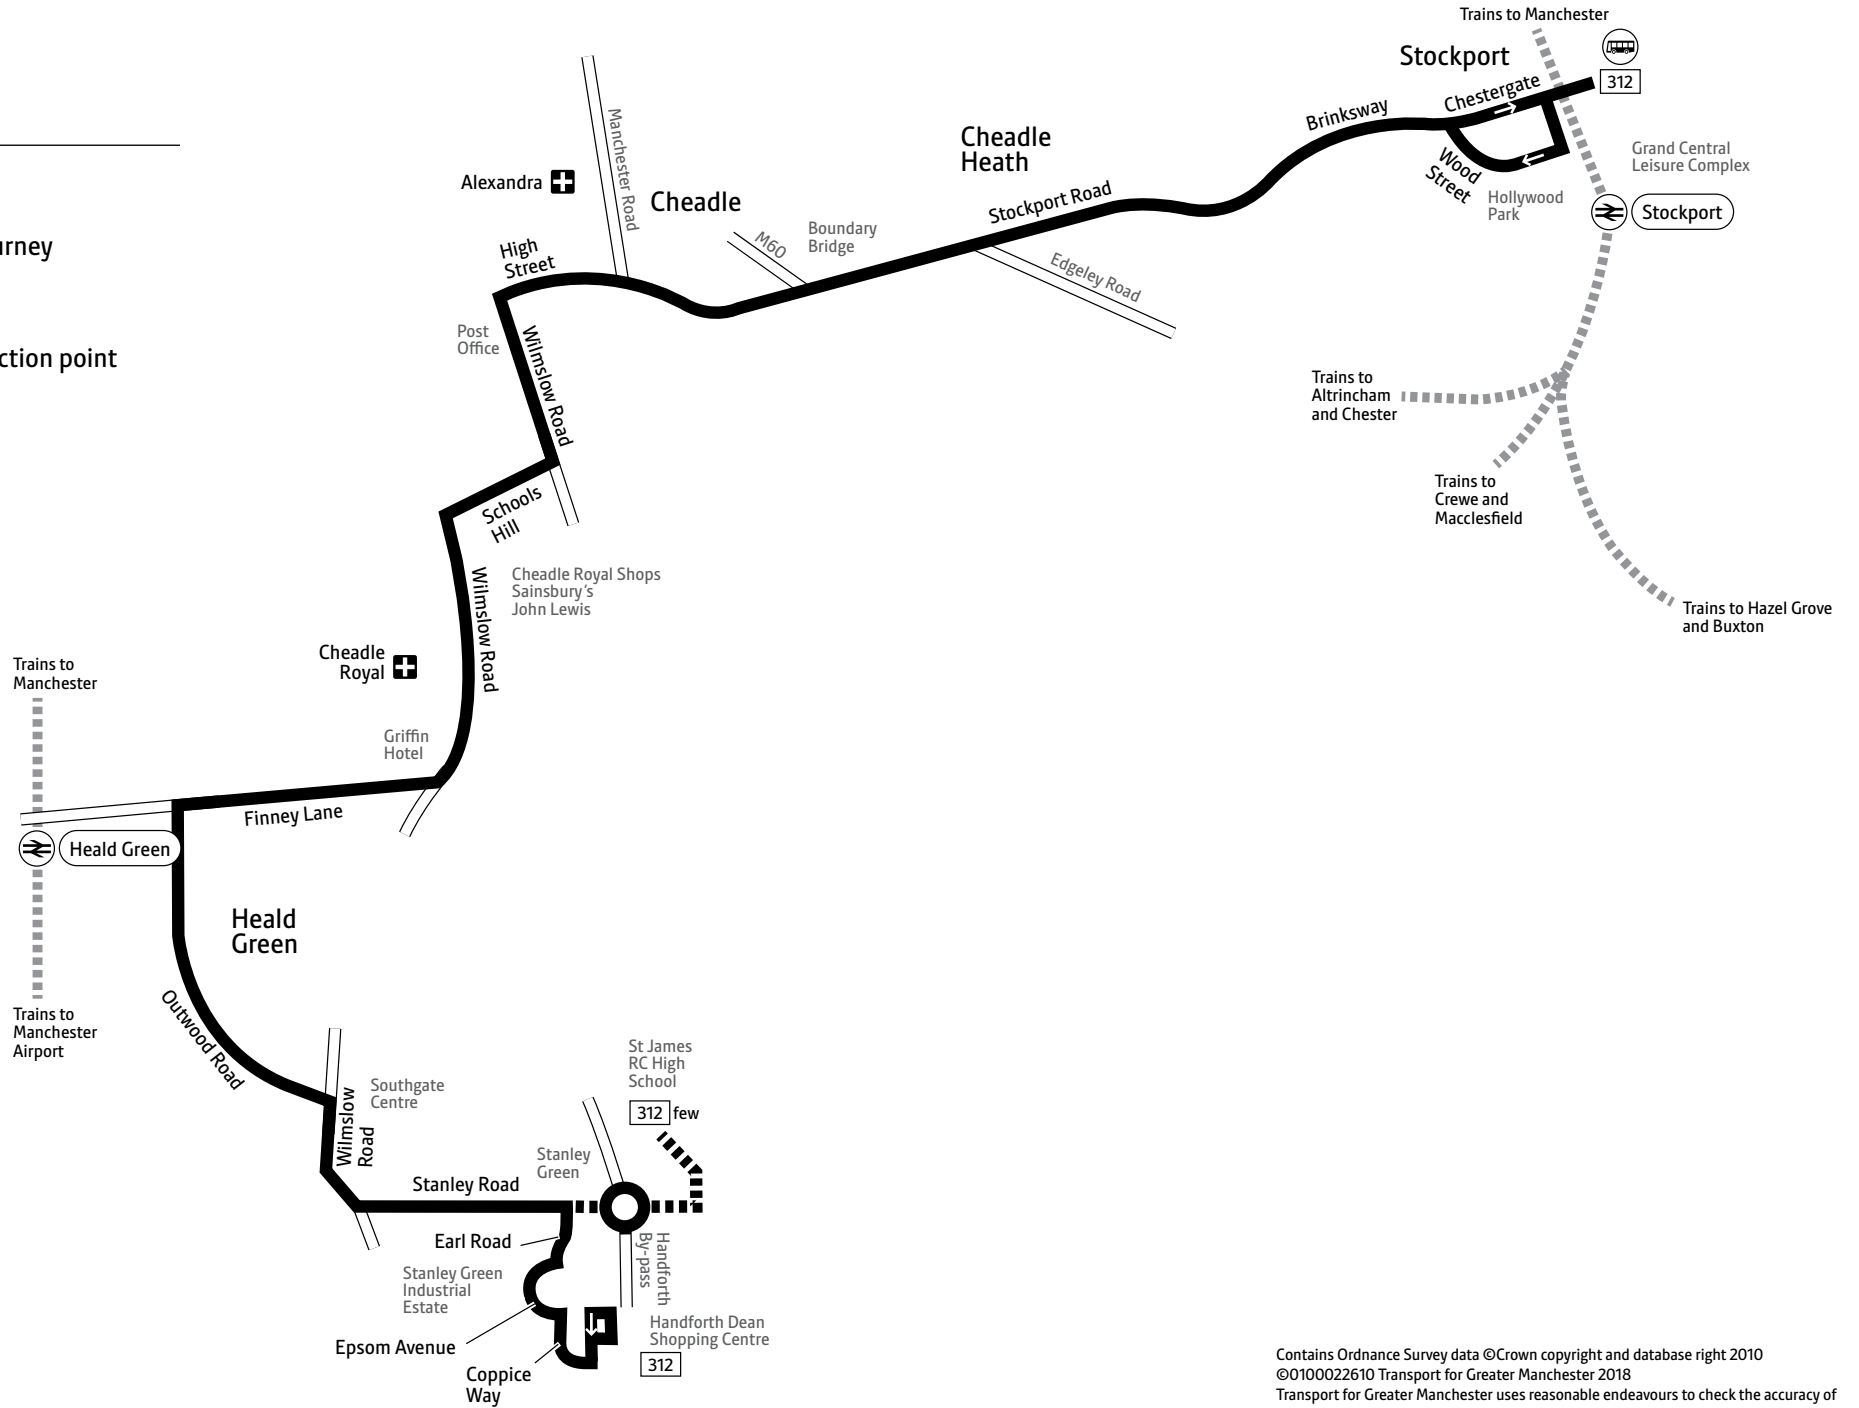

Using the 24 hour clock

Times are shown in four figures. The first two are the hour and the last two are the minutes.

0753 is 53 minutes past 7am
1953 is 53 minutes past 7pm

Operator details

Manchester Community Transport

Mon to Fri 7am to 5.30pm
Saturday 8am to 5.30pm
Sunday* Closed

*Including public holidays

312

Key

-  Bus route
-  Schoolday only journey
-  Train line
-  Direction of travel
-  Bus station/connection point
-  Train station
-  Hospital
-  Terminus