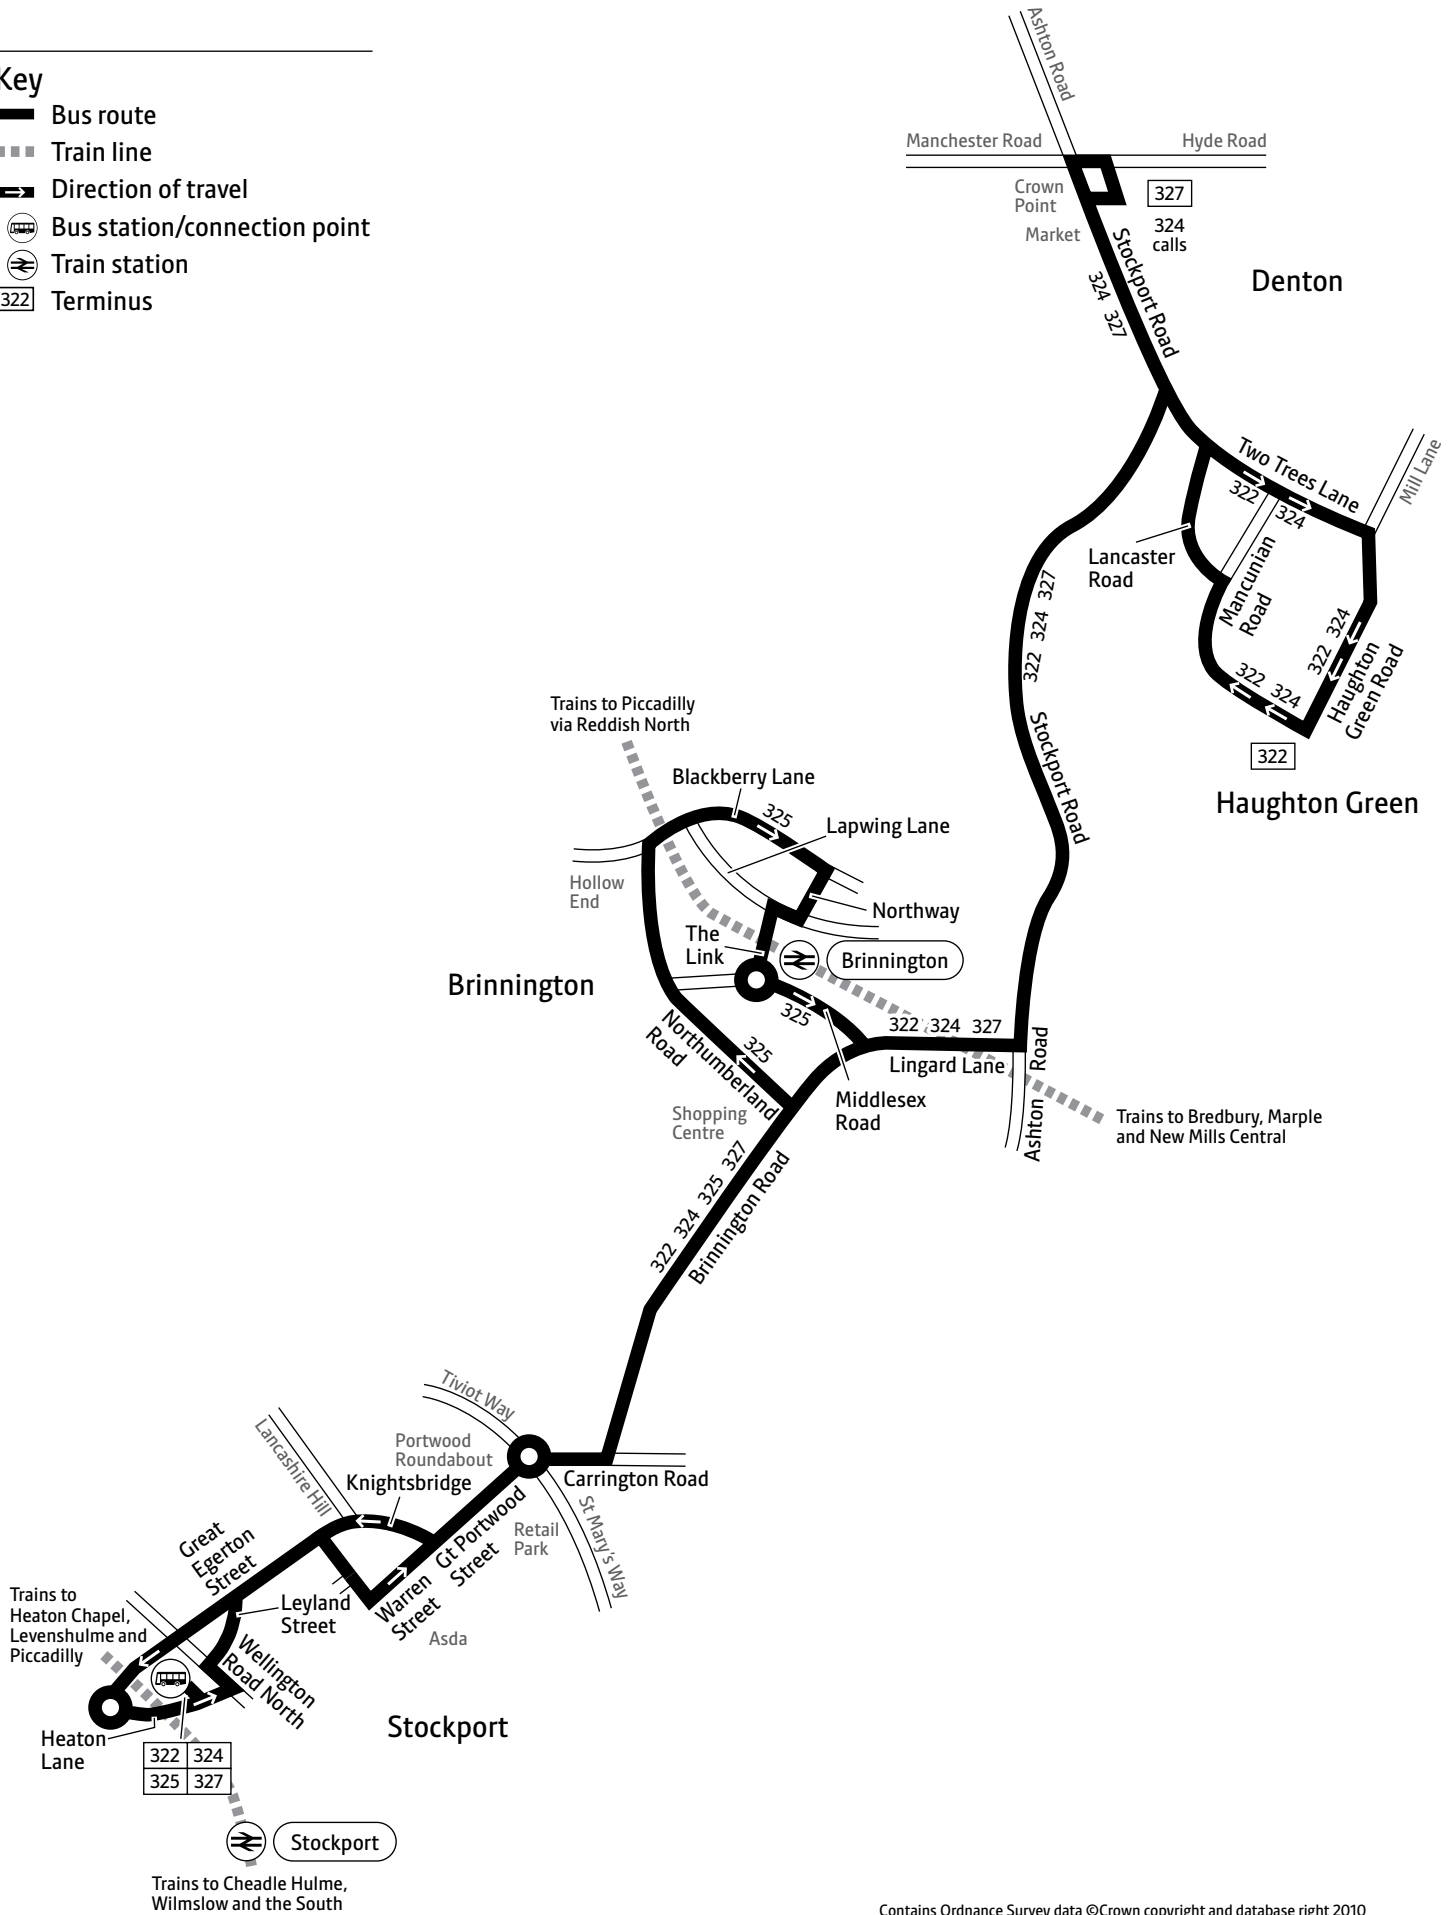

322 324 325 327

Key

- Bus route
- Train line
- Direction of travel
- Bus station/connection point
- Train station
- Terminus