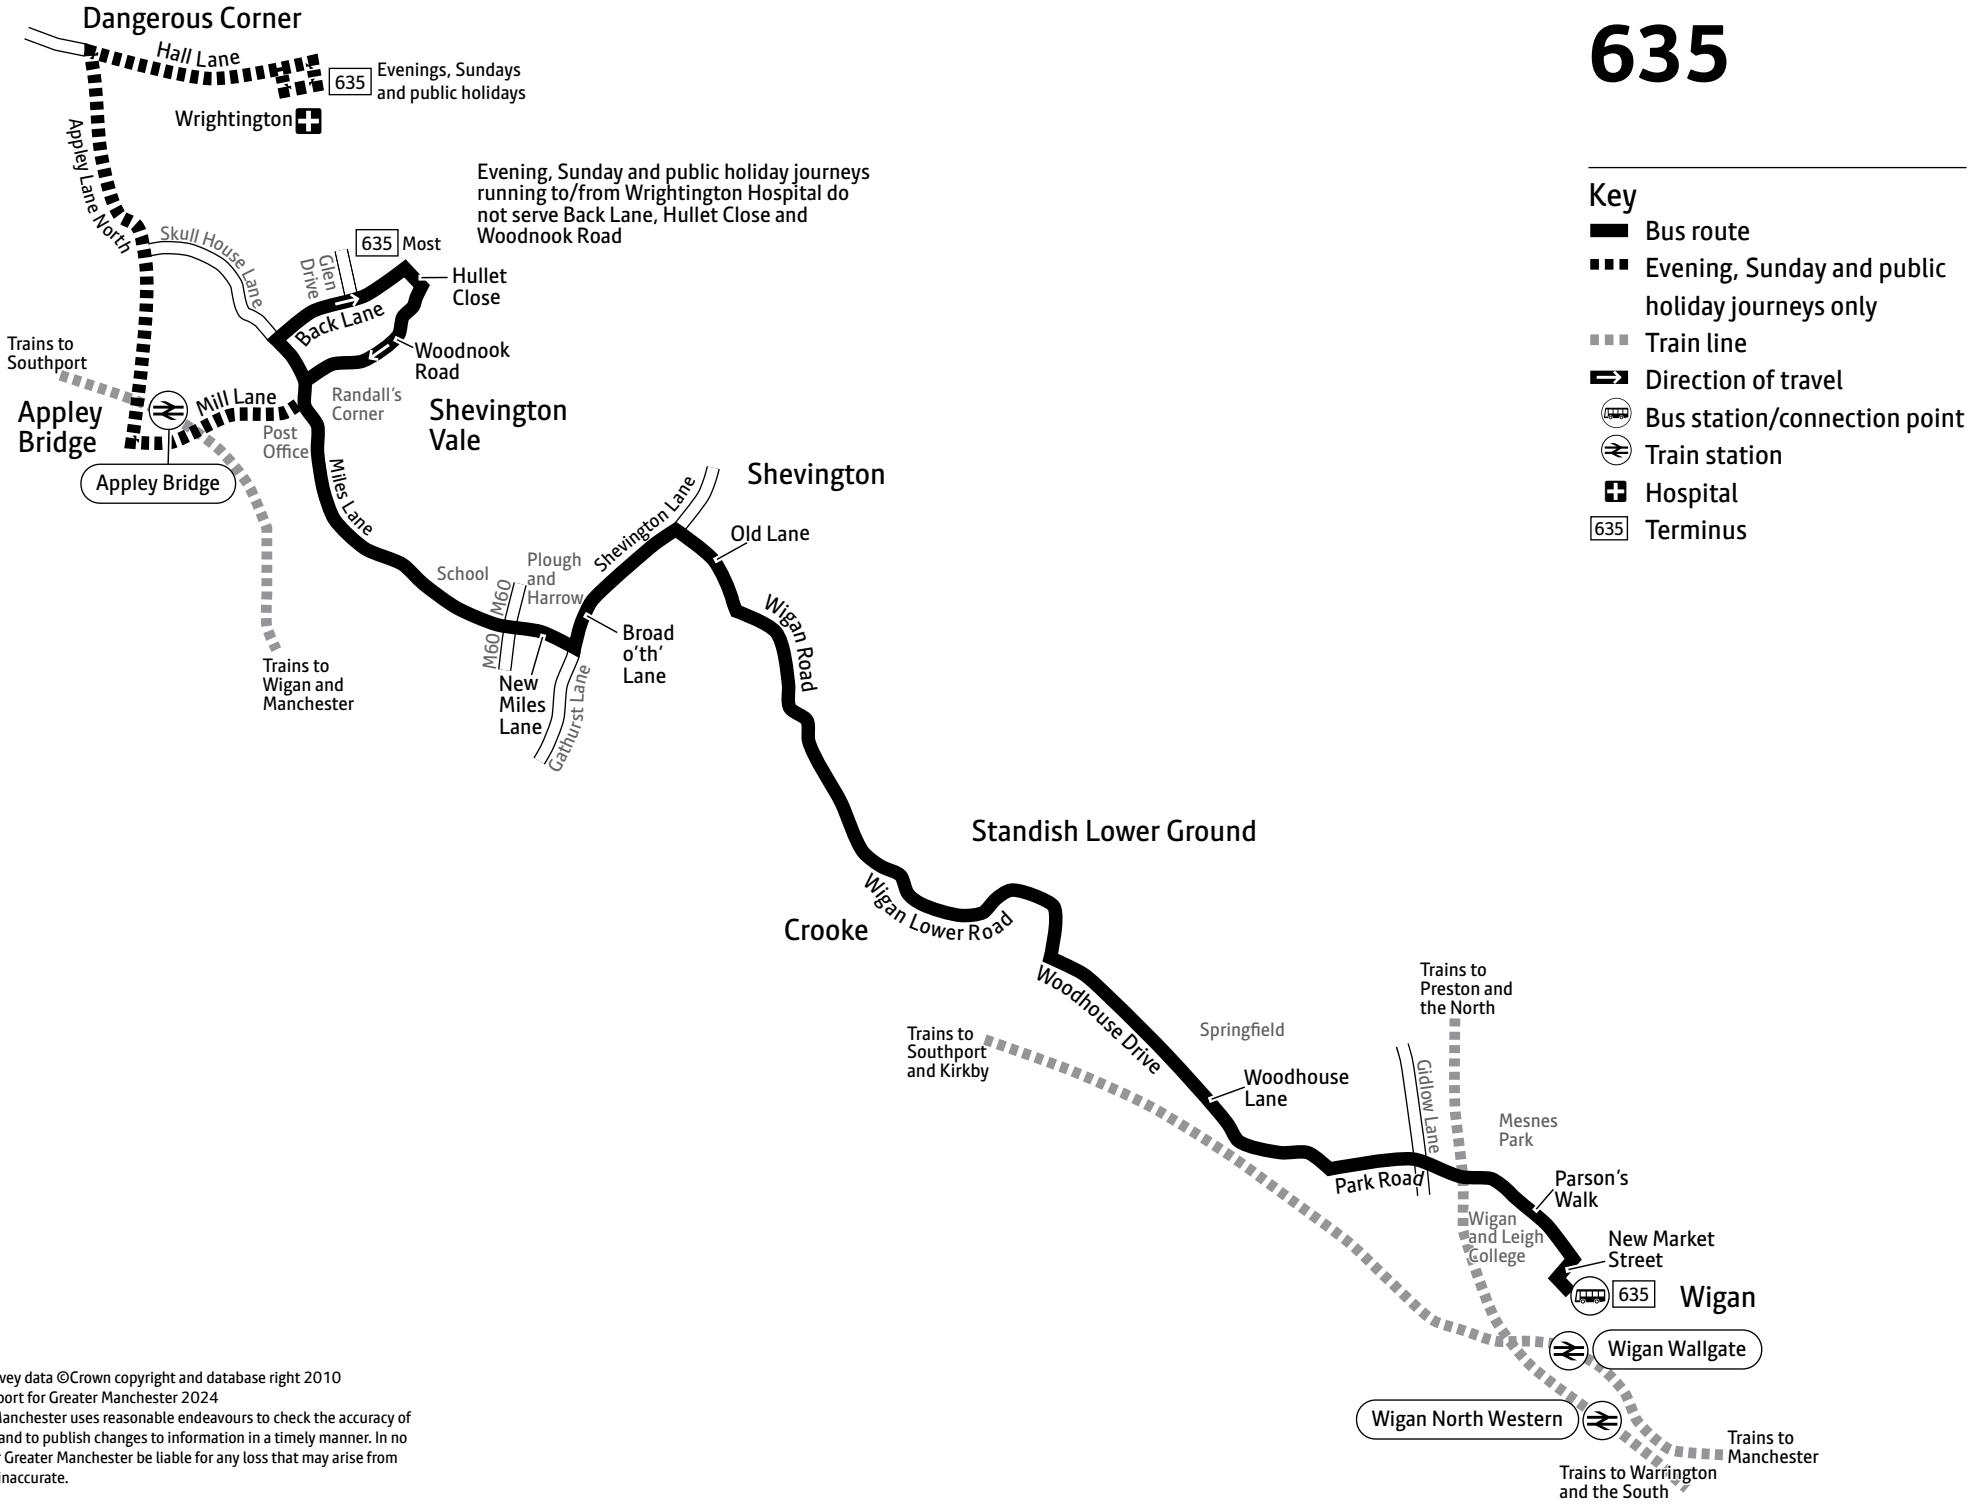

Contains Ordnance Survey data ©Crown copyright and database right 2010
©0100022610 Transport for Greater Manchester 2024
Transport for Greater Manchester uses reasonable endeavours to check the accuracy of information published and to publish changes to information in a timely manner. In no event will Transport for Greater Manchester be liable for any loss that may arise from this information being inaccurate.