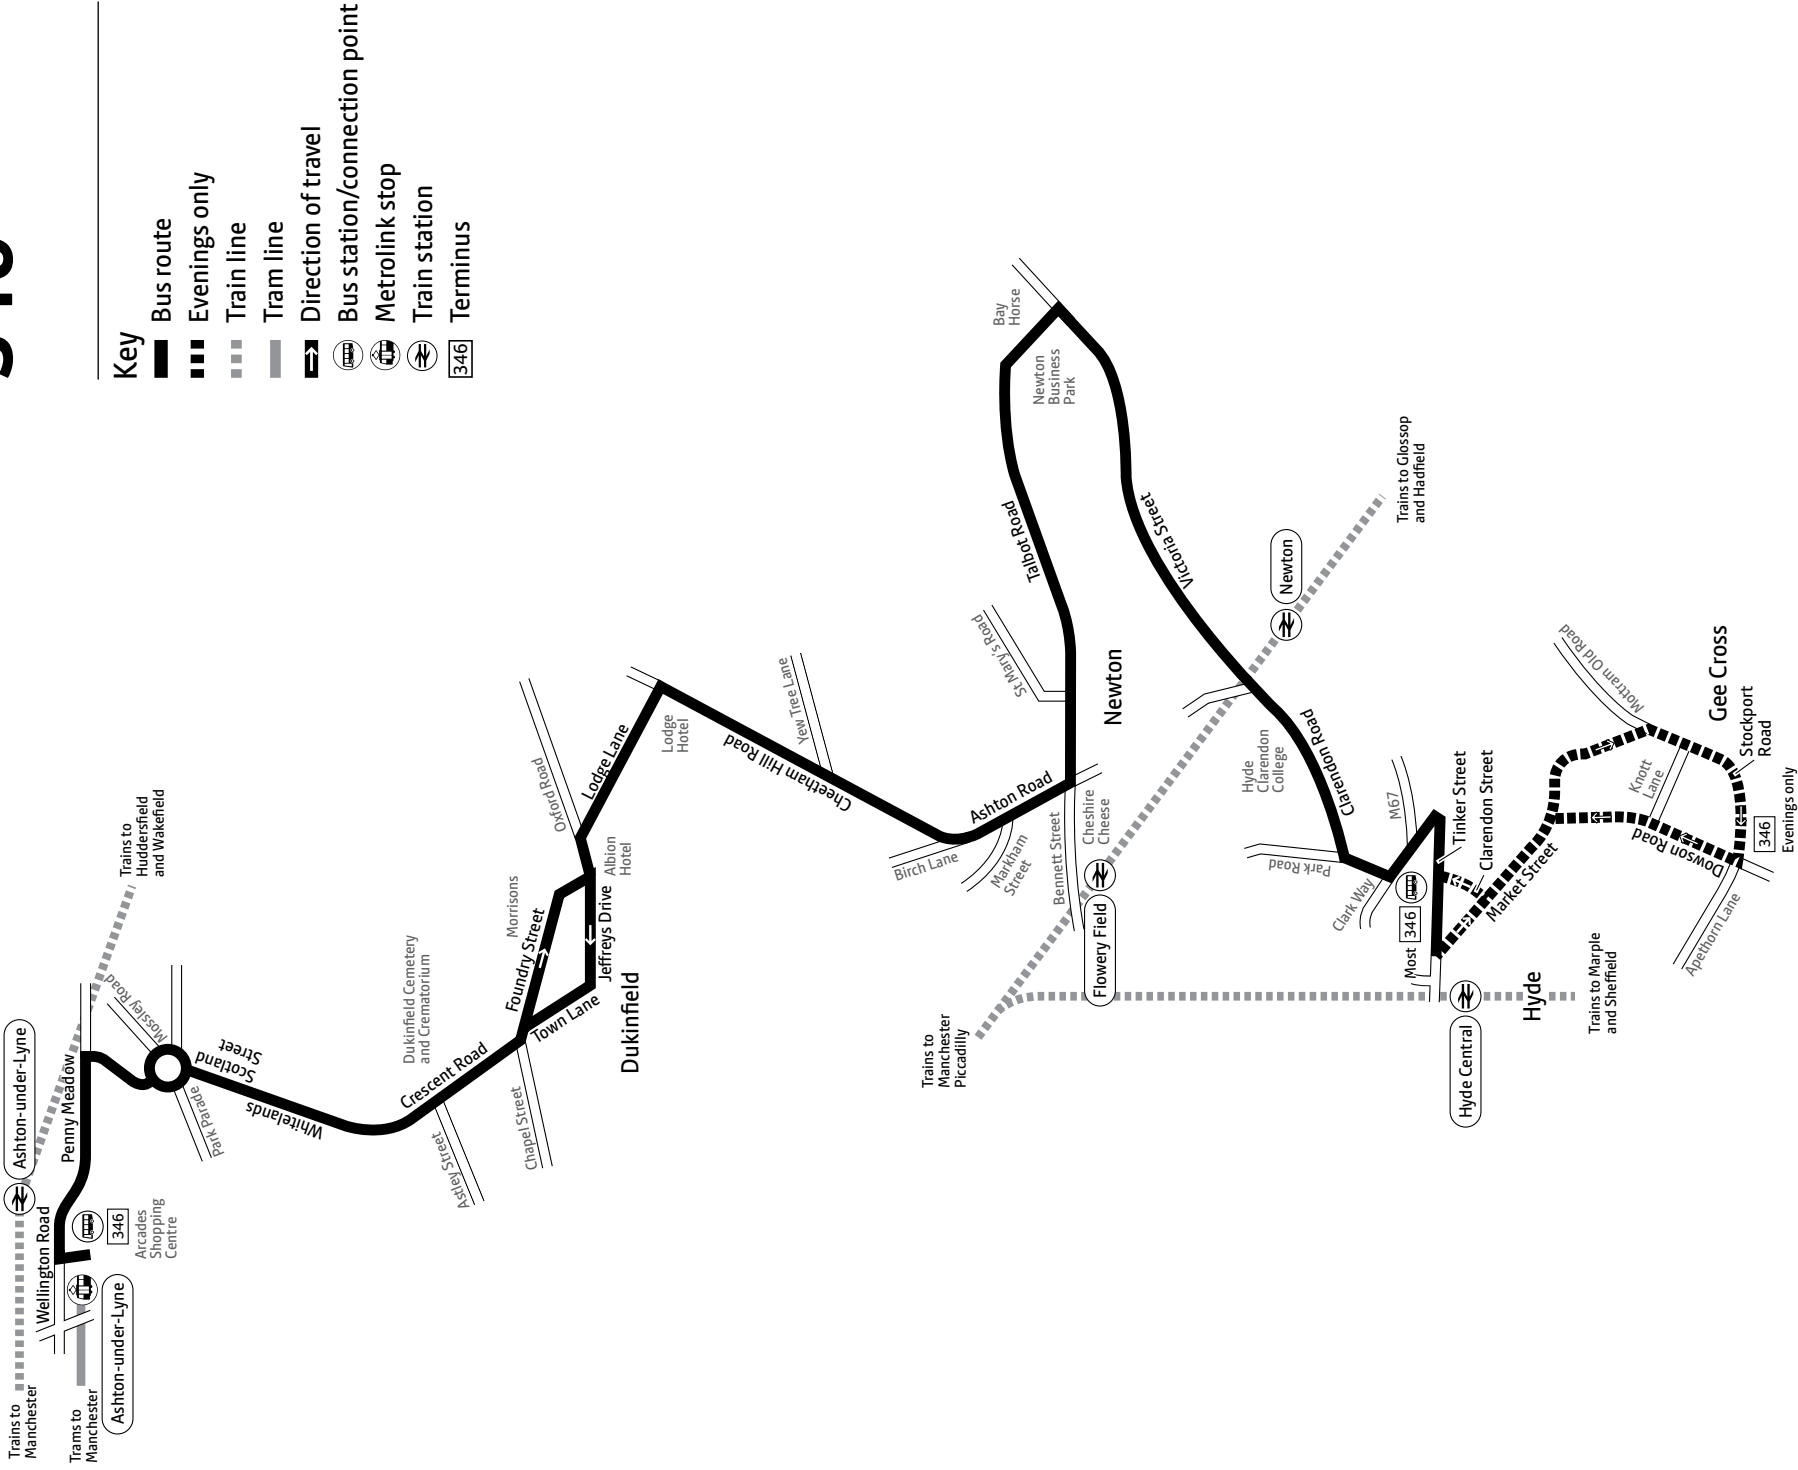

346

Ashton-under-Lyne