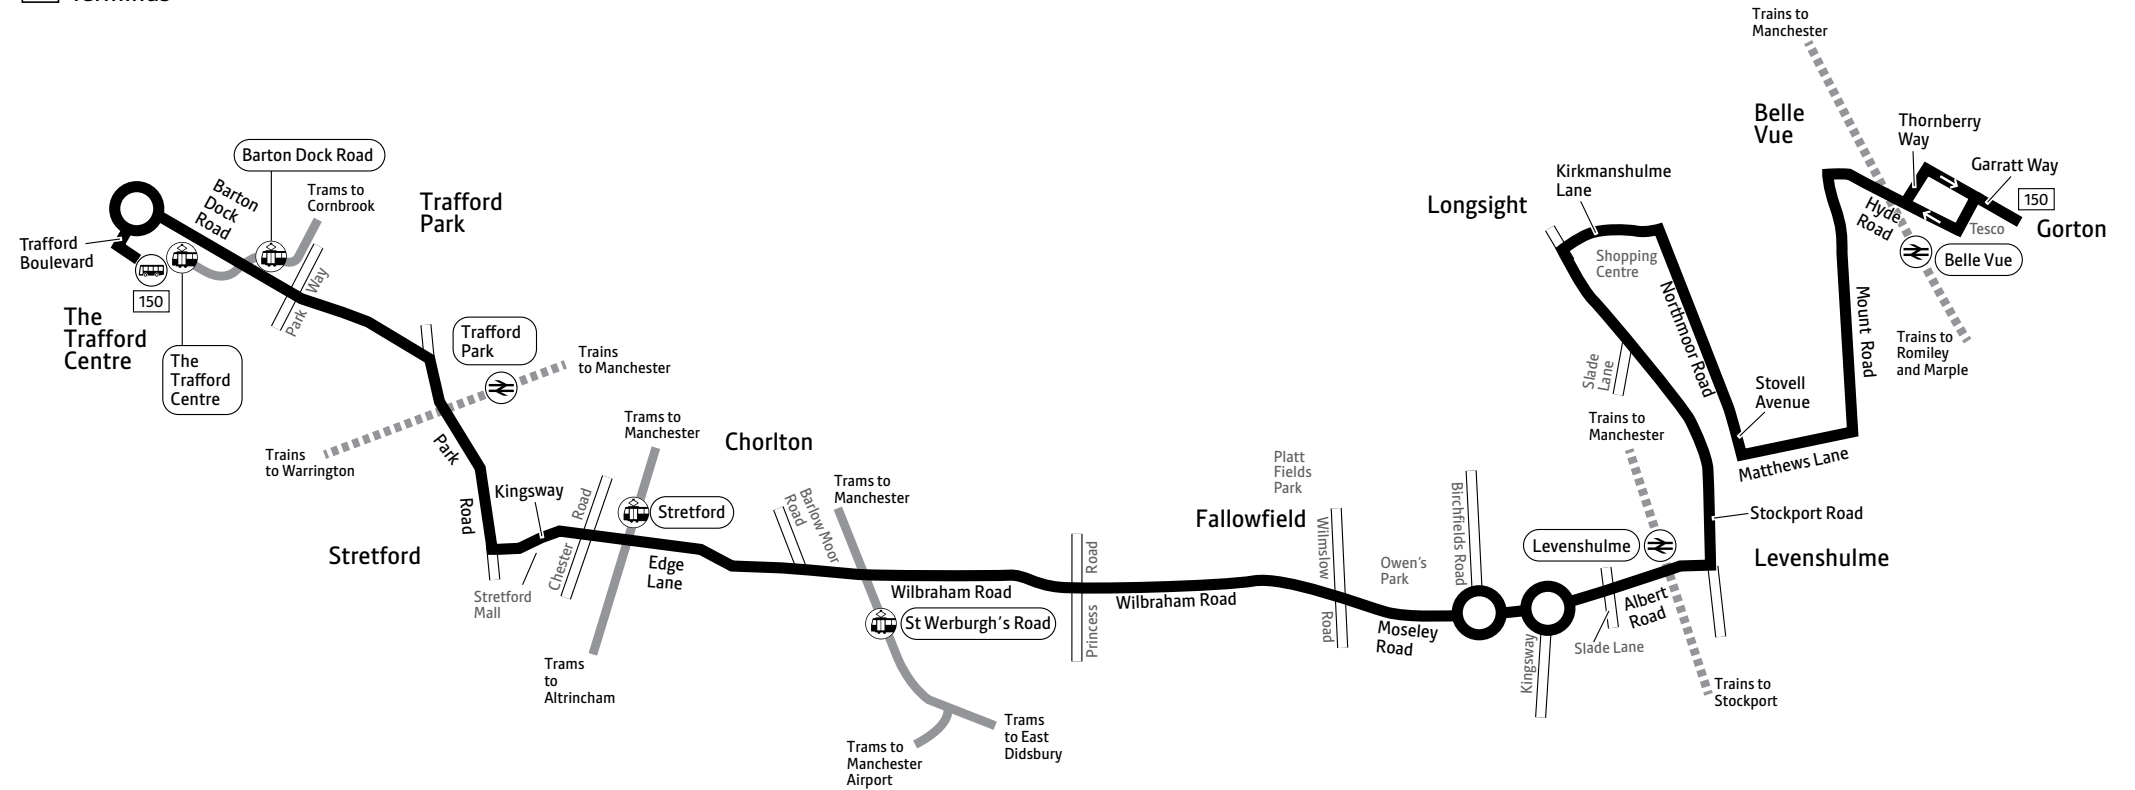

Bus 150 is provided with the financial support of Transport for Greater Manchester

a – Run by Diamond

b – Run by Stagecoach

c – Starts from Wright Robinson Sports College at 1525 on college days only

SD – Schooldays only

SH – School holidays only

♿ – All bus 150 journeys are run using easy access buses. See inside front cover of this leaflet for details

150

Key

-  Bus route
-  Train line
-  Tram line
-  Direction of travel
-  Bus station/connection point
-  Train station
-  Metrolink stop
-  Terminus