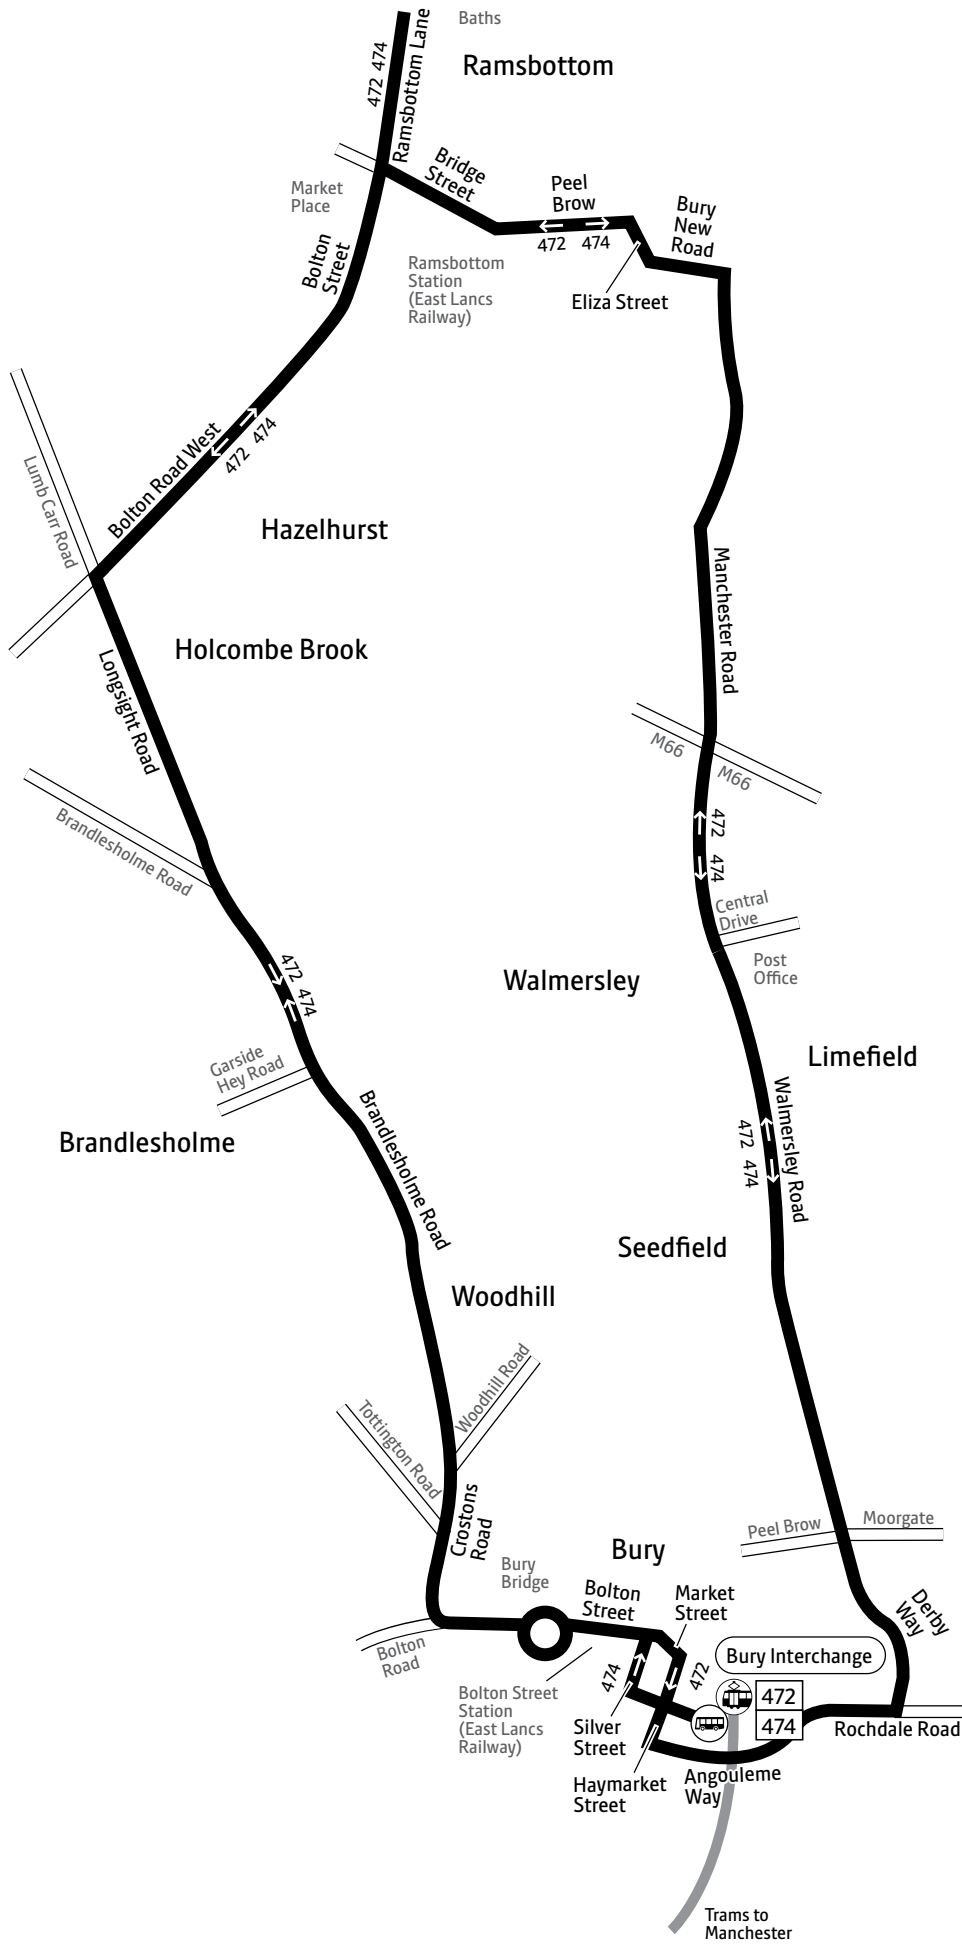

472 474

Key

- Bus route
- Tram line
- Direction of travel
- Bus station/connection point
- Metrolink stop
- Terminus

Contains Ordnance Survey data ©Crown copyright and database right 2010
©0100022610 Transport for Greater Manchester 2024
Transport for Greater Manchester uses reasonable endeavours to check the accuracy of information published and to publish changes to information in a timely manner. In no event will Transport for Greater Manchester be liable for any loss that may arise from this information being inaccurate.