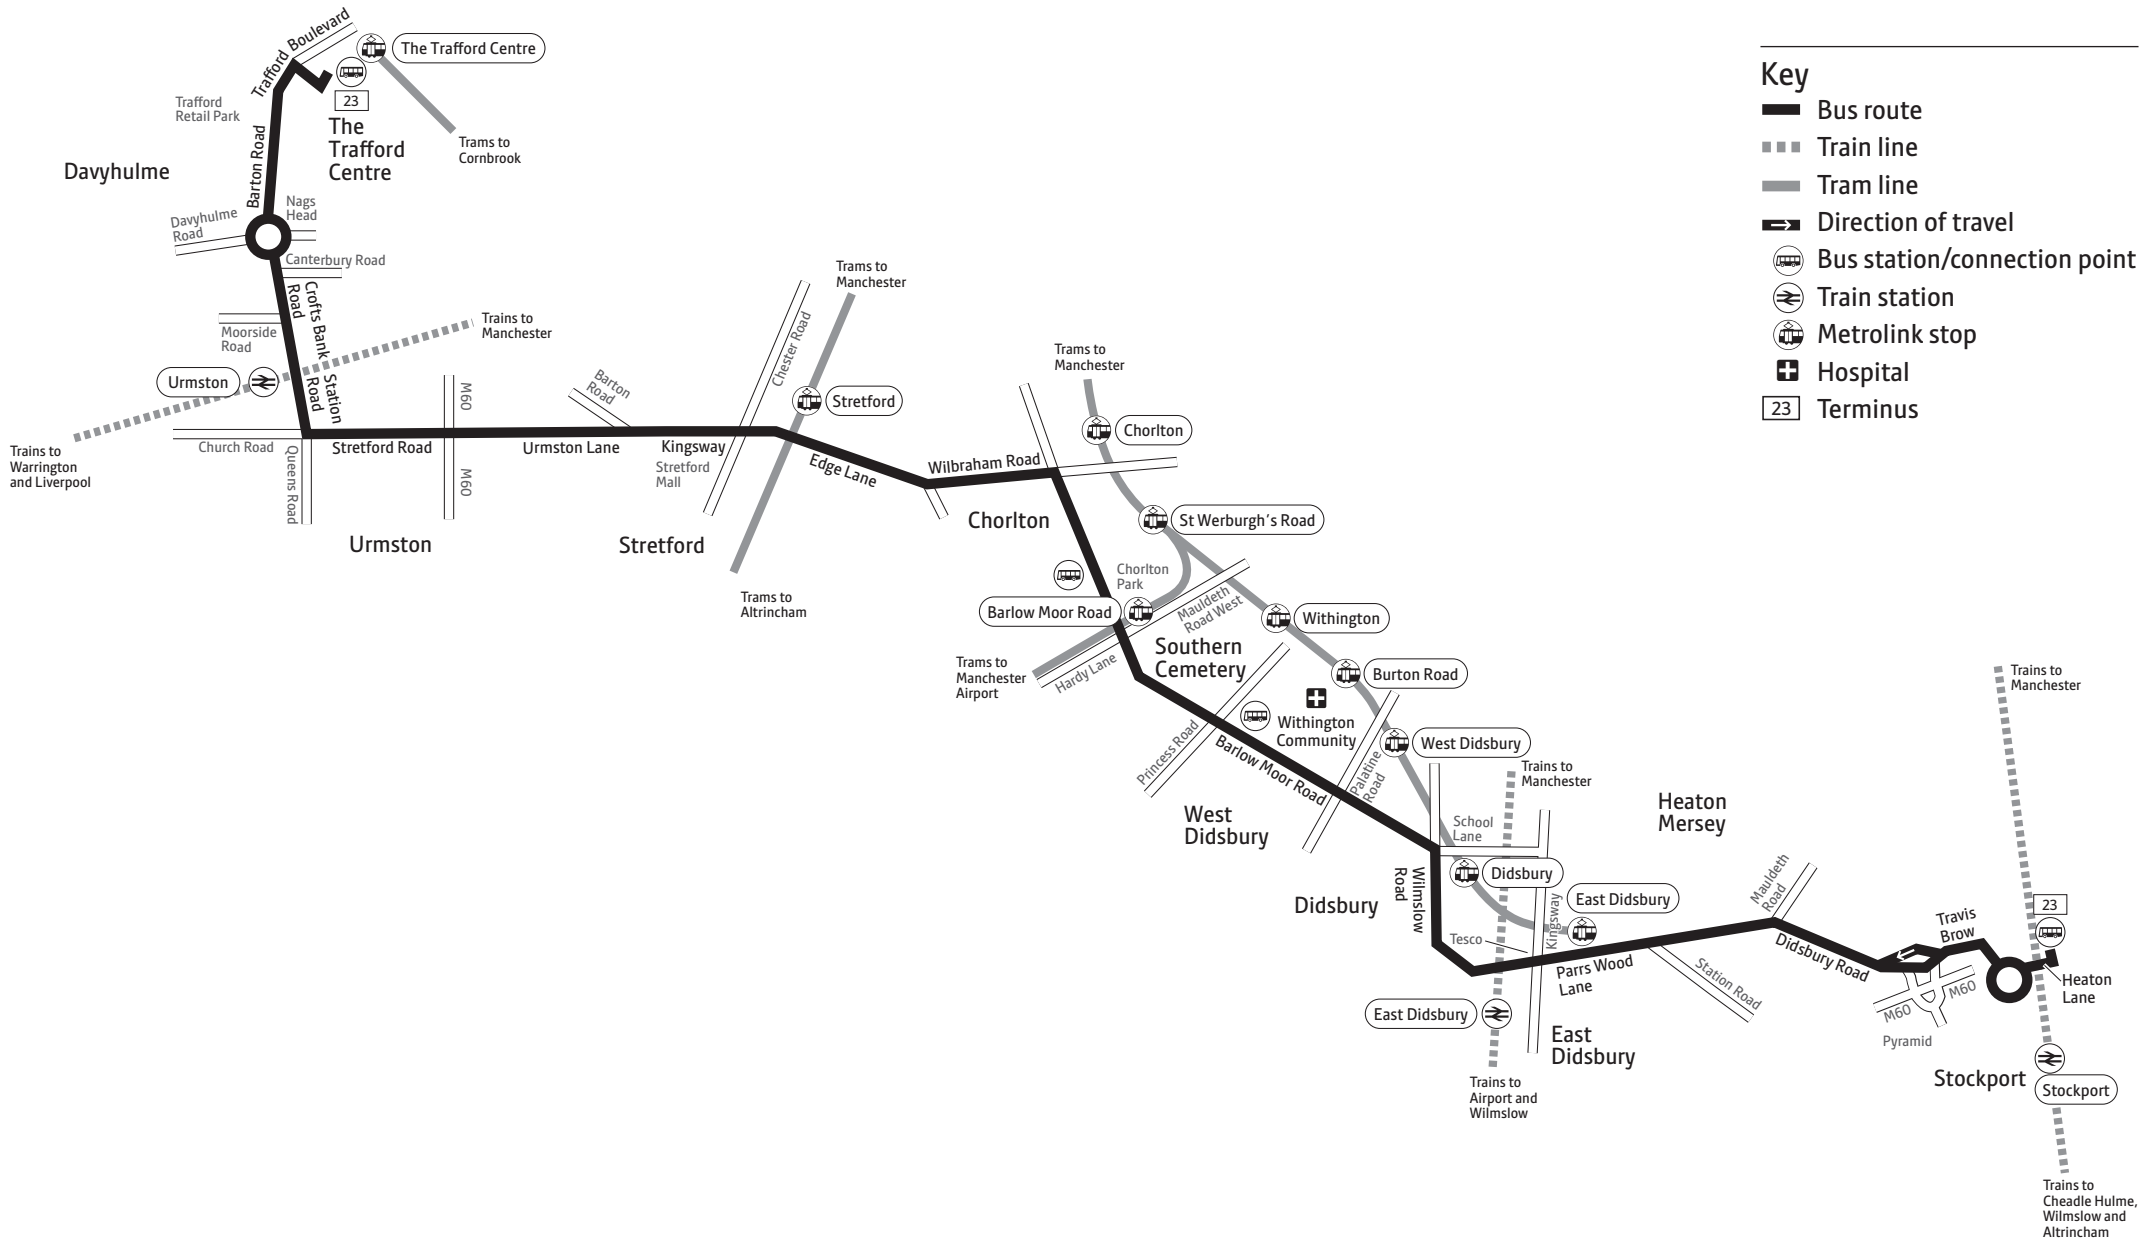

Contains Ordnance Survey data ©Crown copyright and database right 2010
©0100022610 Transport for Greater Manchester 2022
Transport for Greater Manchester uses reasonable endeavours to check the accuracy of information published and to publish changes to information in a timely manner. In no event will Transport for Greater Manchester be liable for any loss that may arise from this information being inaccurate.