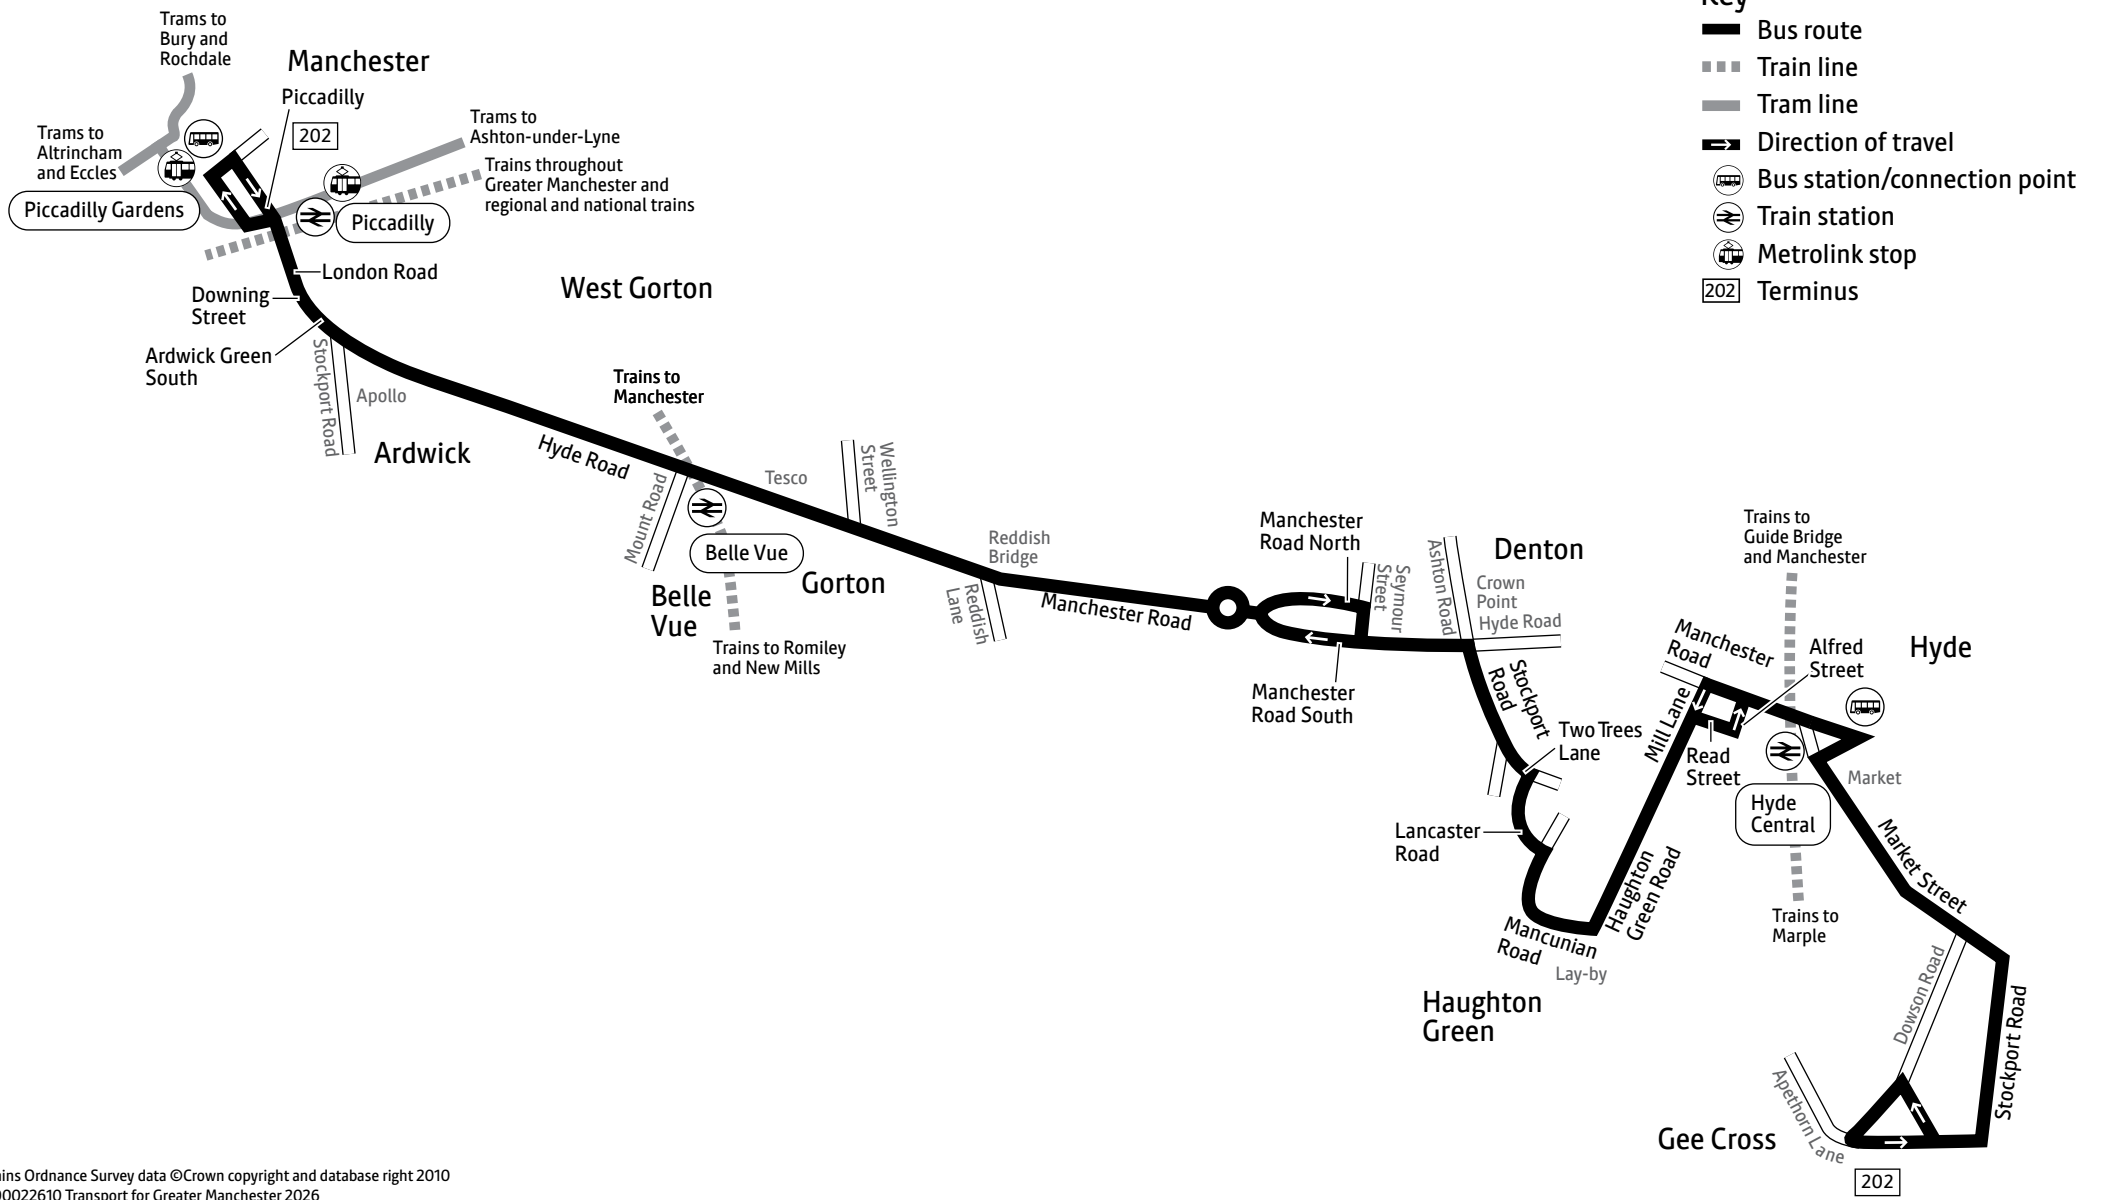

Contains Ordnance Survey data ©Crown copyright and database right 2010
©0100022610 Transport for Greater Manchester 2026
Transport for Greater Manchester uses reasonable endeavours to check the accuracy of information published and to publish changes to information in a timely manner. In no event will Transport for Greater Manchester be liable for any loss that may arise from this information being inaccurate.