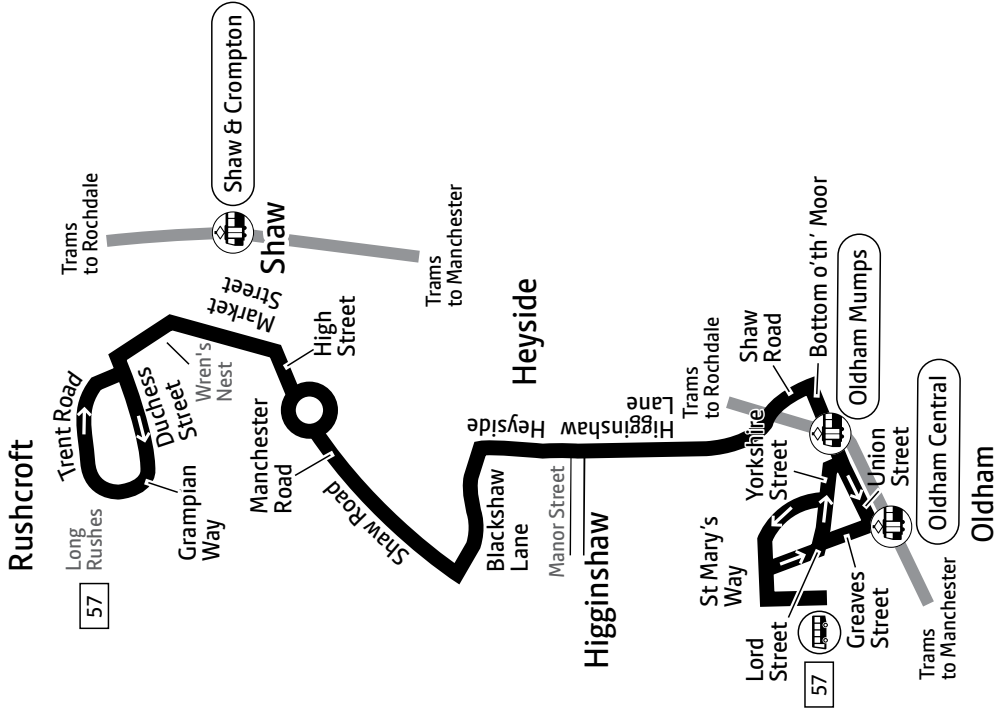

Using the 24 hour clock

Times are shown in four figures. The first two are the hour and the last two are the minutes.

0753 is 53 minutes past 7am

1953 is 53 minutes past 7pm

Operator details

First Manchester

Sunday* Closed

*Including public holidays

Key

-  Bus route
-  Train line
-  Tram line
-  Direction of travel
-  Bus station/connection point
-  Train station
-  Metrolink stop
-  Hospital
-  Terminus

Mondays to Fridays

Oldham, Bus Station			0523	0553	0623		1723	1753	1823	1910	2010	2110	2210	2310
Oldham, Mumps	0429	0459	0529	0559	0630		1730	1800	1830	1916	2016	2116	2216	2316
Higginshaw, Manor Street	0437	0507	0537	0607	0638	and	1738	1808	1838	1921	2021	2121	2221	2321
Shaw, Wrens Nest	0447	0517	0547	0617	0649	every	1749	1819	1849	1930	2030	2130	2230	2330
Rushcroft, Long Rushes	0452	0522	0552	0622	0654	30	1754	1824	1854	1934	2034	2134	2234	2334
Shaw, Wren's Nest	0456	0526	0556	0626	0659	mins	1759	1828	1858	1938	2038	2138	2238	2338
Higginshaw, Manor Street	0505	0535	0605	0635	0708	until	1808	1837	1907	1946	2046	2146	2246	
Oldham, Mumps	0512	0542	0612	0642	0718		1818	1845	1915	1953	2053	2153	2253	
Oldham, Bus Station	0518	0548	0618	0648	0726		1826	1851	1921	1959	2059	2159	2259	