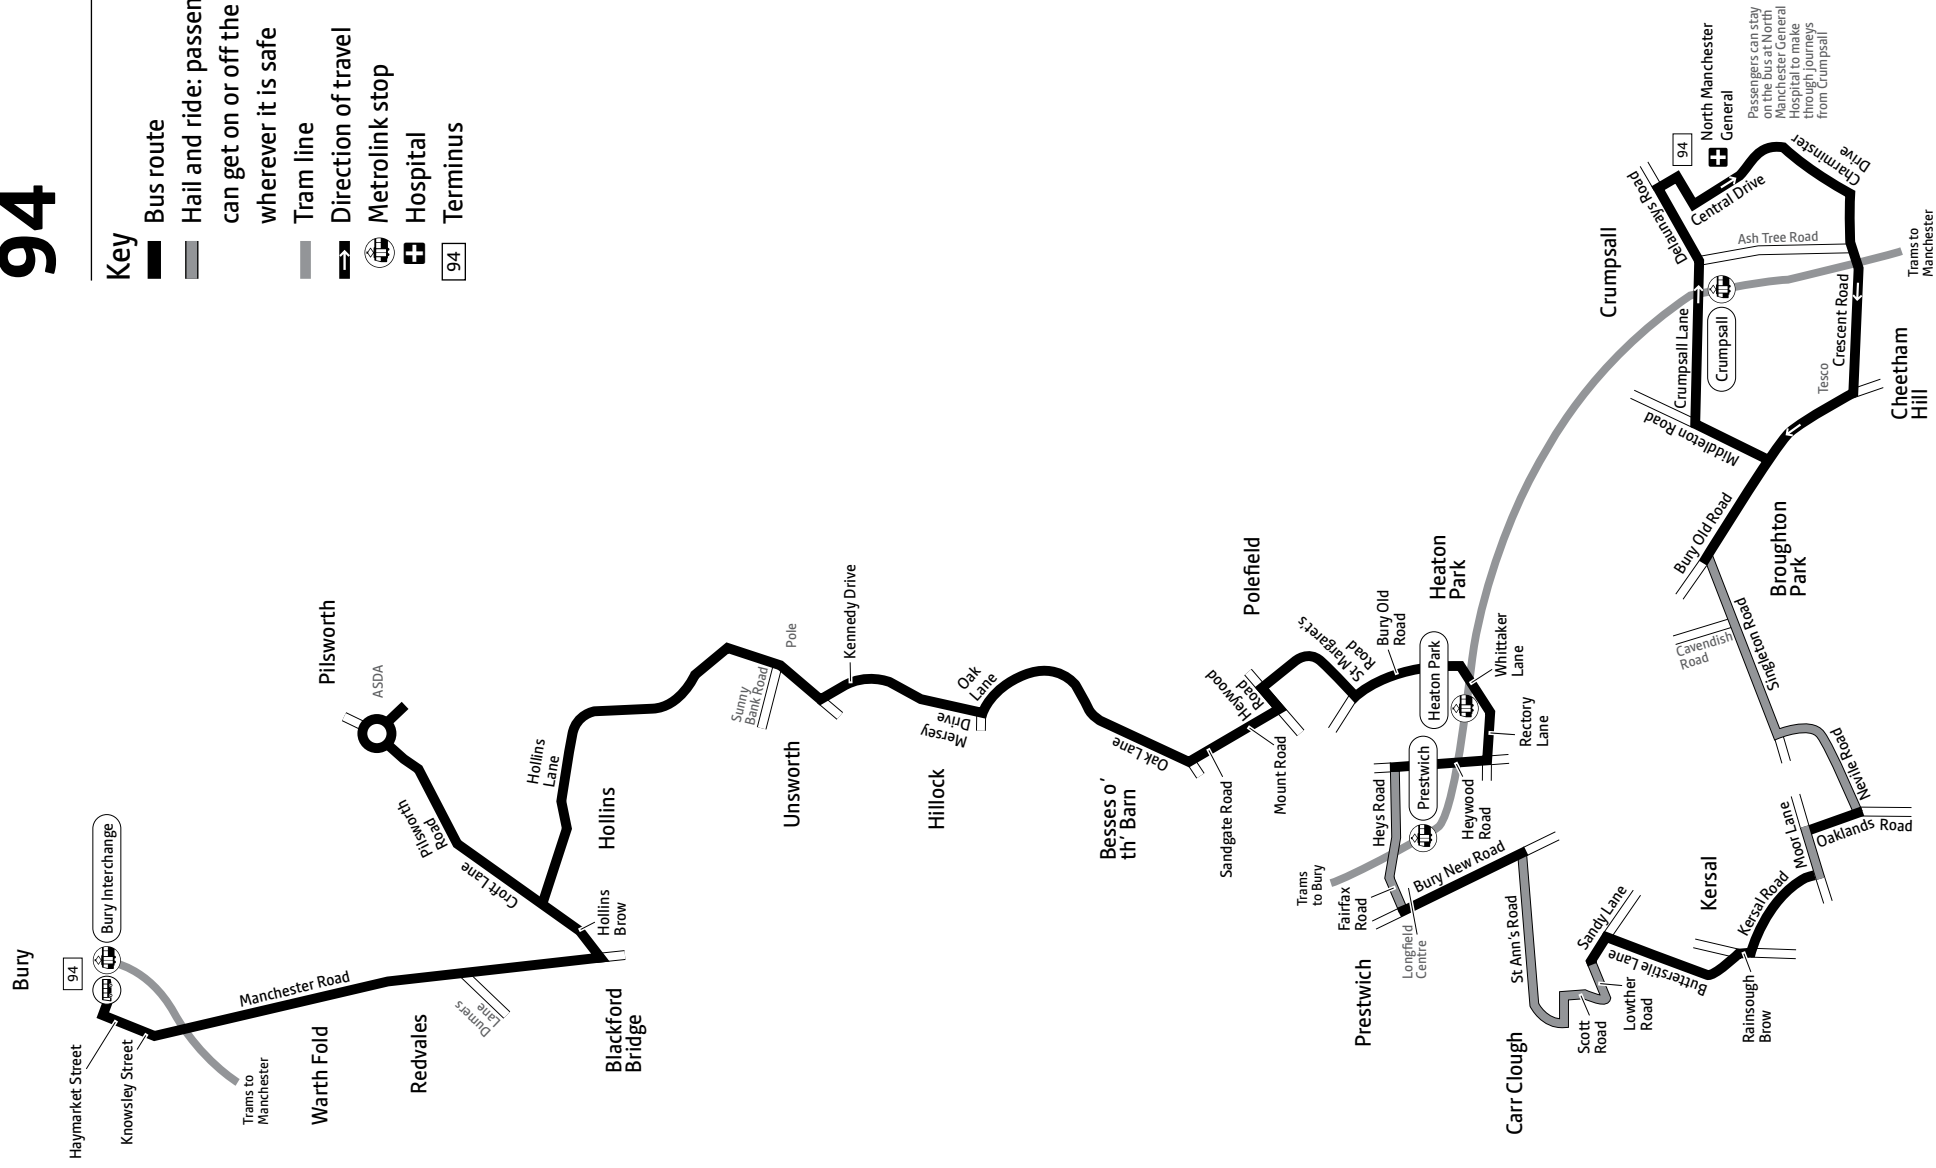

94

Key

- Bus route
- Hail and ride: passengers can get on or off the bus wherever it is safe
- Tram line
- Direction of travel
- Metrolink stop
- Hospital
- Terminus