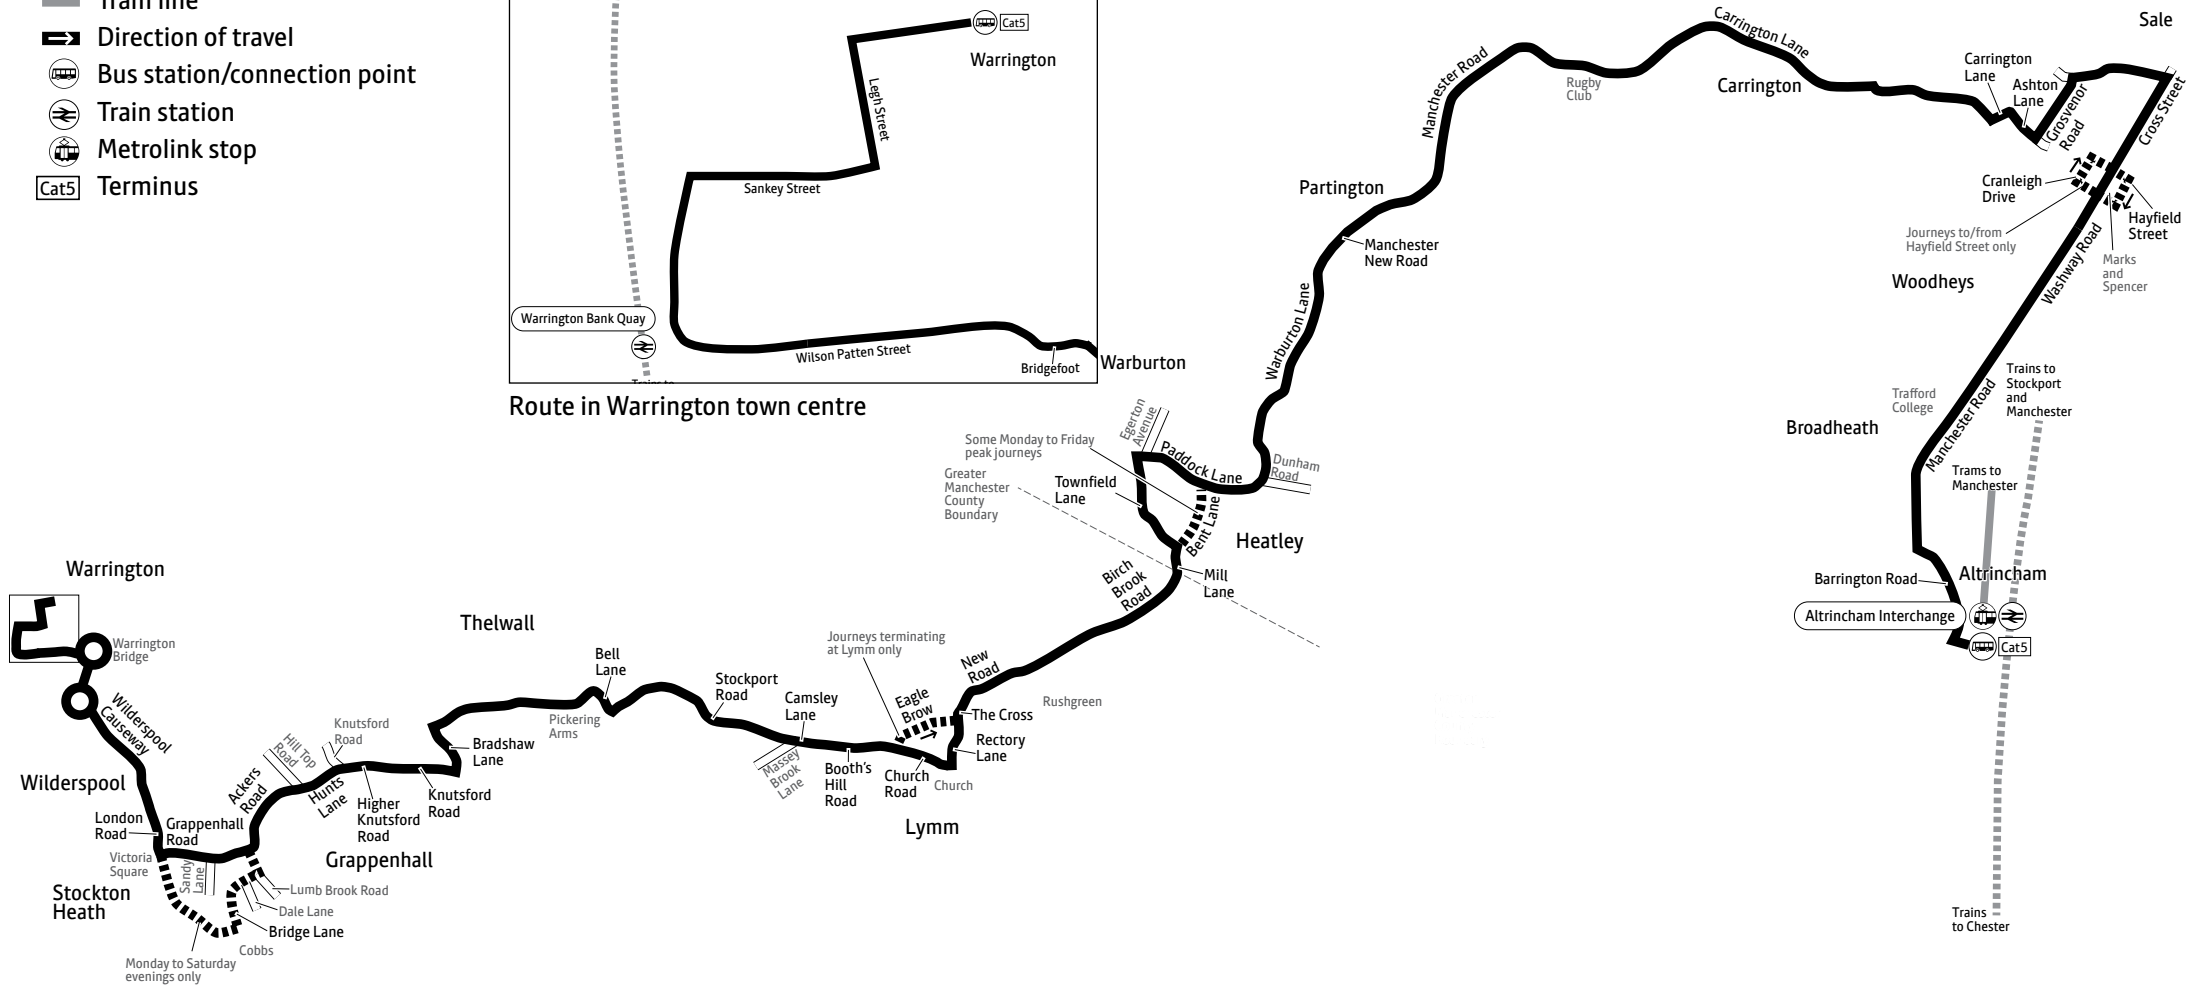

Cat5

Key

- Bus route
- Train line
- Tram line
- Direction of travel
- Bus station/connection point
- Train station
- Metrolink stop
- Terminus