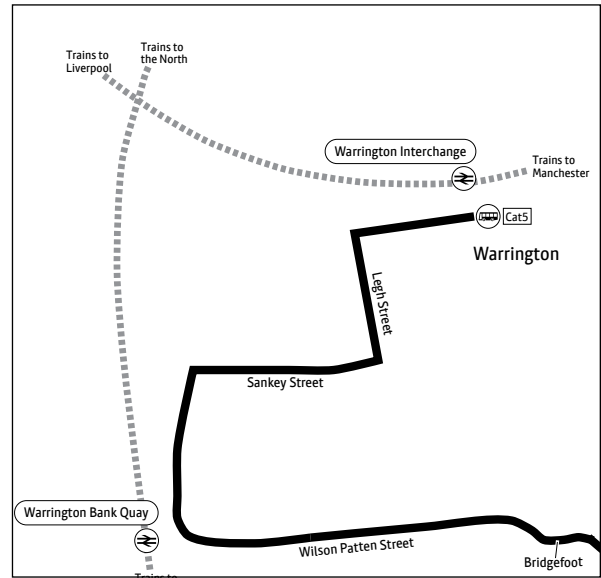

g – Runs as bus X5 between Lymm and Altrincham, continuing to Manchester Airport. See X5 timetable for details of route between Lymm and Altrincham

k – Time at Hayfield Street

♿ – All bus Cat5 journeys are run using easy access buses. See inside front cover of this leaflet for details

## Key

-  Bus route
-  Train line
-  Tram line
-  Direction of travel
-  Bus station/connection point
-  Train station
-  Metrolink stop
-  Terminus

Route in Warrington town centre