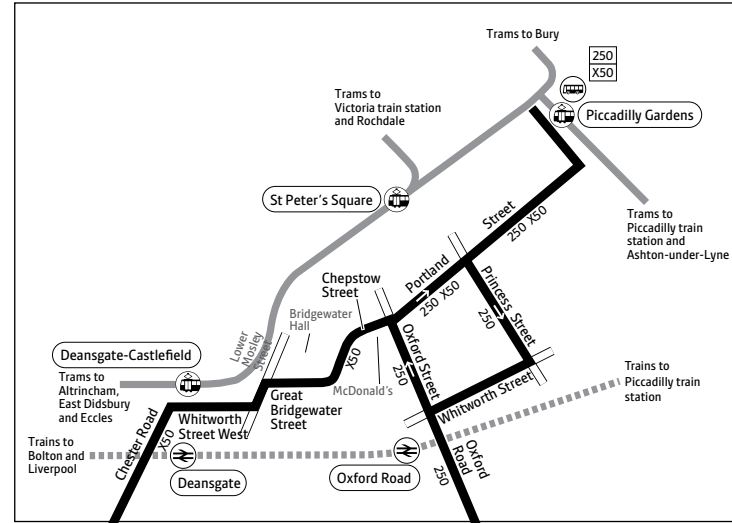

250 X50

Key

- Bus route
- Train line
- Tram line
- Direction of travel
- Bus station/connection point
- Train station
- Metrolink stop
- Terminus

Stopping Places

Bus X50

All stops between The Trafford Centre and Trafford Bar then at Hulme Hall Road

Deansgate train station

Bridgewater Hall

Chepstow Street, McDonald's (to intu Trafford Centre)

Portland Street/Oxford Street (to Manchester)

Portland Street/Chorlton Street (to Manchester)

Manchester, Piccadilly Gardens

Bus 250 stops at all bus stops along the route

Route in Manchester city centre

Contains Ordnance Survey data ©Crown copyright and database right 2010
©0100022610 Transport for Greater Manchester 2021
Transport for Greater Manchester uses reasonable endeavours to check the accuracy of information published and to publish changes to information in a timely manner. In no event will Transport for Greater Manchester be liable for any loss that may arise from this information being inaccurate.