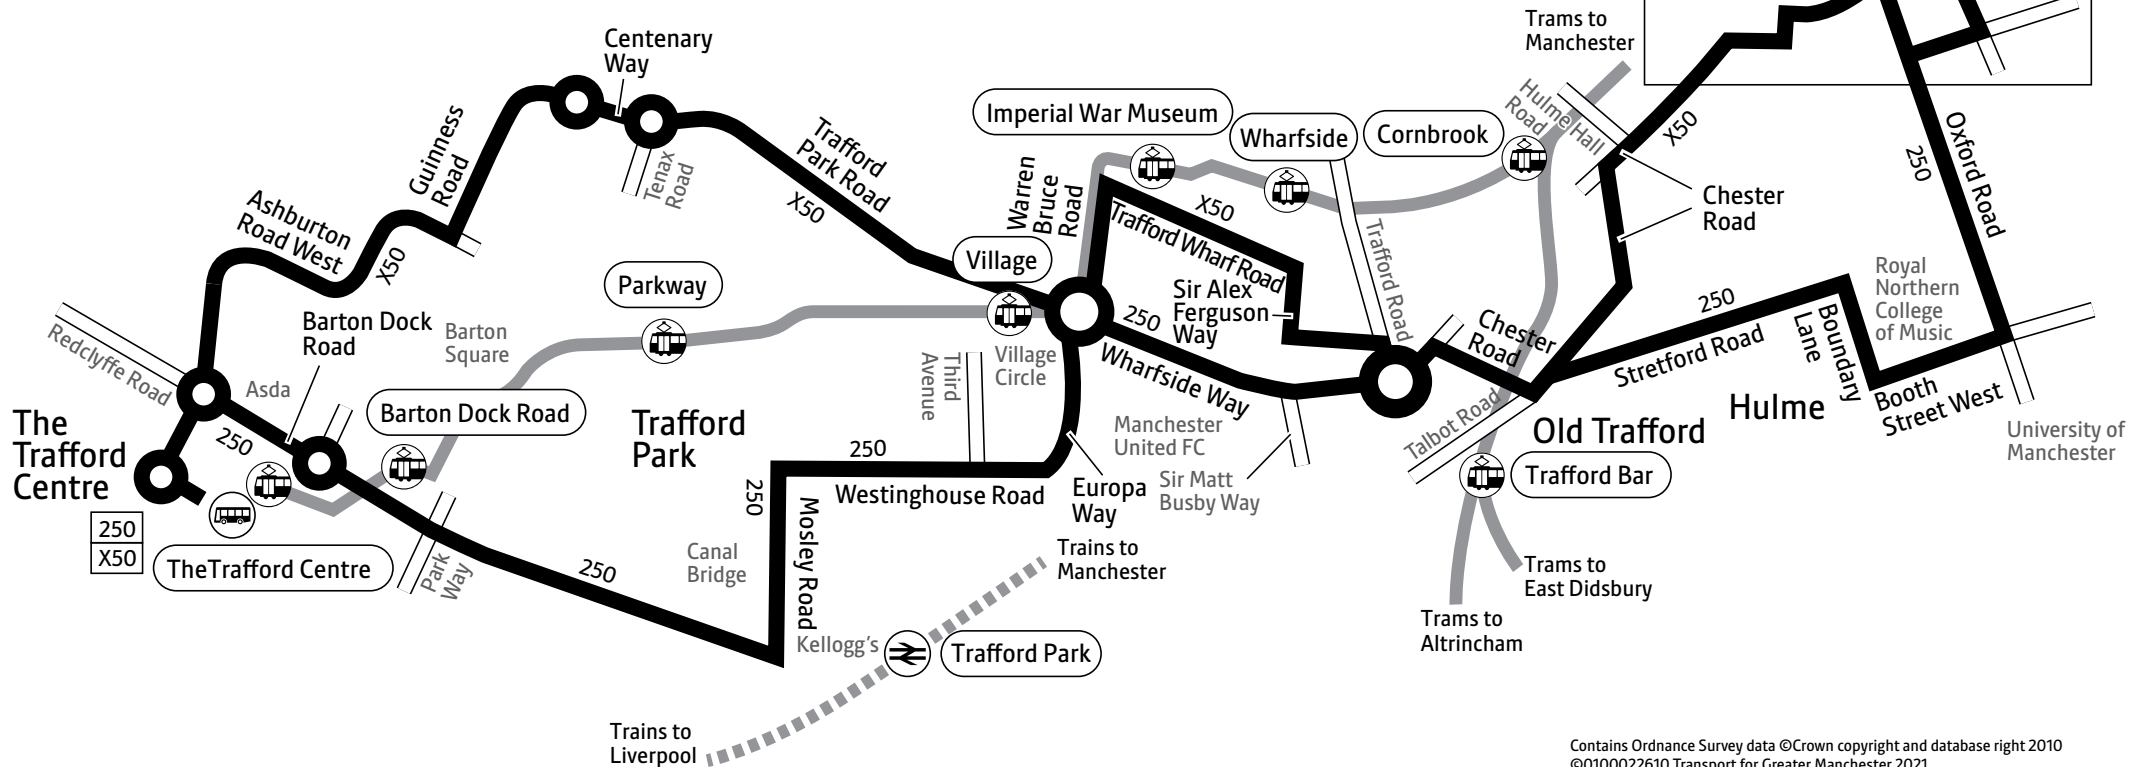

250 X50

Key

- Bus route
- Train line
- Tram line
- Direction of travel
- Bus station/connection point
- Train station
- Metrolink stop
- Terminus

Stopping Places

Bus X50

All stops between The Trafford Centre and Trafford Bar then at Hulme Hall Road

Deansgate train station

Bridgewater Hall

Chepstow Street, McDonald's (to intu Trafford Centre)

Portland Street/Oxford Street (to Manchester)

Portland Street/Chorlton Street (to Manchester)

Manchester, Piccadilly Gardens

Bus 250 stops at all bus stops along the route

Route in Manchester city centre

Contains Ordnance Survey data ©Crown copyright and database right 2010
©0100022610 Transport for Greater Manchester 2021
Transport for Greater Manchester uses reasonable endeavours to check the accuracy of information published and to publish changes to information in a timely manner. In no event will Transport for Greater Manchester be liable for any loss that may arise from this information being inaccurate.