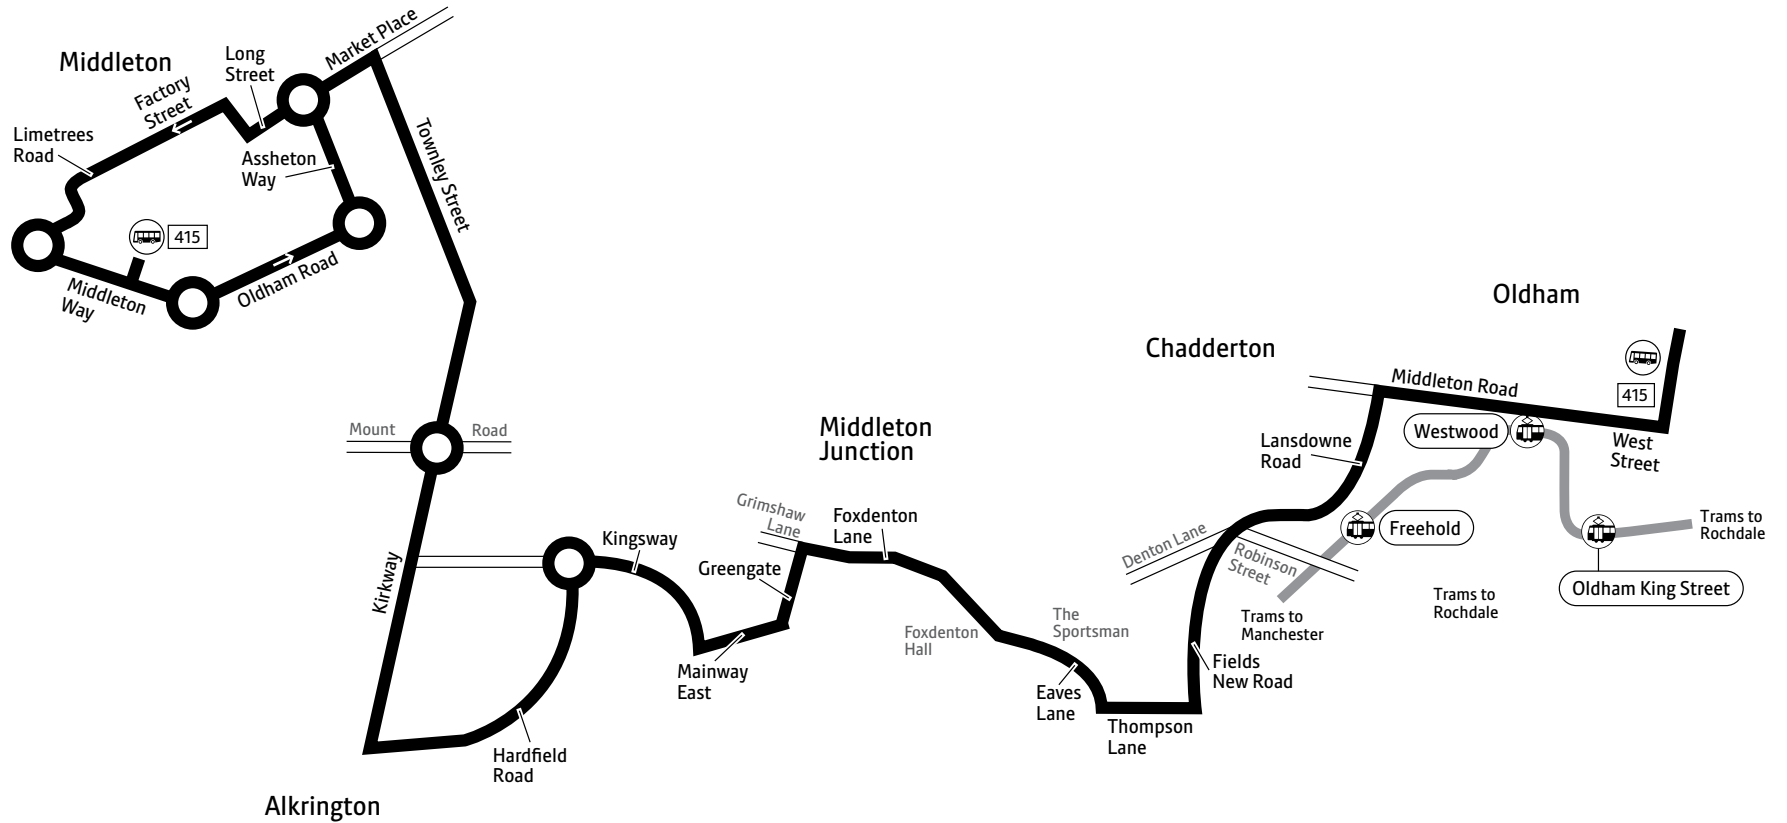

## Key

— Bus route

— Tram line

➔ Direction of travel

🚌 Bus station/connection point

🚊 Metrolink stop

415 Terminus