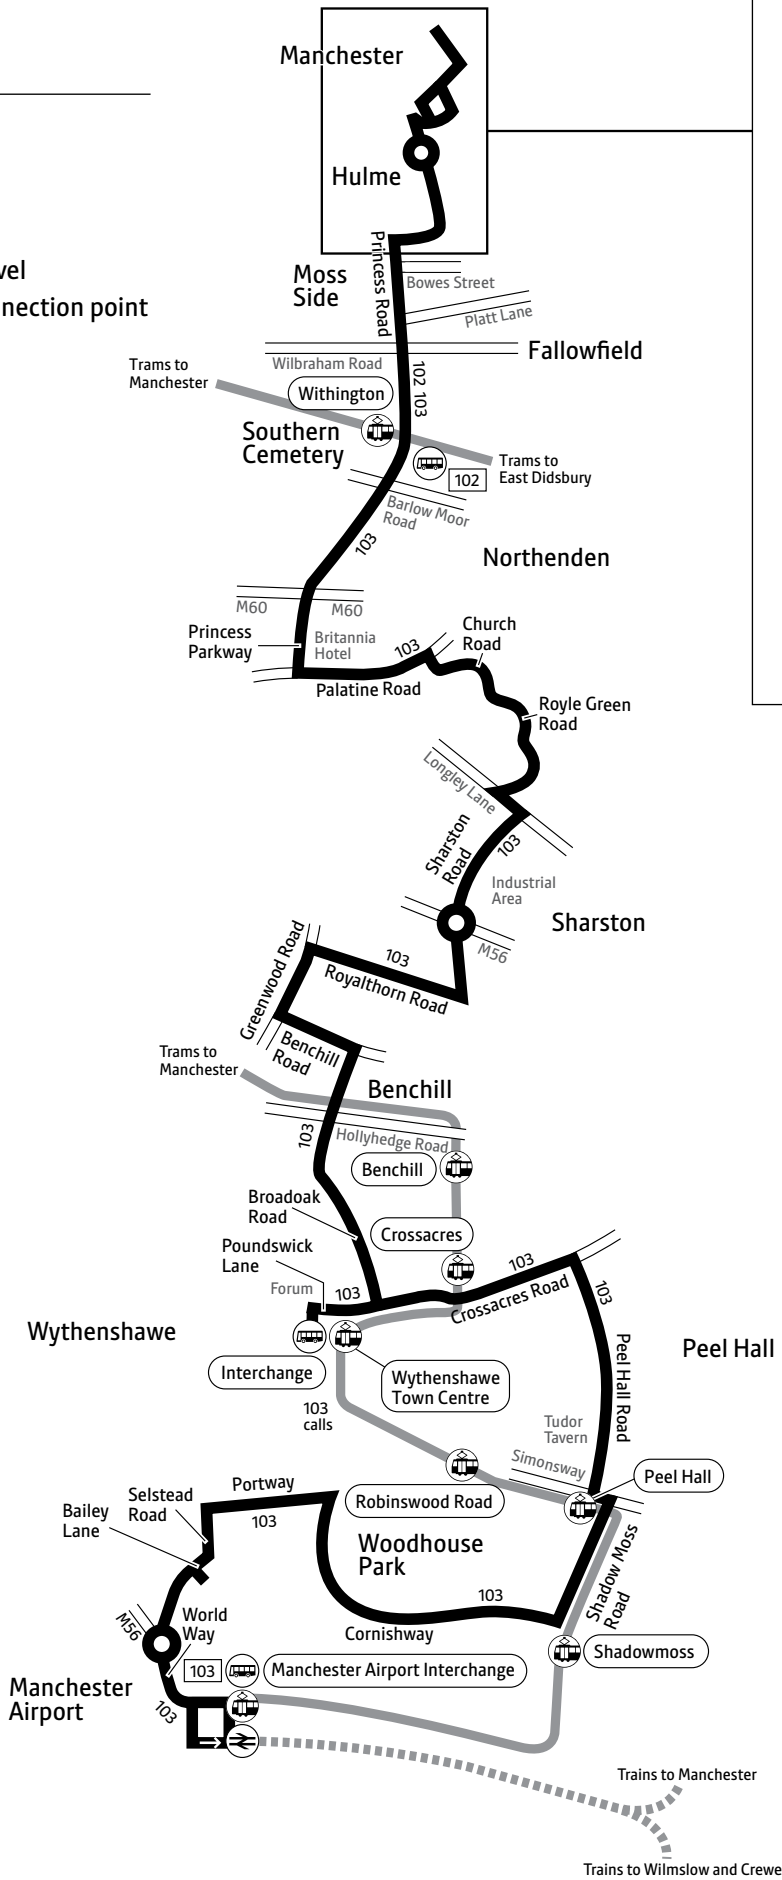

Summer times: between mid July and early September, some timetables will be different. Check www.tfgm.com for details

Key

-  Bus route
-  Train line
-  Tram line
-  Direction of travel
-  Bus station/connection point
-  Train station
-  Metrolink stop
-  Hospital
-  Terminus