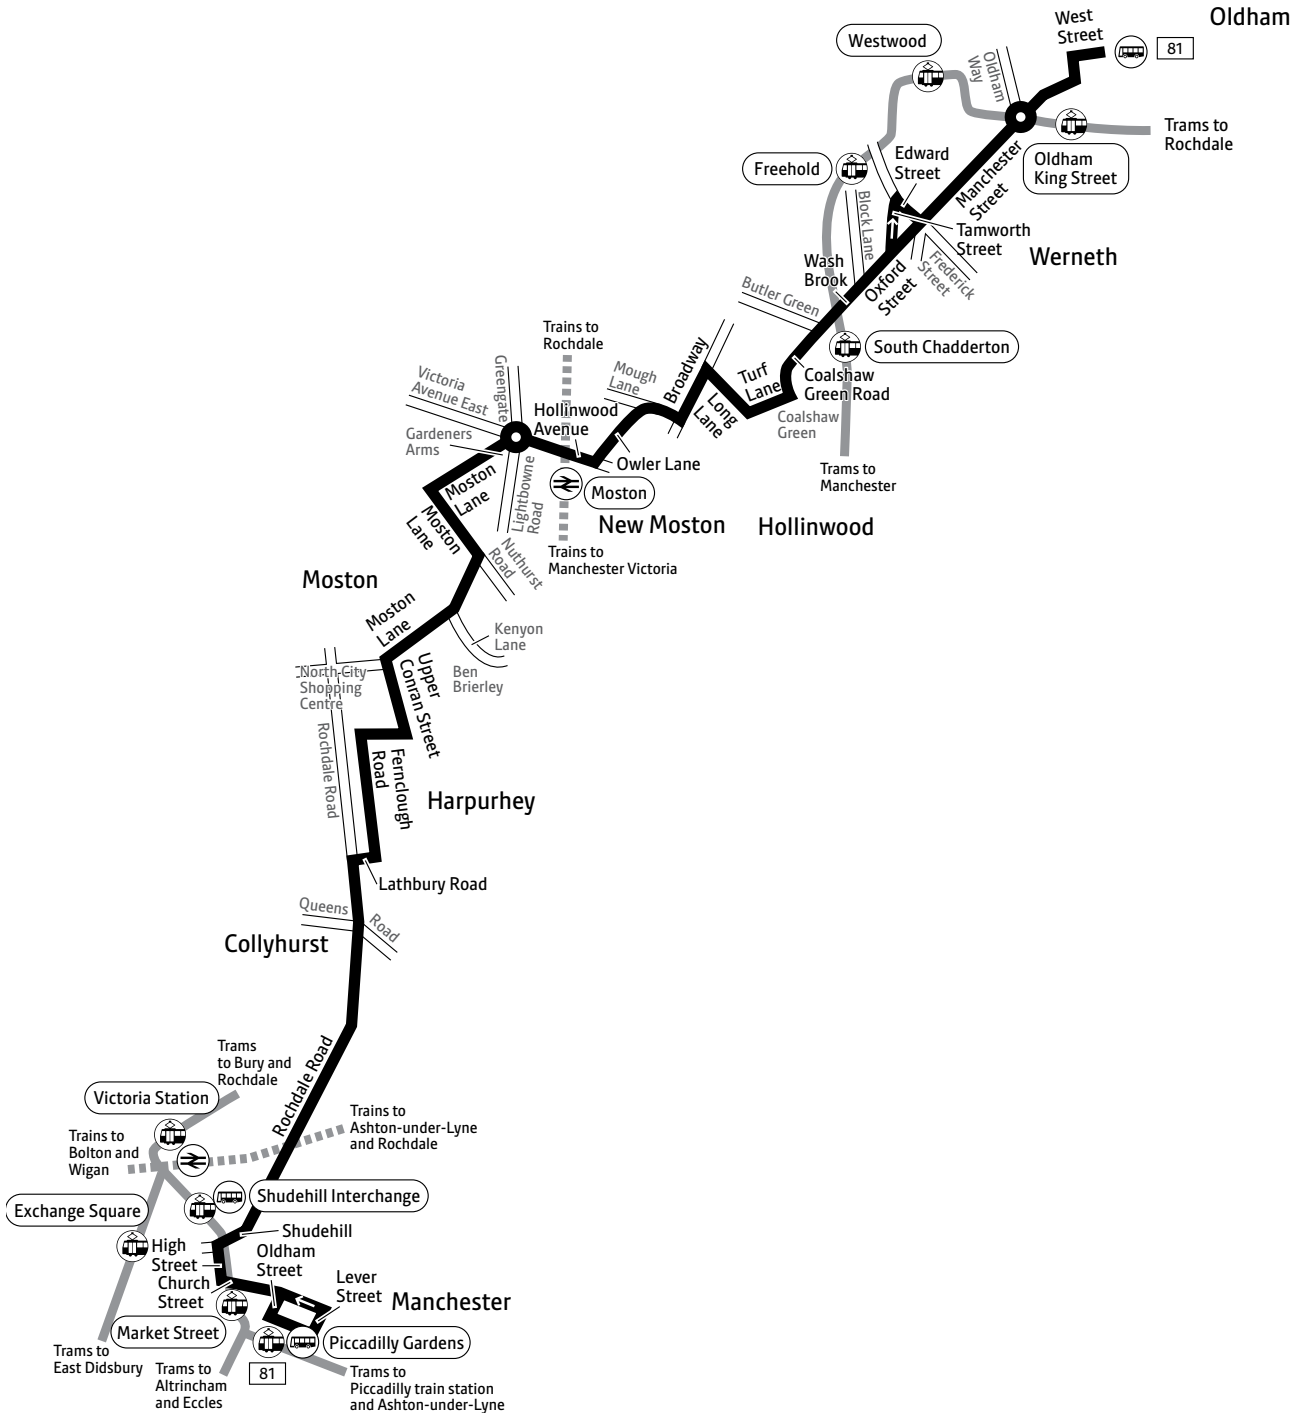

Using this timetable

Timetables show the direction of travel, bus numbers and the days of the week.

Main stops on the route are listed on the left. Where no time is shown against a particular stop, the bus does not stop there on that journey. Check any letters which are shown in the timetable against the key at the bottom of the page.

Public hols 8am to 5.20pm

Oldham Bus Station

Mon to Fri 7am to 5.30pm

Saturday 8am to 5.30pm

Sunday* Closed

*Including public holidays

Key

-  Bus route
-  Train line
-  Tram line
-  Direction of travel
-  Bus station/connection point
-  Train station
-  Metrolink stop
-  Terminus