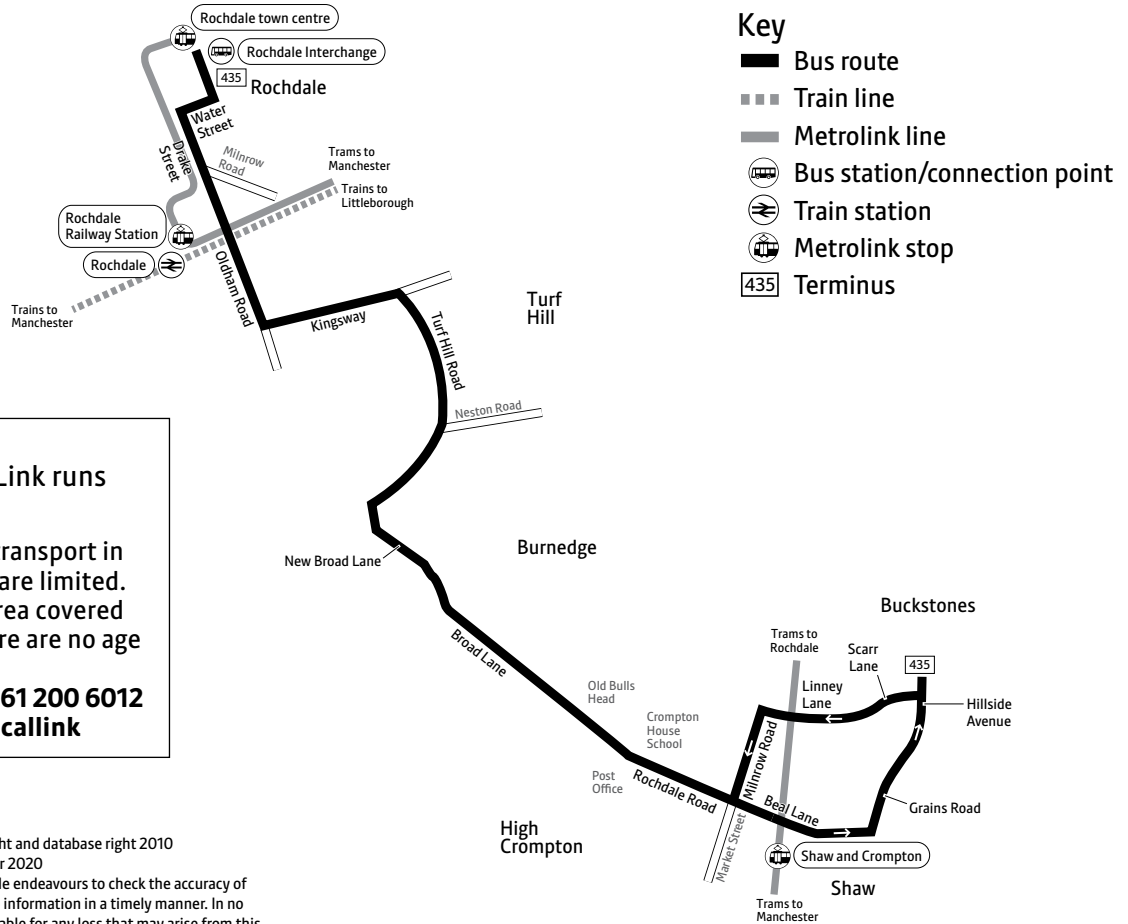

Using the 24 hour clock

Times are shown in four figures. The first two are the hour and the last two are the minutes.

0753 is 53 minutes past 7am

1953 is 53 minutes past 7pm

Operator details

Rosso

Queensgate Depot, Colne Road,
Burnley, BB10 1HH

Rochdale Interchange

Mon to Fri 7am to 5.30pm

Saturday 8.30am to 1.15pm and 2pm to 4pm

Sunday* Closed

*Including public holidays

435

Local Link

Rochdale Evening Local Link runs in this area