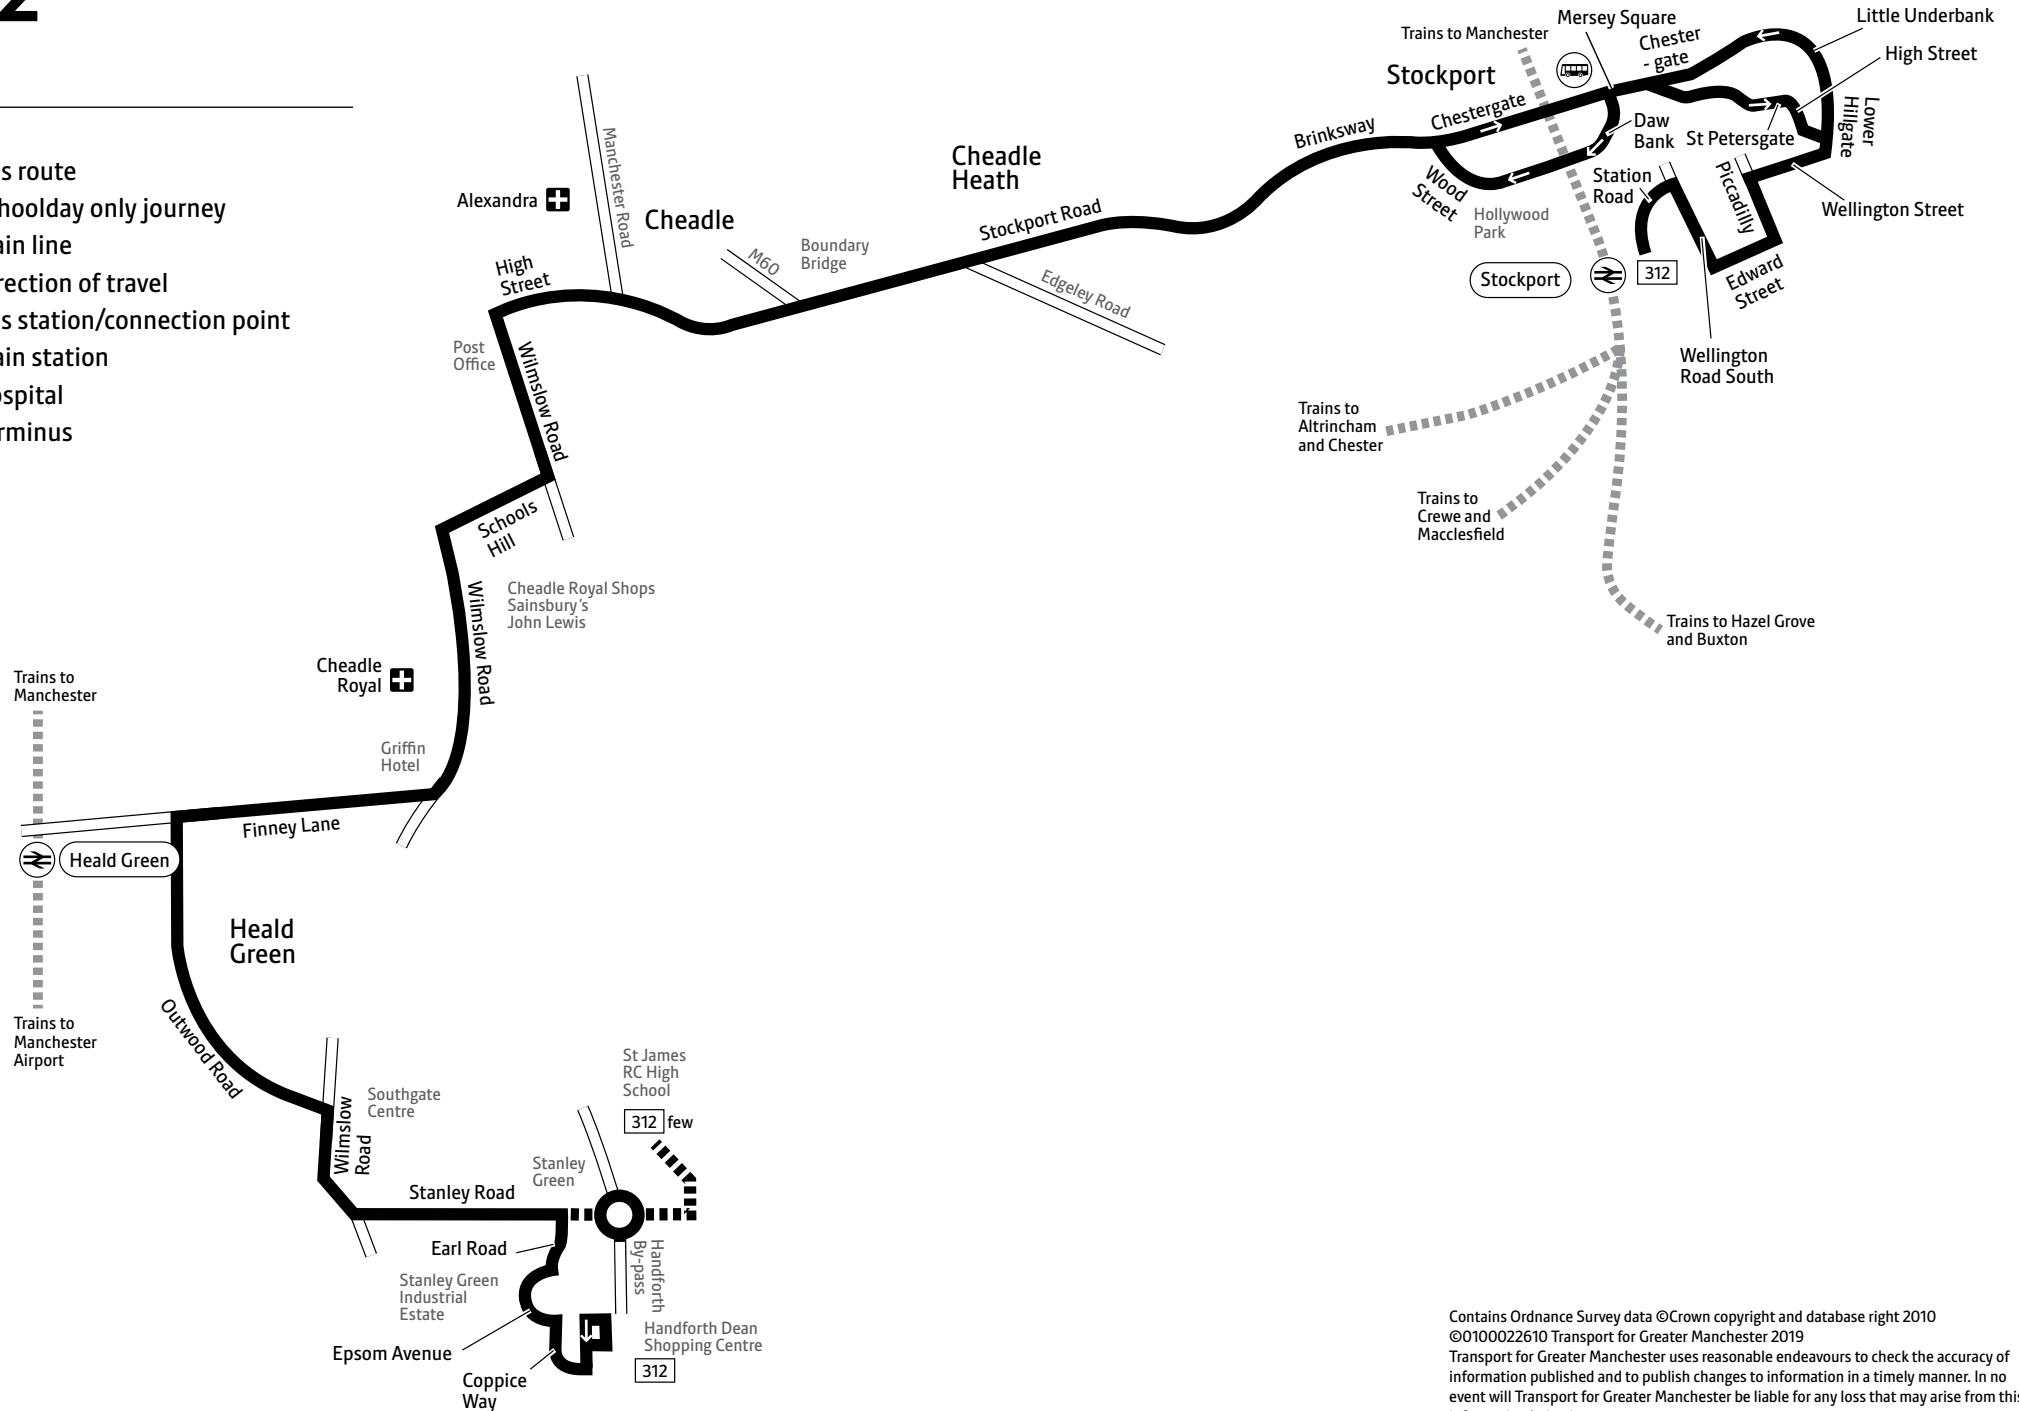

312

Key

- Bus route
- Schoolday only journey
- Train line
- Direction of travel
- Bus station/connection point
- Train station
- Hospital
- Terminus

Contains Ordnance Survey data ©Crown copyright and database right 2010
©0100022610 Transport for Greater Manchester 2019
Transport for Greater Manchester uses reasonable endeavours to check the accuracy of information published and to publish changes to information in a timely manner. In no event will Transport for Greater Manchester be liable for any loss that may arise from this information being inaccurate.