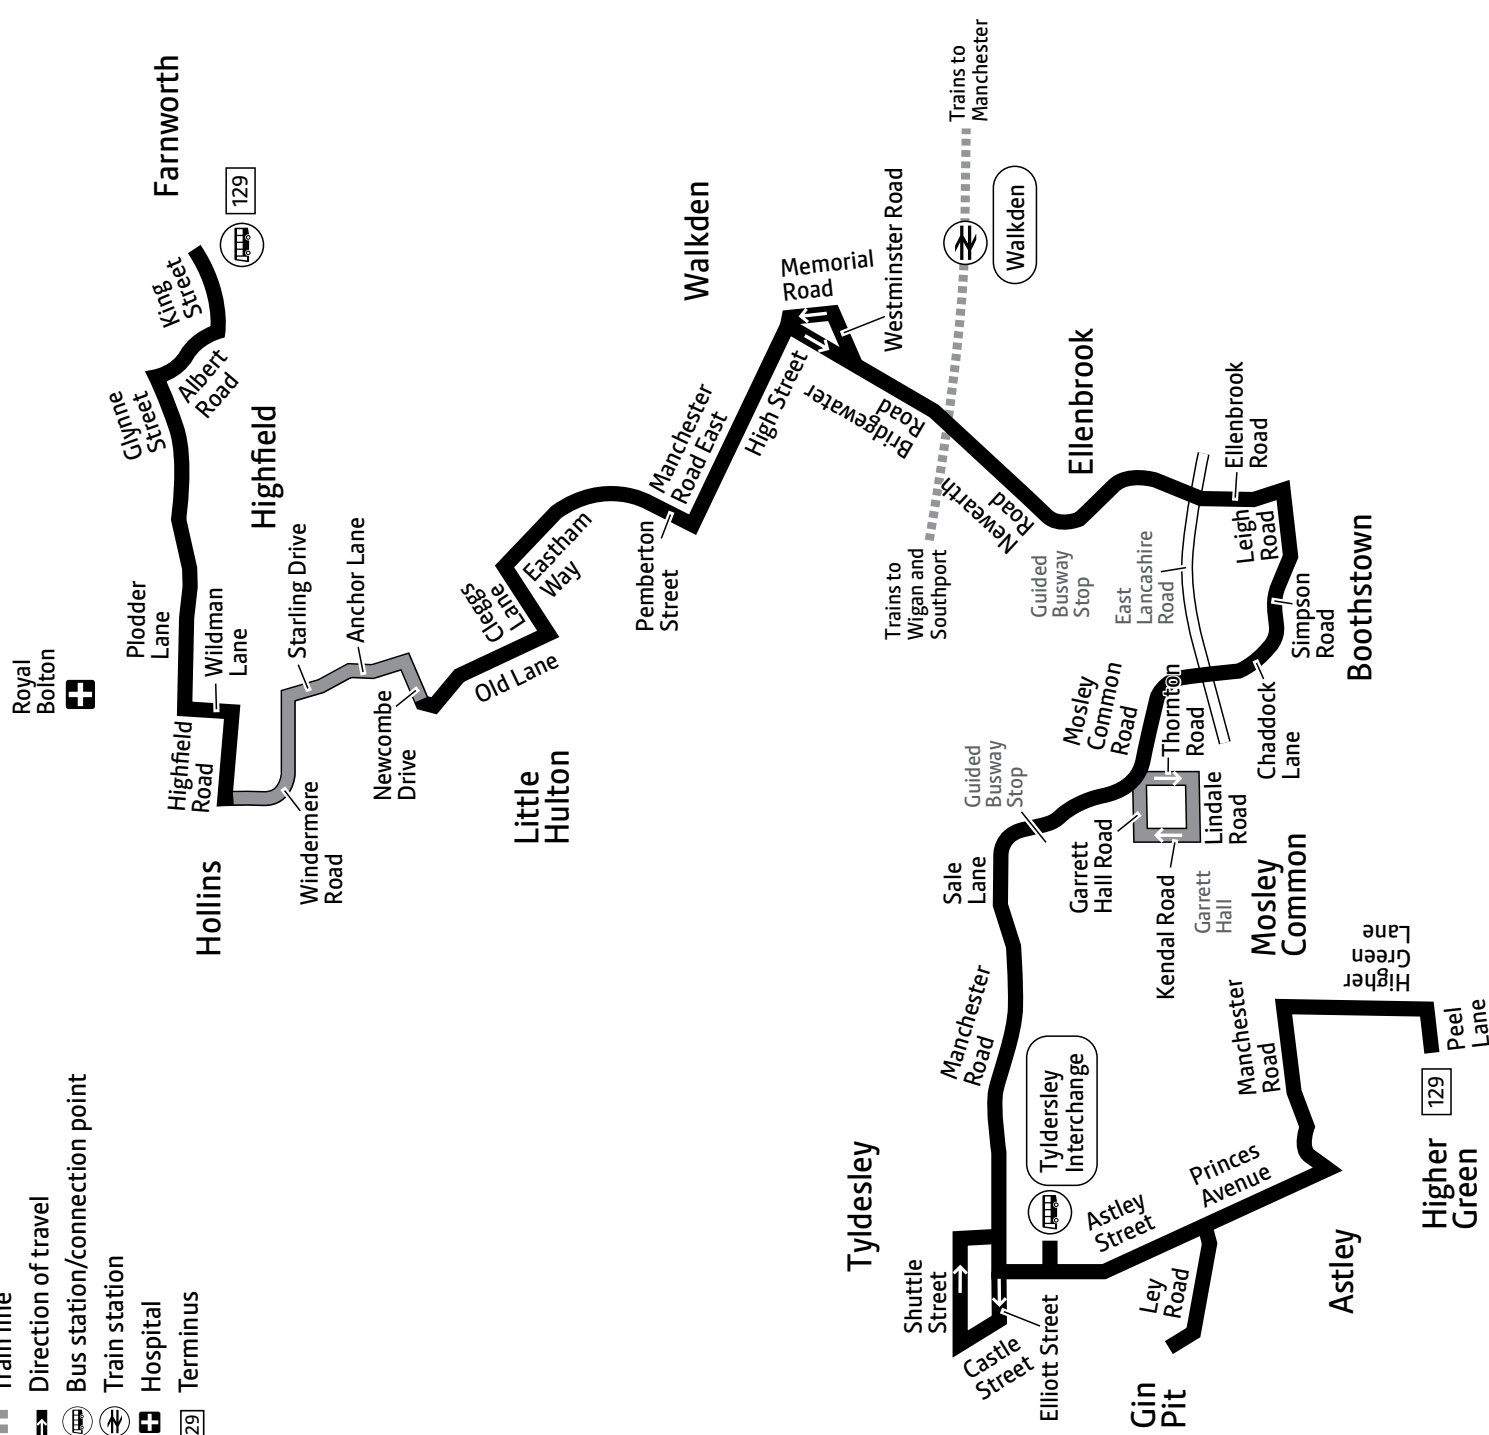

Hollins

Little Hulton

Walkden

Ellenbrook

Boothstown

Mosley Common

Tyldesley

Gin Pit

Using this timetable

Timetables show the direction of travel, bus numbers and the days of the week. Main stops on the route are listed on the left. Where no time is shown against a particular stop, the bus does not stop there on that journey. Check any letters which are shown in the timetable against the key at the bottom of the page.

Key

-  Bus route
-  Hail and ride: passengers can get on or off the bus wherever it is safe
-  Train line
-  Direction of travel
-  Bus station/connection point
-  Train station
-  Hospital
-  Terminus

Saturdays

Farnworth, Bus Station	0744		1744	1855	1955	2155
Highfield, Wildman Lane	0749		1749	1859	1959	2159
Little Hulton, Eastham Way	0758	and	1758	1907	2007	2207
Walkden, Town Centre	0803	every	1803	1912	2012	2212
Boothstown, Simpson Road	0810	hour	1810	1918	2018	2218
Mosley Common, Garrett Hall Road	0816	until	1816	1923	2023	2223
Tyldesley, Town Hall	0823		1823	1929	2029	2229
Gin Pit	0828		1828	1934	2034	2234
Higher Green, Peel Lane	0837		1837	1943	2043	2243