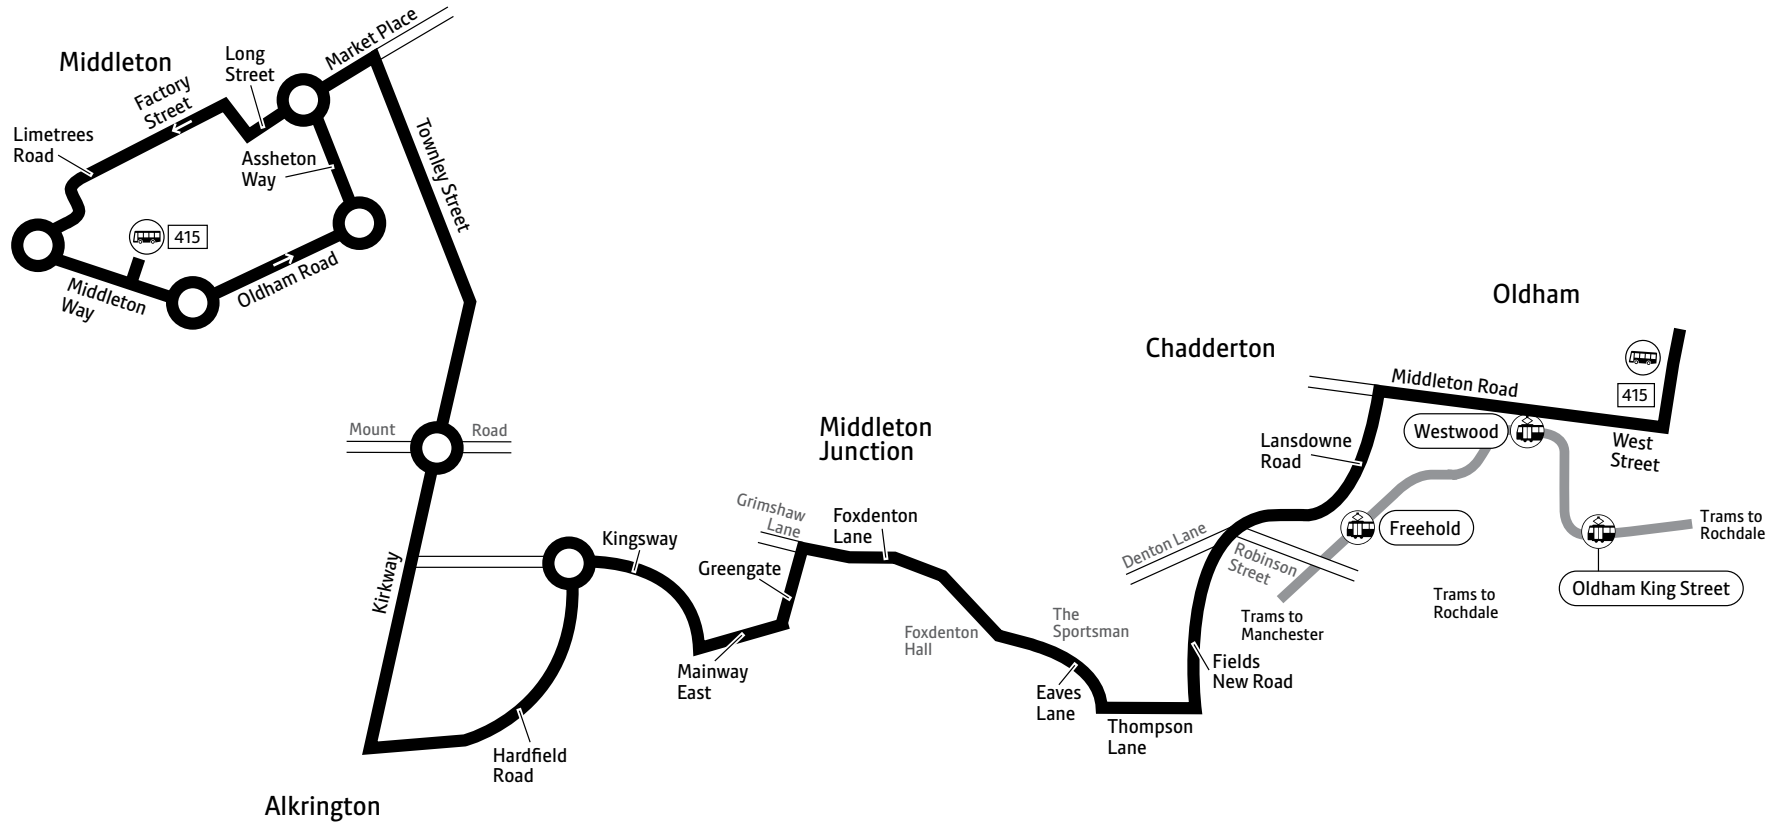

Using the 24 hour clock

Times are shown in four figures. The first two are the hour and the last two are the minutes.

0753 is 53 minutes past 7am

1953 is 53 minutes past 7pm

Operator details

Go North West

Queens Road Depot

Oldham Bus Station

Mon to Fri 7am to 5.30pm

Saturday 8am to 5.30pm

Sunday* Closed

*Including public holidays

415

Key

— Bus route

— Tram line

➔ Direction of travel

🚌 Bus station/connection point

🚊 Metrolink stop

415 Terminus

Mondays to Fridays

Middleton, Bus Station	0619	and	1819	1919	2119	2305
Alkrington, Mainway East	0634	every	1834	1933	2133	2319
Chadderton, Sportsman	0640	hour	1840	1939	2139	2325
Chadderton, Robinson Street	0645	until	1845	1944	2144	2330
Oldham, Bus Station	0654		1854	1953	2153	2339

Saturdays

Oldham, Bus Station	0559	and	1759	1859	1959	2159
Chadderton, Robinson Street	0607	every	1807	1905	2005	2205
Chadderton, Sportsman	0611	hour	1811	1909	2009	2209
Alkington, Mainway East	0617	until	1817	1914	2014	2214
Middleton, Bus Station	0635		1835	1930	2030	2230