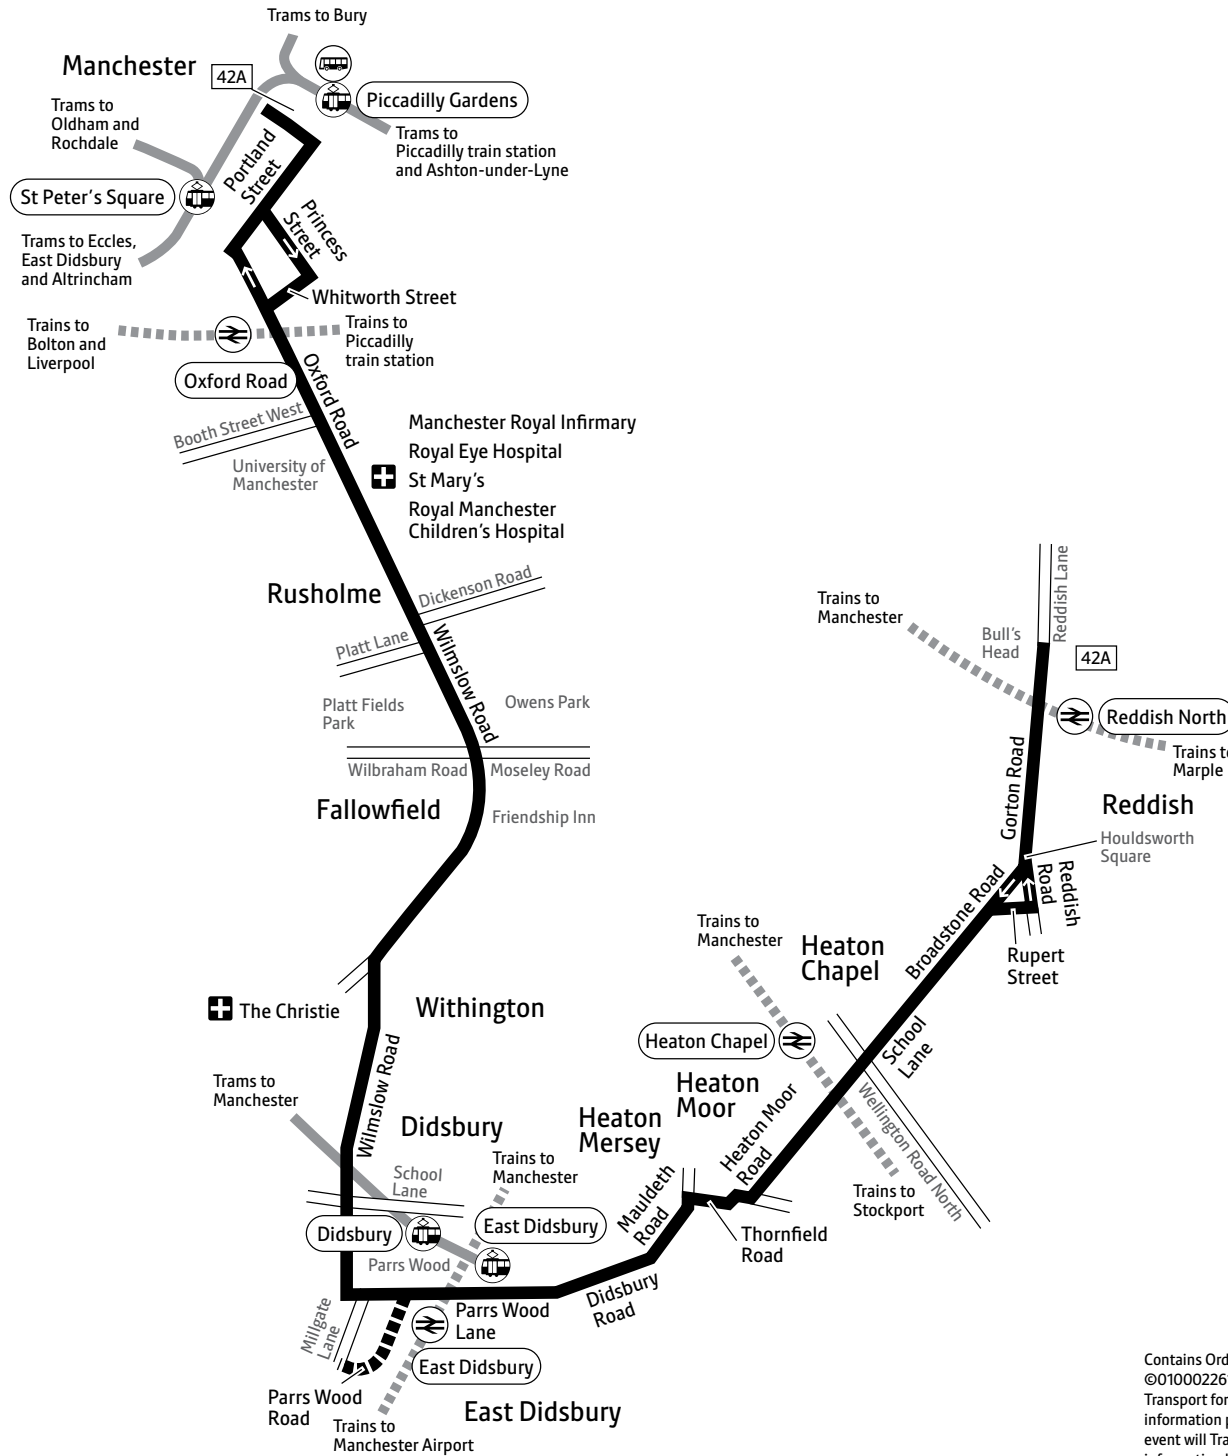

Key

- Bus route
- Evenings, Sundays and public holidays only
- Train line
- Tram line
- Direction of travel
- Bus station/connection point
- Train station
- Metrolink stop
- Hospital
- Terminus