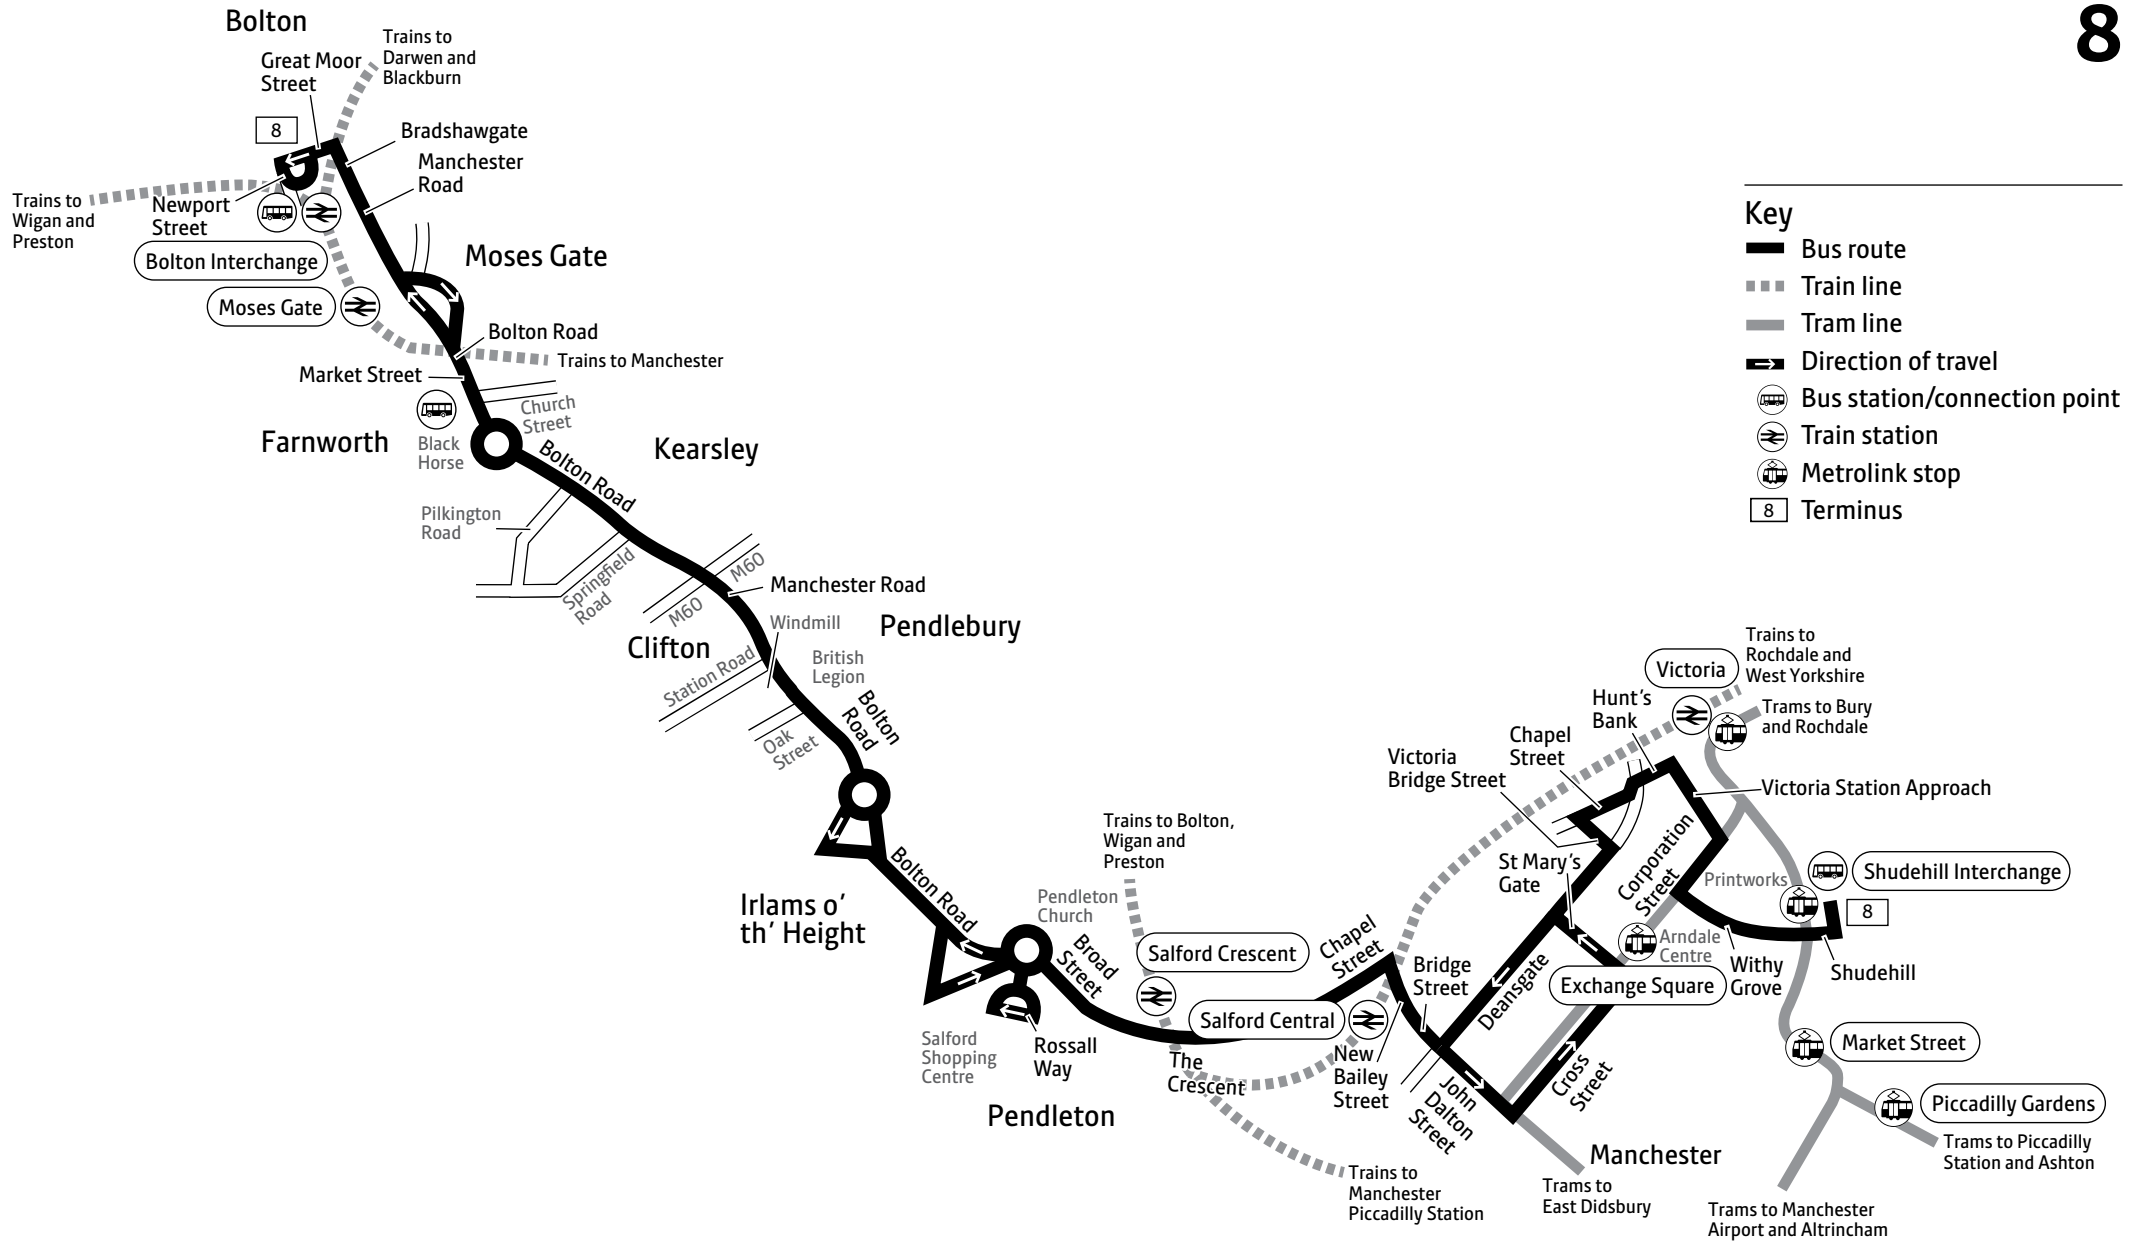

Contains Ordnance Survey data ©Crown copyright and database right 2010
©0100022610 Transport for Greater Manchester 2023
Transport for Greater Manchester uses reasonable endeavours to check the accuracy of information published and to publish changes to information in a timely manner. In no event will Transport for Greater Manchester be liable for any loss that may arise from this information being inaccurate.