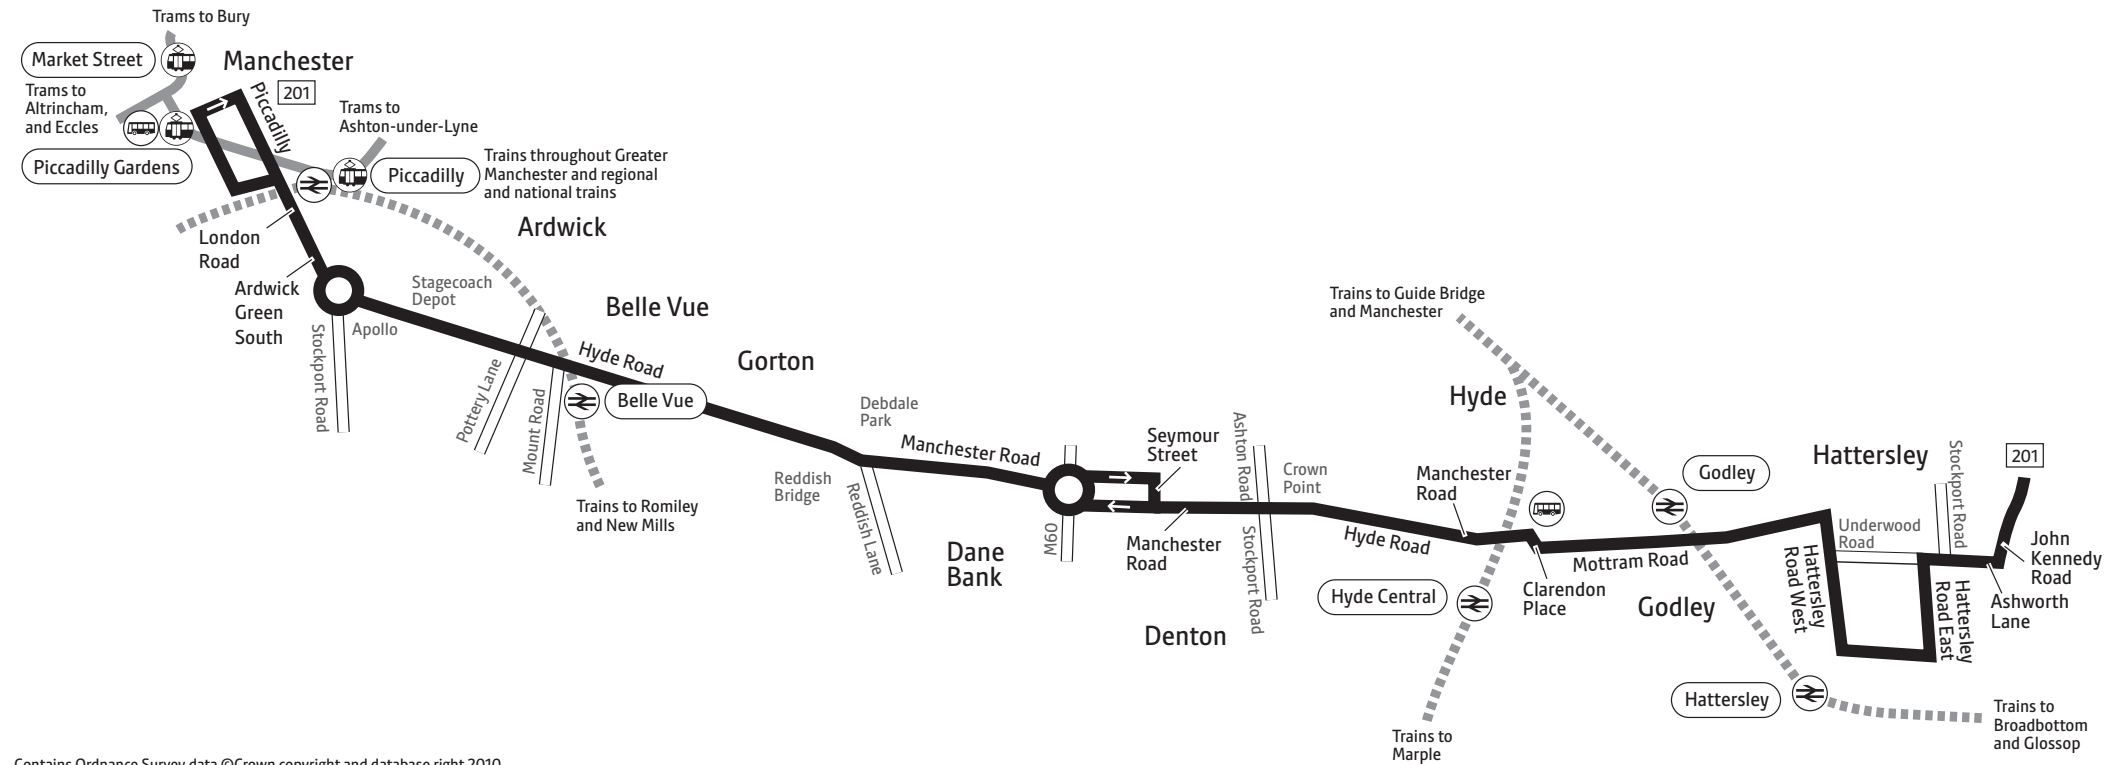

201

Key

- Bus route
- Train line
- Tram line
- Direction of travel
- Bus station/connection point
- Train station
- Metrolink stop
- Terminus