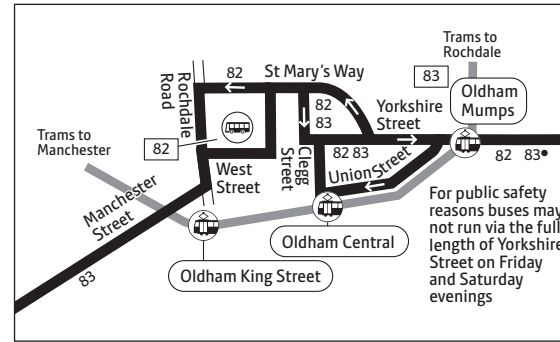

Oldham — Hollinwood — Newton Heath — Manchester

Including evening journeys from Sholver

Mondays to Fridays

Sholver, Pearly Bank																1847	and	2117	2212	2312
Oldham, Mumps	0410	0440	0510		0545	0600	and	1420	1425	1430	and	1800	1830	1900	every	2130	2225	2325		
Oldham, Bus Station	0416	0446	0516	0536	0552	0610	every	1430	1435	1440	every	1810	1836	1906	30	2136	2231	2331		
Hollinwood, Mersey Road North	0427	0457	0527	0547	0605	0623	10	1443	1448	1453	10	1823	1847	1917	mins	2147	2242	2342		
Newton Heath, Dean Lane	0434	0504	0534	0554	0613	0633	mins	1453	1458	1503	mins	1833	1854	1924	until	2154	2249	2349		
Manchester, Piccadilly Gardens	0445	0515	0545	0605	0626	0646	until	1506	1511	1516	until	1846	1905	1935		2205	2300	0000		

For details of buses during Christmas and New Year, please phone 0161 244 1000

♿ – All bus 82 and 83 journeys are run using easy access buses. See inside front cover of this leaflet for details

Summer times: between mid July and early September, some timetables will be different. Check www.tfgm.com for details

82 83

Key

-  Bus route
-  Tram line
-  Direction of travel
-  Bus station/connection point
-  Metrolink stop
-  Terminus
- Evenings, Sundays and public holidays only

Route in Oldham town centre

Contains Ordnance Survey data ©Crown copyright and database right 2010
 ©0100022610 Transport for Greater Manchester 2020
 Transport for Greater Manchester uses reasonable endeavours to check the accuracy of information published and to publish changes to information in a timely manner. In no event will Transport for Greater Manchester be liable for any loss that may arise from this information being inaccurate.