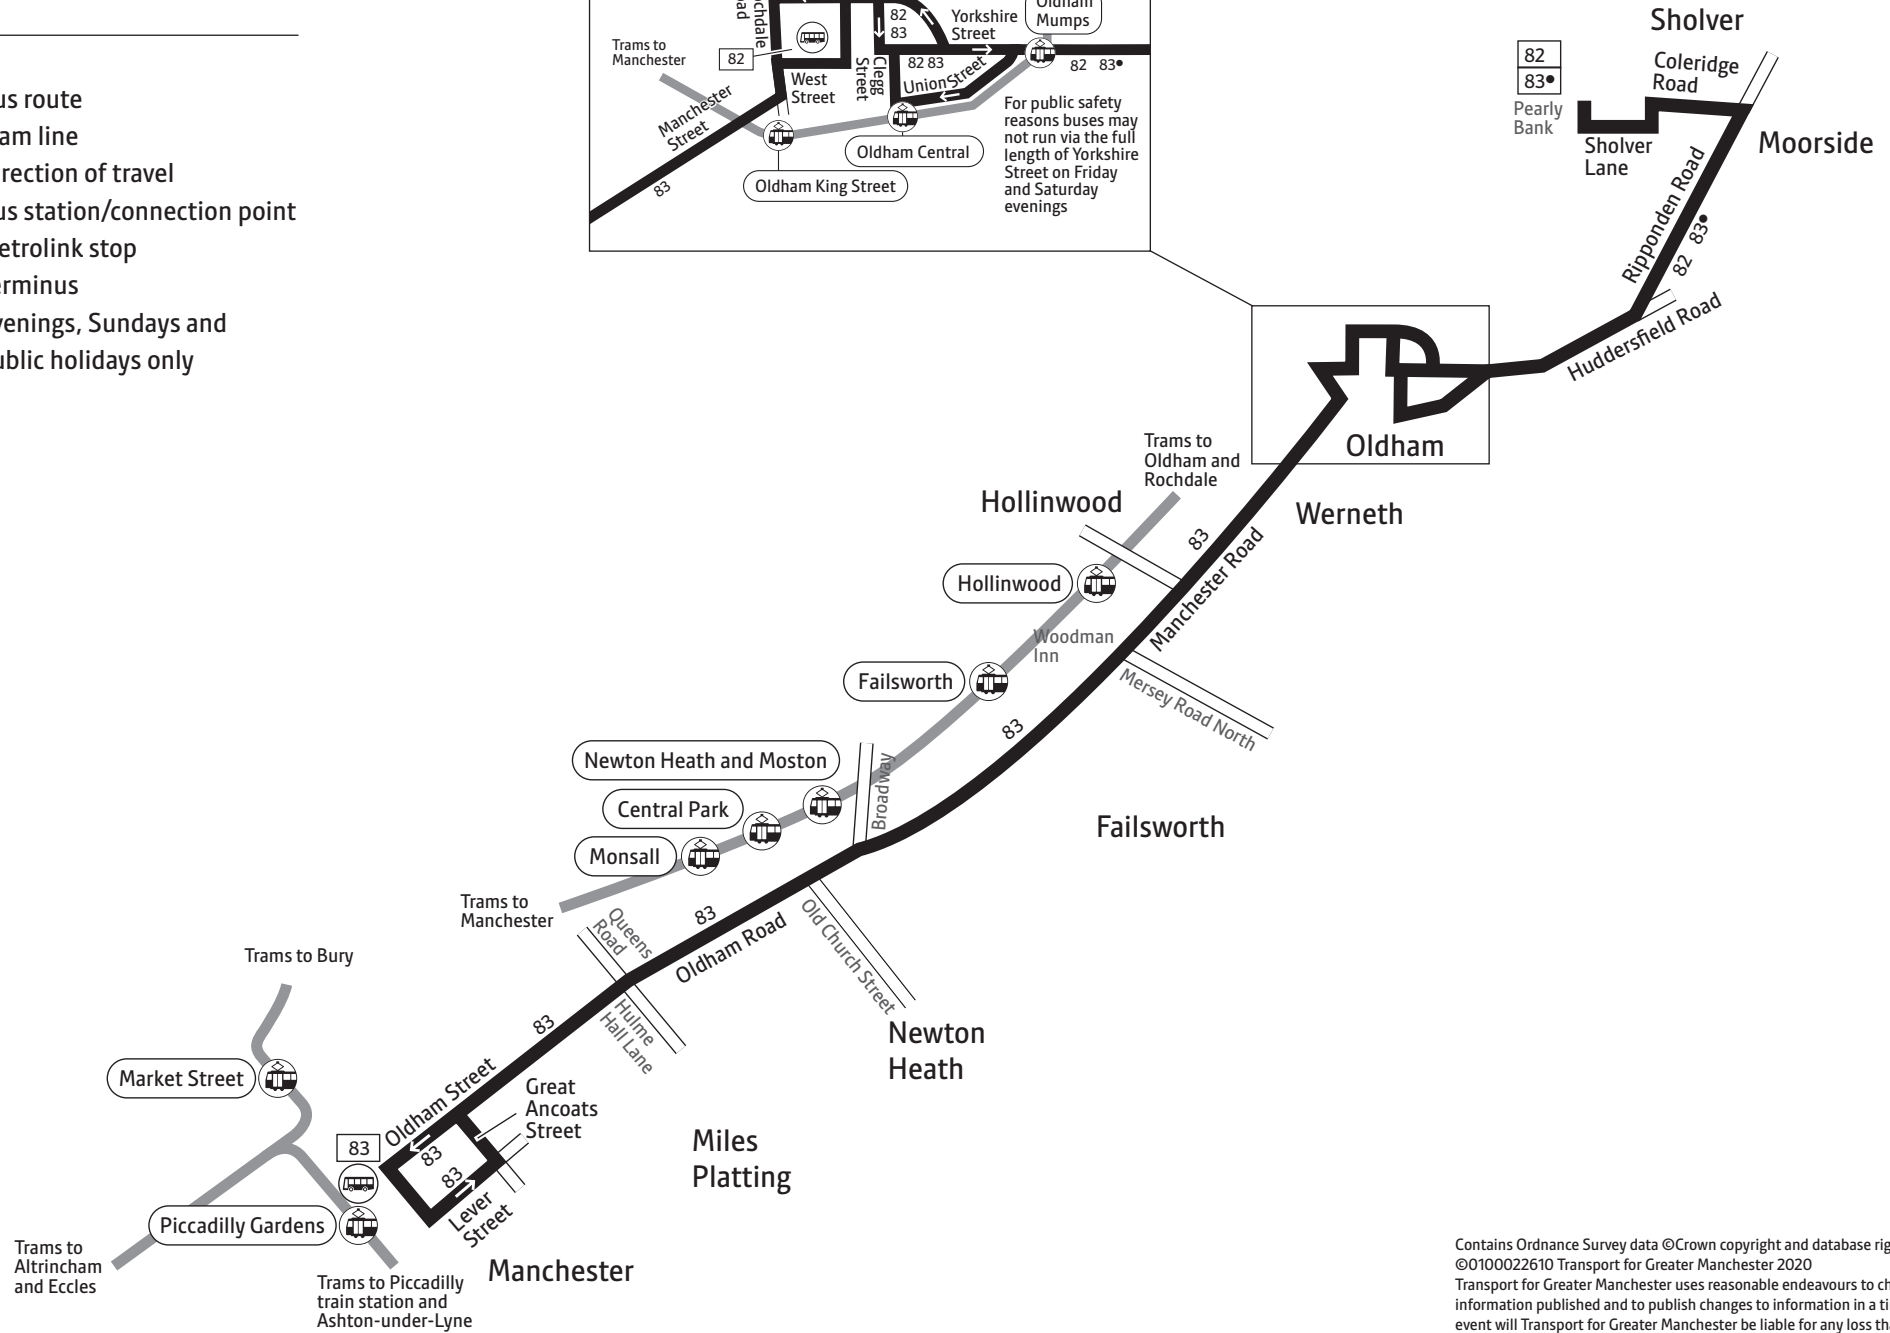

82 83

Key

- Bus route
- Tram line
- Direction of travel
- Bus station/connection point
- Metrolink stop
- Terminus
- Evenings, Sundays and public holidays only

Route in Oldham town centre

Contains Ordnance Survey data ©Crown copyright and database right 2010
©0100022610 Transport for Greater Manchester 2020
Transport for Greater Manchester uses reasonable endeavours to check the accuracy of information published and to publish changes to information in a timely manner. In no event will Transport for Greater Manchester be liable for any loss that may arise from this information being inaccurate.