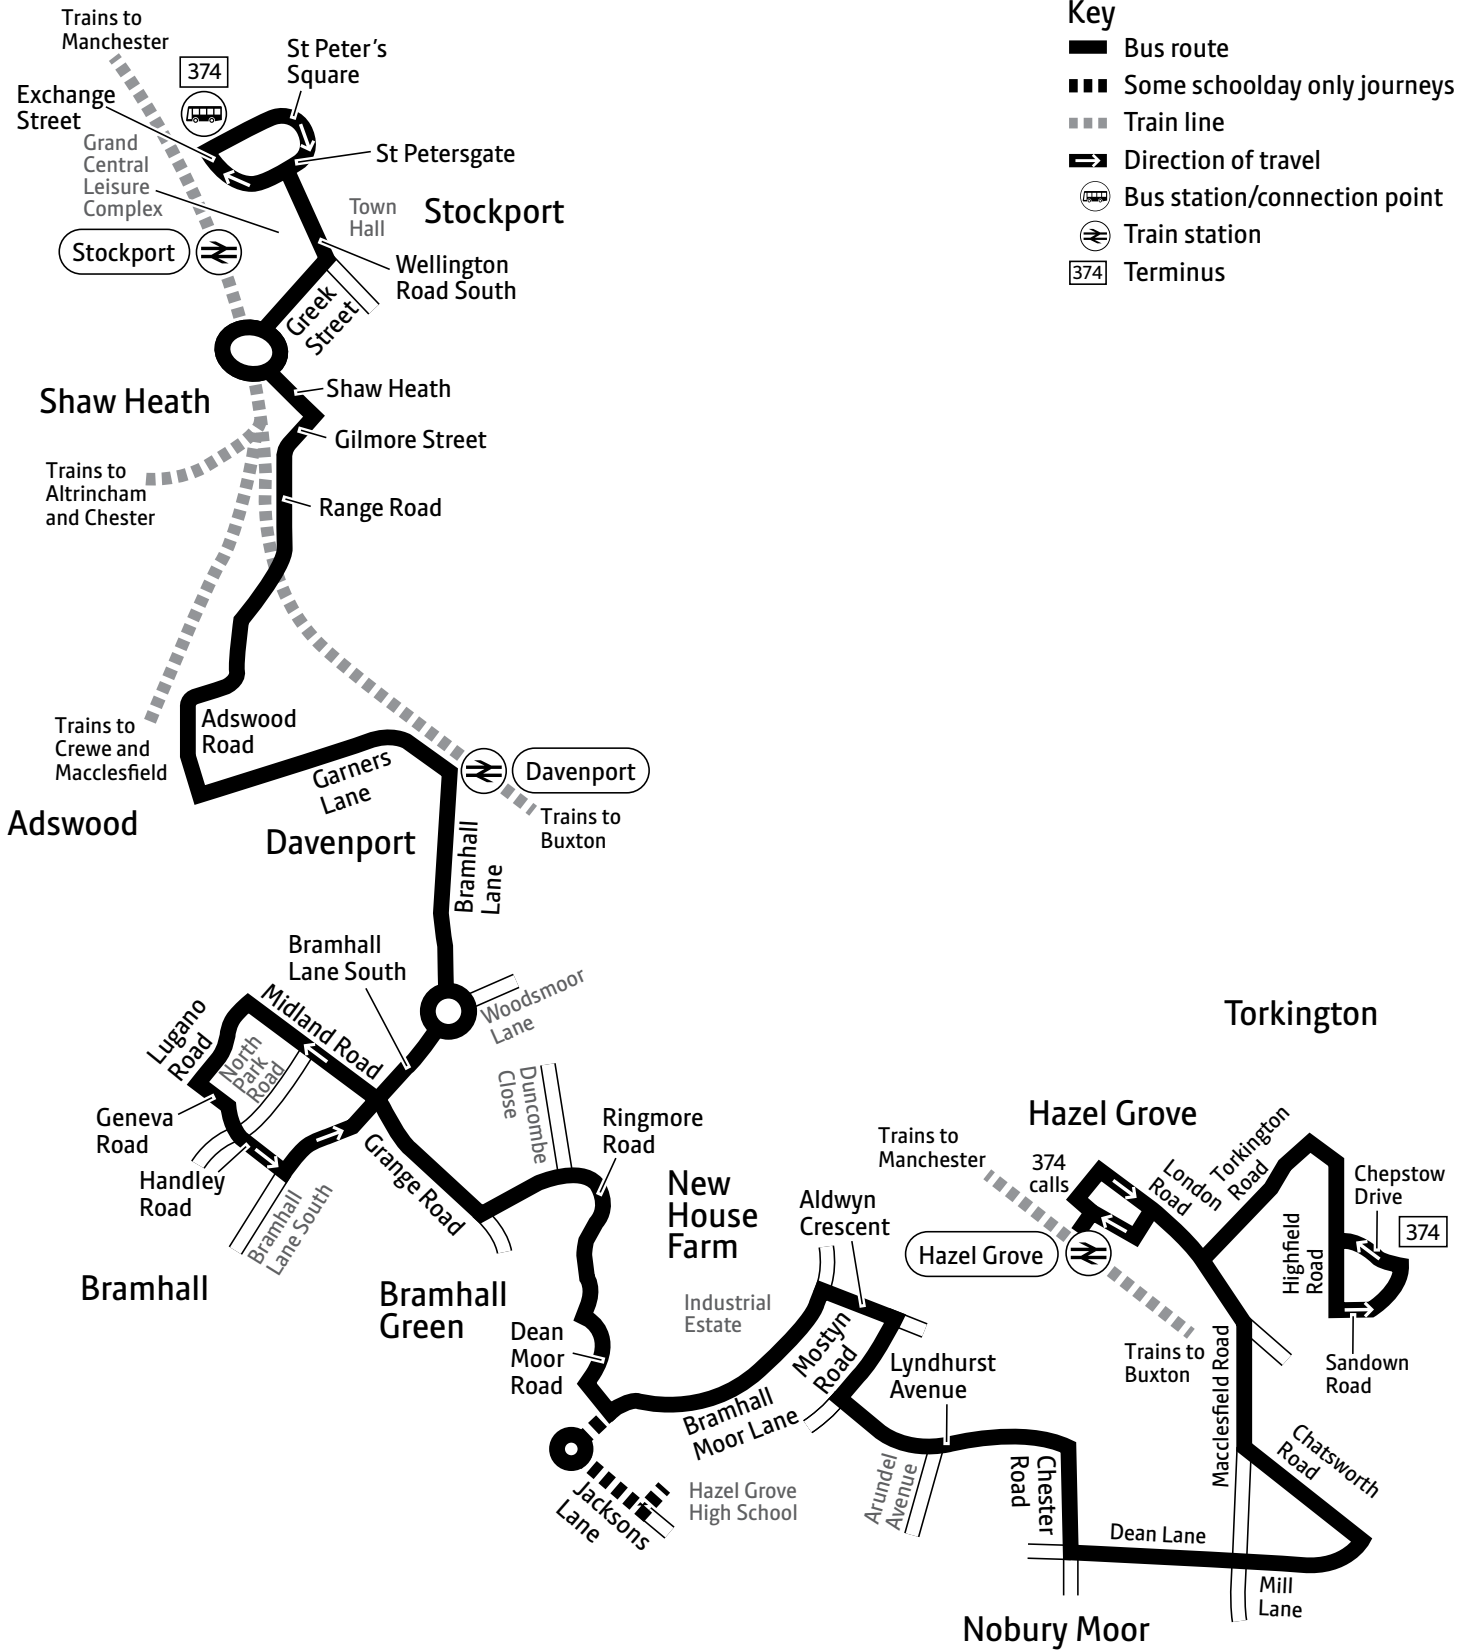

Using this timetable

Timetables show the direction of travel, bus numbers and the days of the week. Main stops on the route are listed on the left. Where no time is shown against a particular stop, the bus does not stop there on that journey. Check any letters which are shown in the timetable against the key at the bottom of the page.

Travelshops

Stockport Bus Station

Mon to Fri 7am to 5.30pm
Saturday 8am to 5.30pm
Sunday* Closed

*Including public holidays

Mondays to Fridays

Torkington, Chepstow Drive	0643	0807		1707	1827			
Hazel Grove, Train Station	0650	0815	and	1715	1835			
Hazel Grove, Fiveways	0658	0825	every	1725	1845			
Hazel Grove, Arundel Avenue	0702	0829	hour	1729	1849			
New House Farm, Duncombe Close	0705	0832	until	1732	1852			
Davenport, Train Station	0716	0844		1744	1904			
Stockport, Bus Station	0729	0859		1759	1919			

Saturdays

Torkington, Chepstow Drive	0751	0852	0953		1353	1452	1552	1652	1752
Hazel Grove, Train Station	0759	0900	1001	and	1401	1500	1600	1700	1800
Hazel Grove, Fiveways	0809	0910	1011	every	1411	1510	1610	1710	1810
Hazel Grove, Arundel Avenue	0813	0914	1015	hour	1415	1514	1614	1714	1814
New House Farm, Duncombe Close	0816	0917	1018	until	1418	1517	1617	1717	1817
Davenport, Train Station	0828	0929	1030		1430	1529	1629	1729	1829
Stockport, Bus Station	0843	0944	1045		1445	1544	1644	1744	1844

Mondays to Fridays

Stockport, Bus Station	0600	0715		1615	1735	1835		
Davenport, Train Station	0612	0730	and	1630	1750	1850		
Hazel Grove, Arundel Avenue	0625	0745	every	1645	1805	1905		
Hazel Grove, Fiveways	0628	0749	hour	1649	1809	1909		
Hazel Grove, Train Station	0636	0759	until	1659	1819	1919		
Torkington, Chepstow Drive	0643	0807		1707	1827			