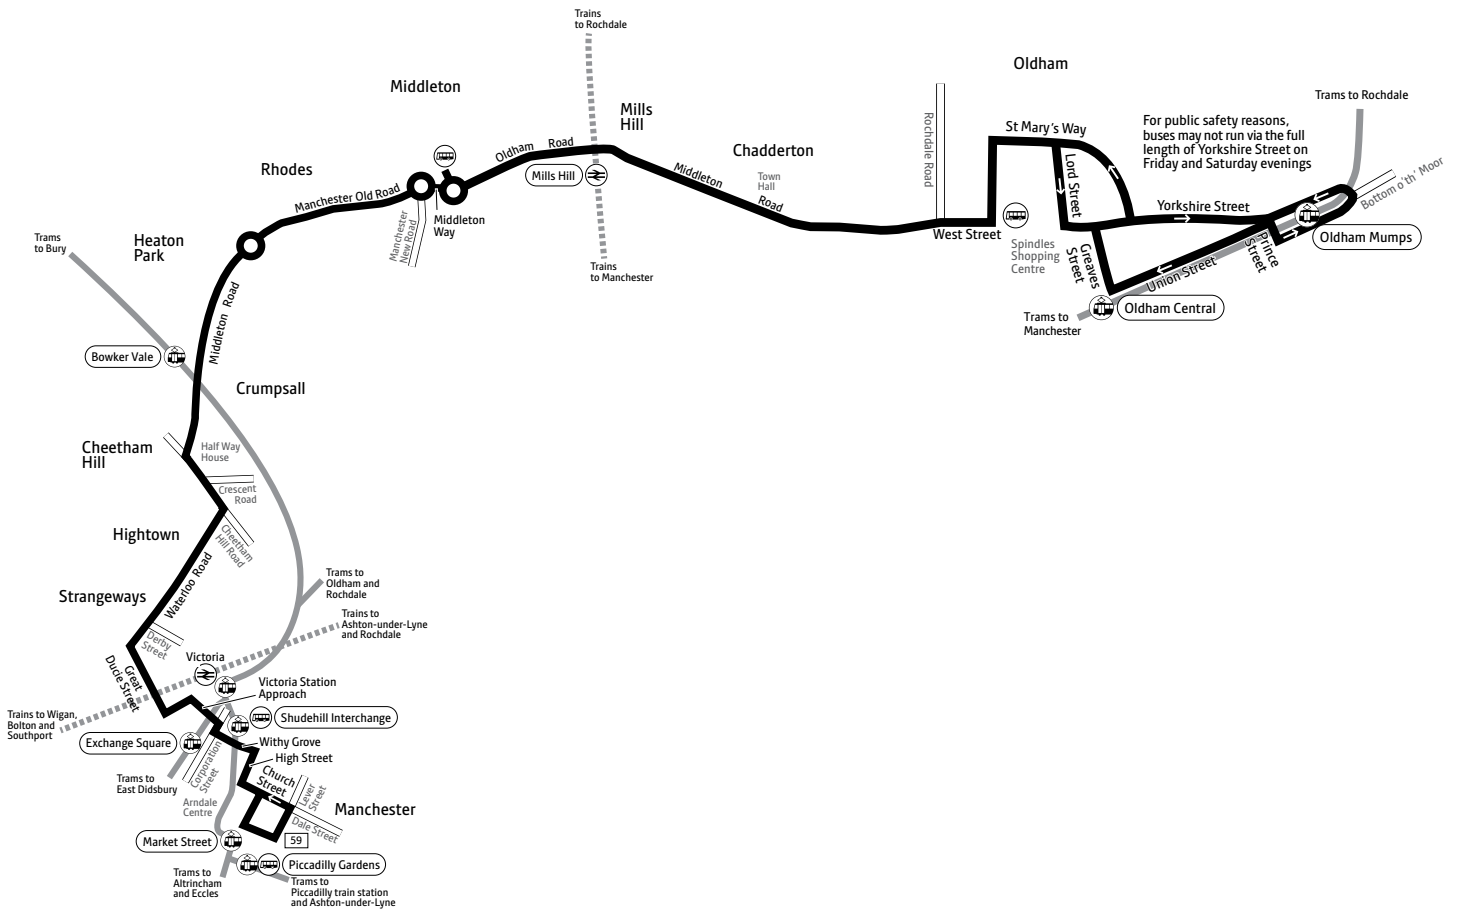

59

Key

- Bus route
- Train line
- Tram line
- Direction of travel
- Bus station/connection point
- Train station
- Metrolink stop
- Hospital
- Terminus