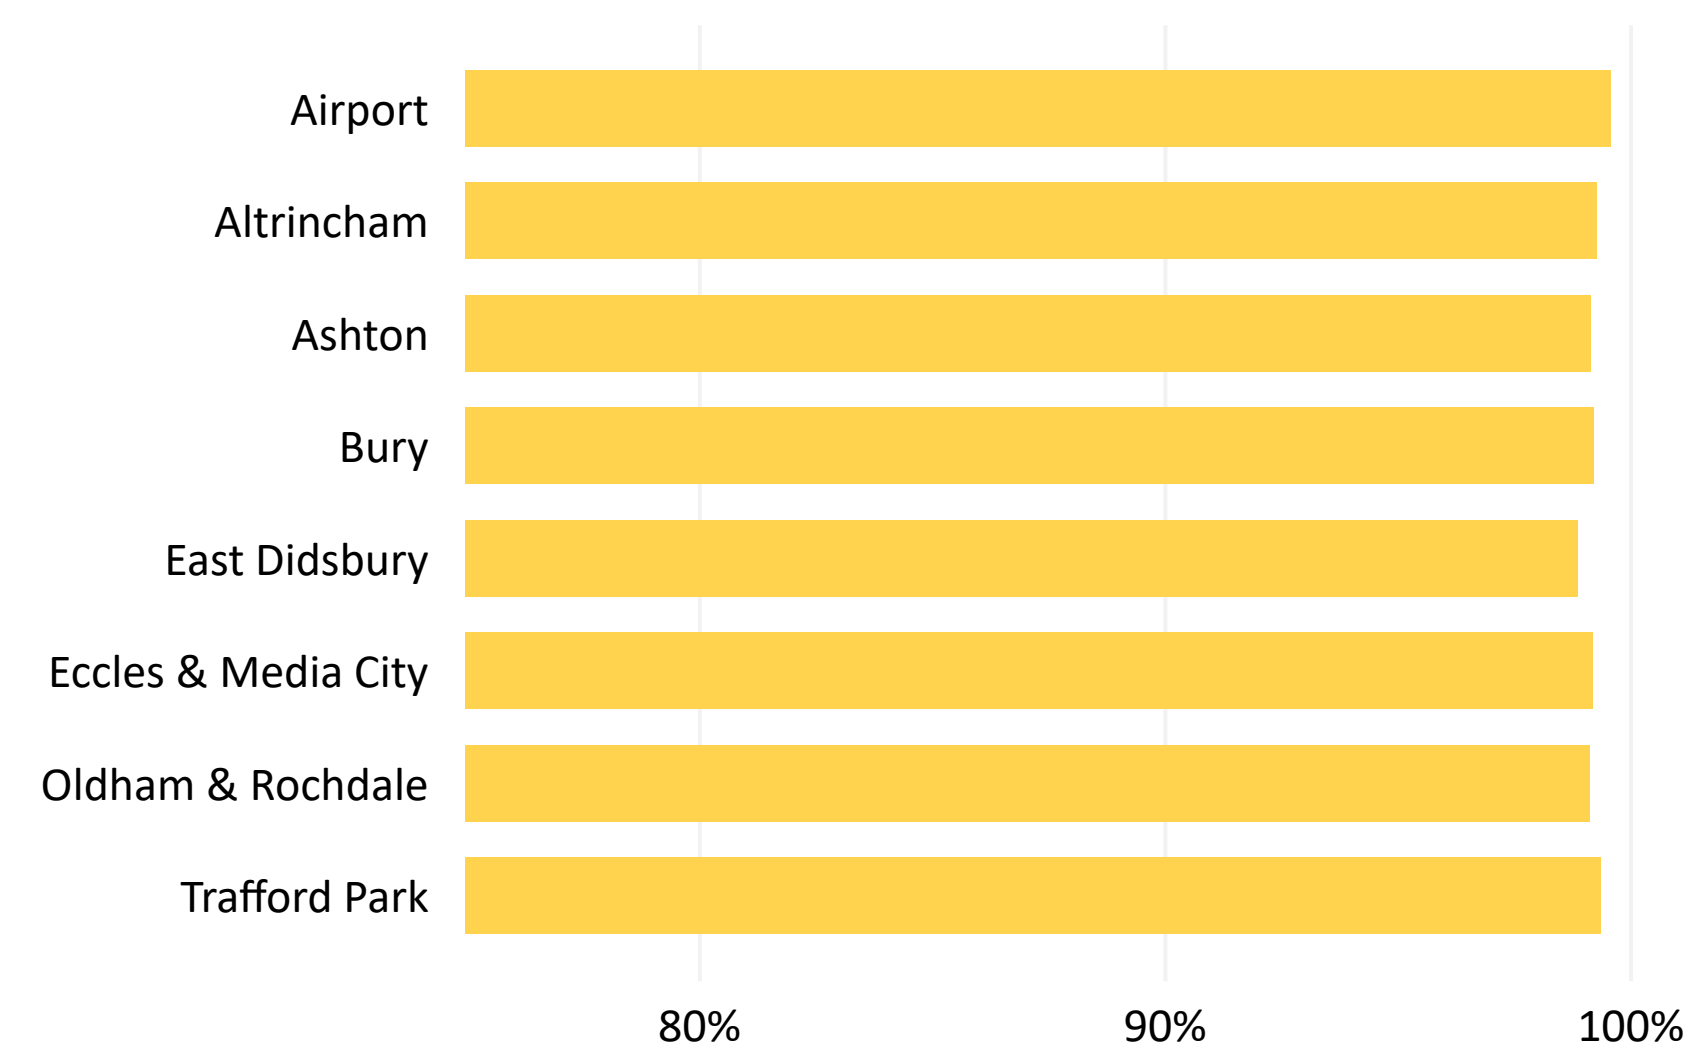

Reliability

Percentage of planned miles operated.

99.2%

Target: 99.4% (-0.16%)

Cancellations

Percentage of journeys cancelled.

0.4%

Short Journeys

Percentage of incomplete journeys.

0.3%