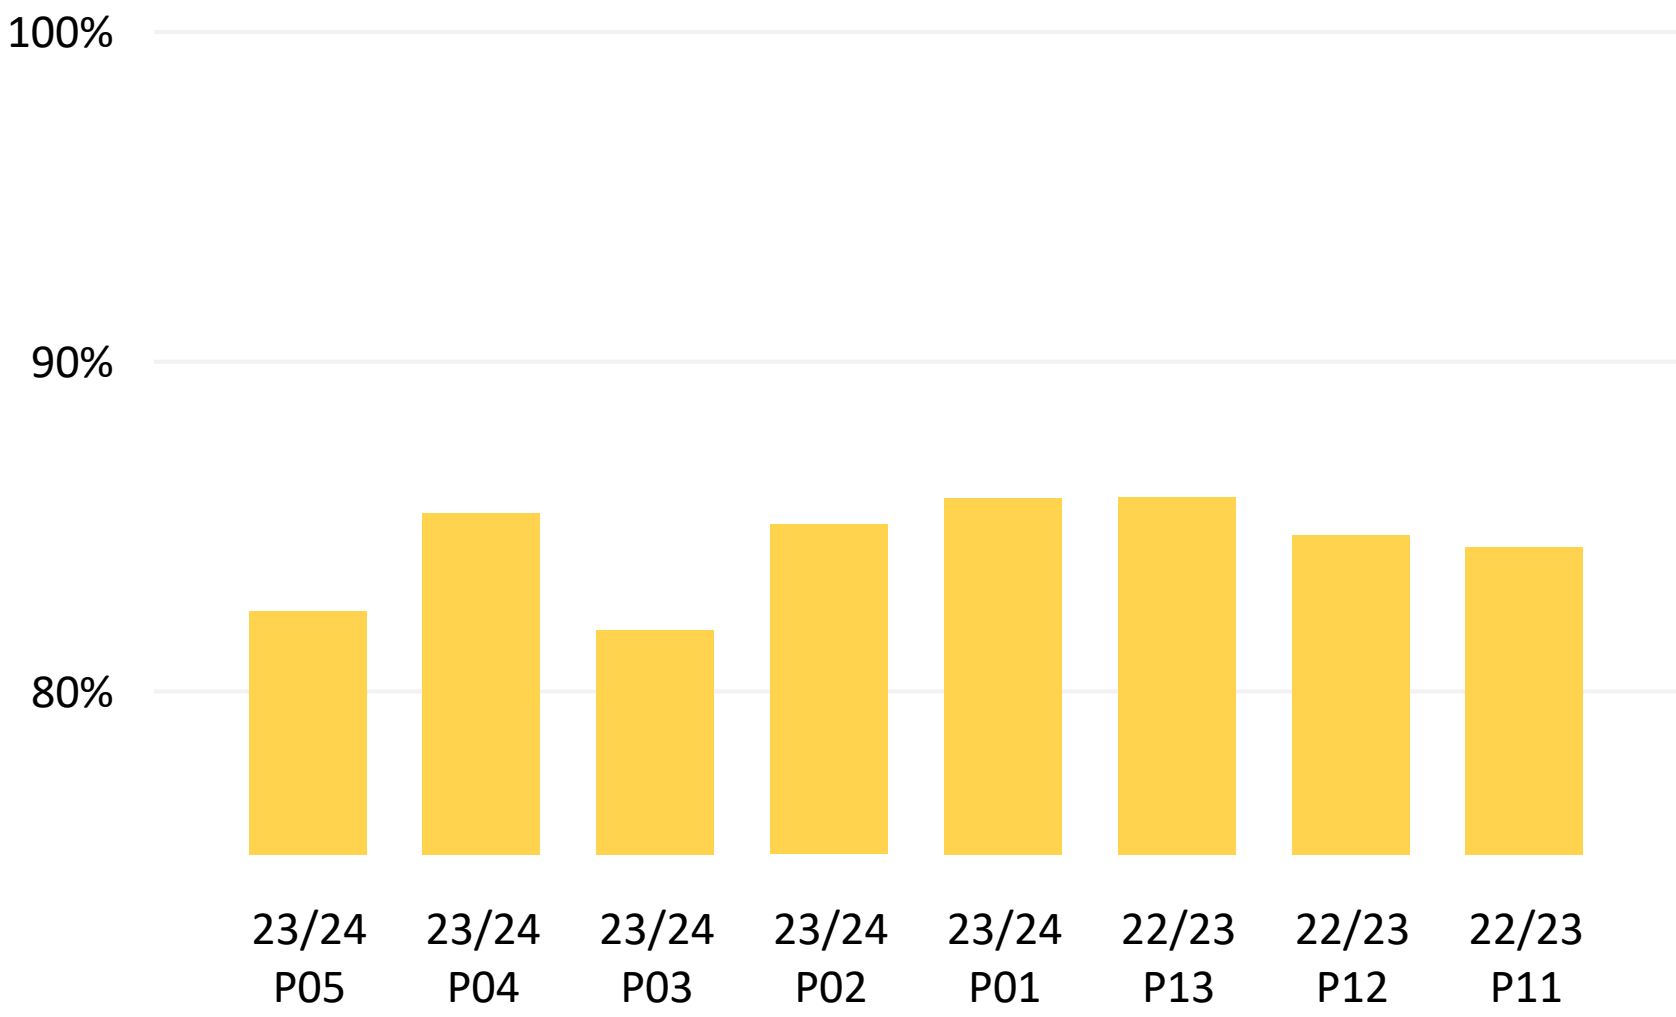

Metrolink Performance Report

Eccles & Media City Line

Punctuality

85.4%

Target: 90.0% (-5.17%)