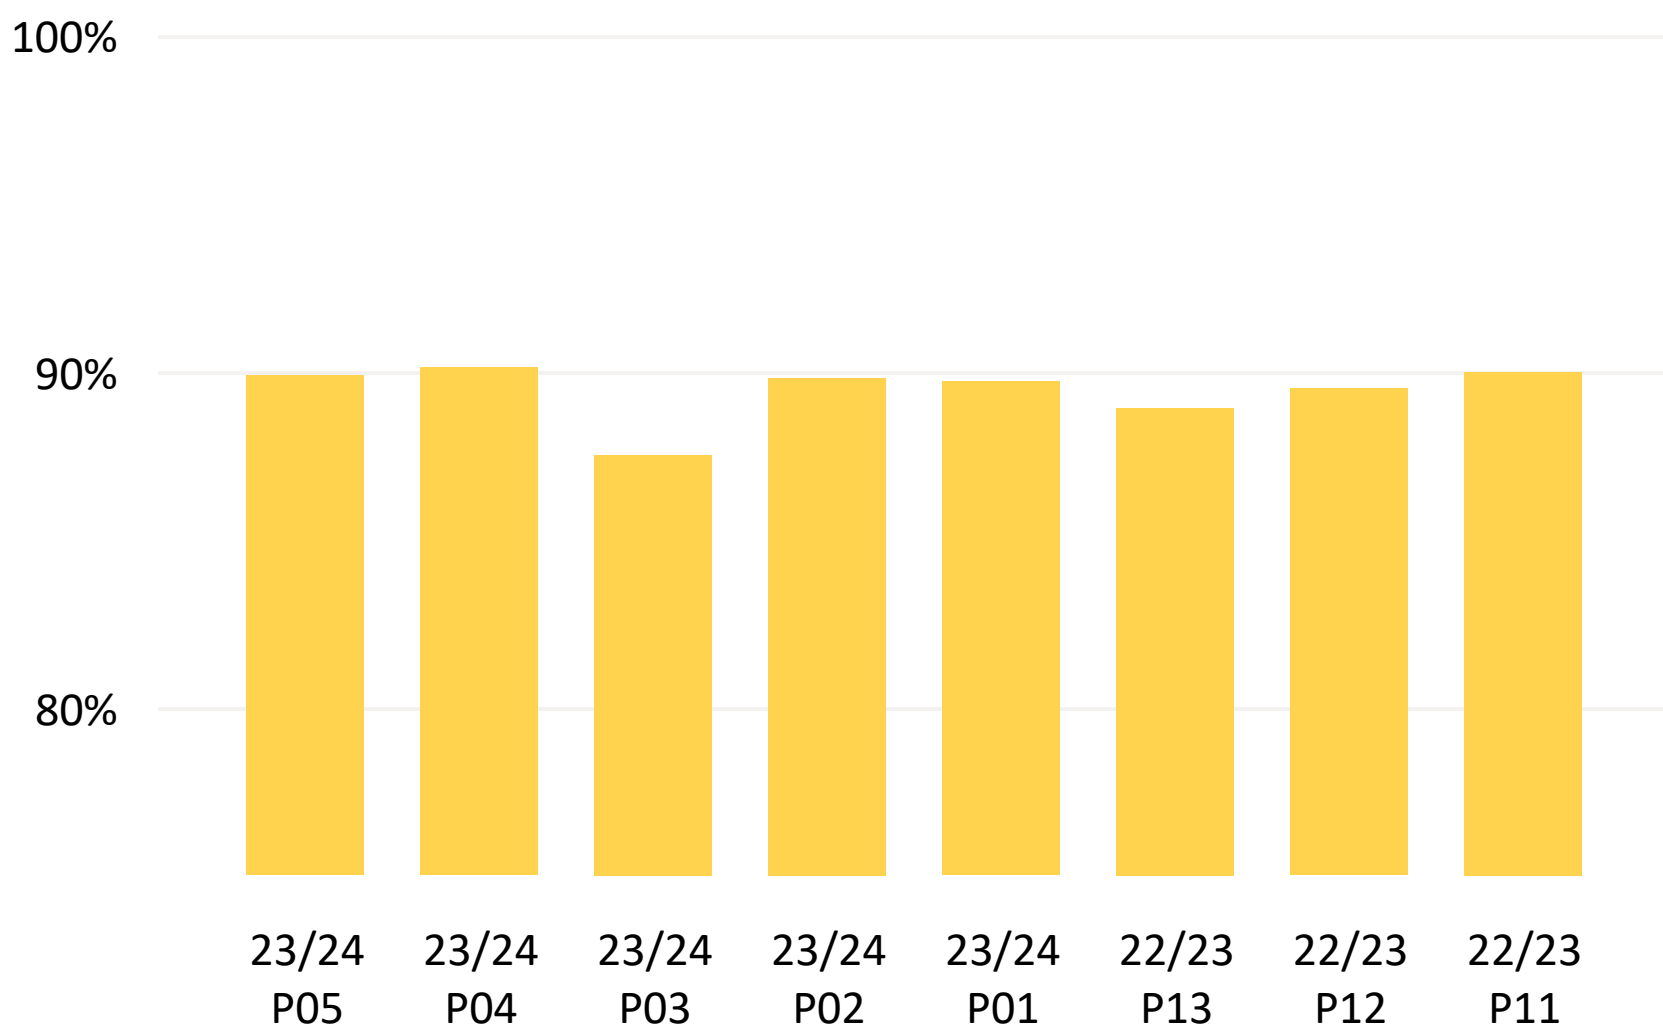

### Punctuality

Percentage of trams departing less than 2 minutes late.

**90.1%**

Target: 90.0% (+0.13%)