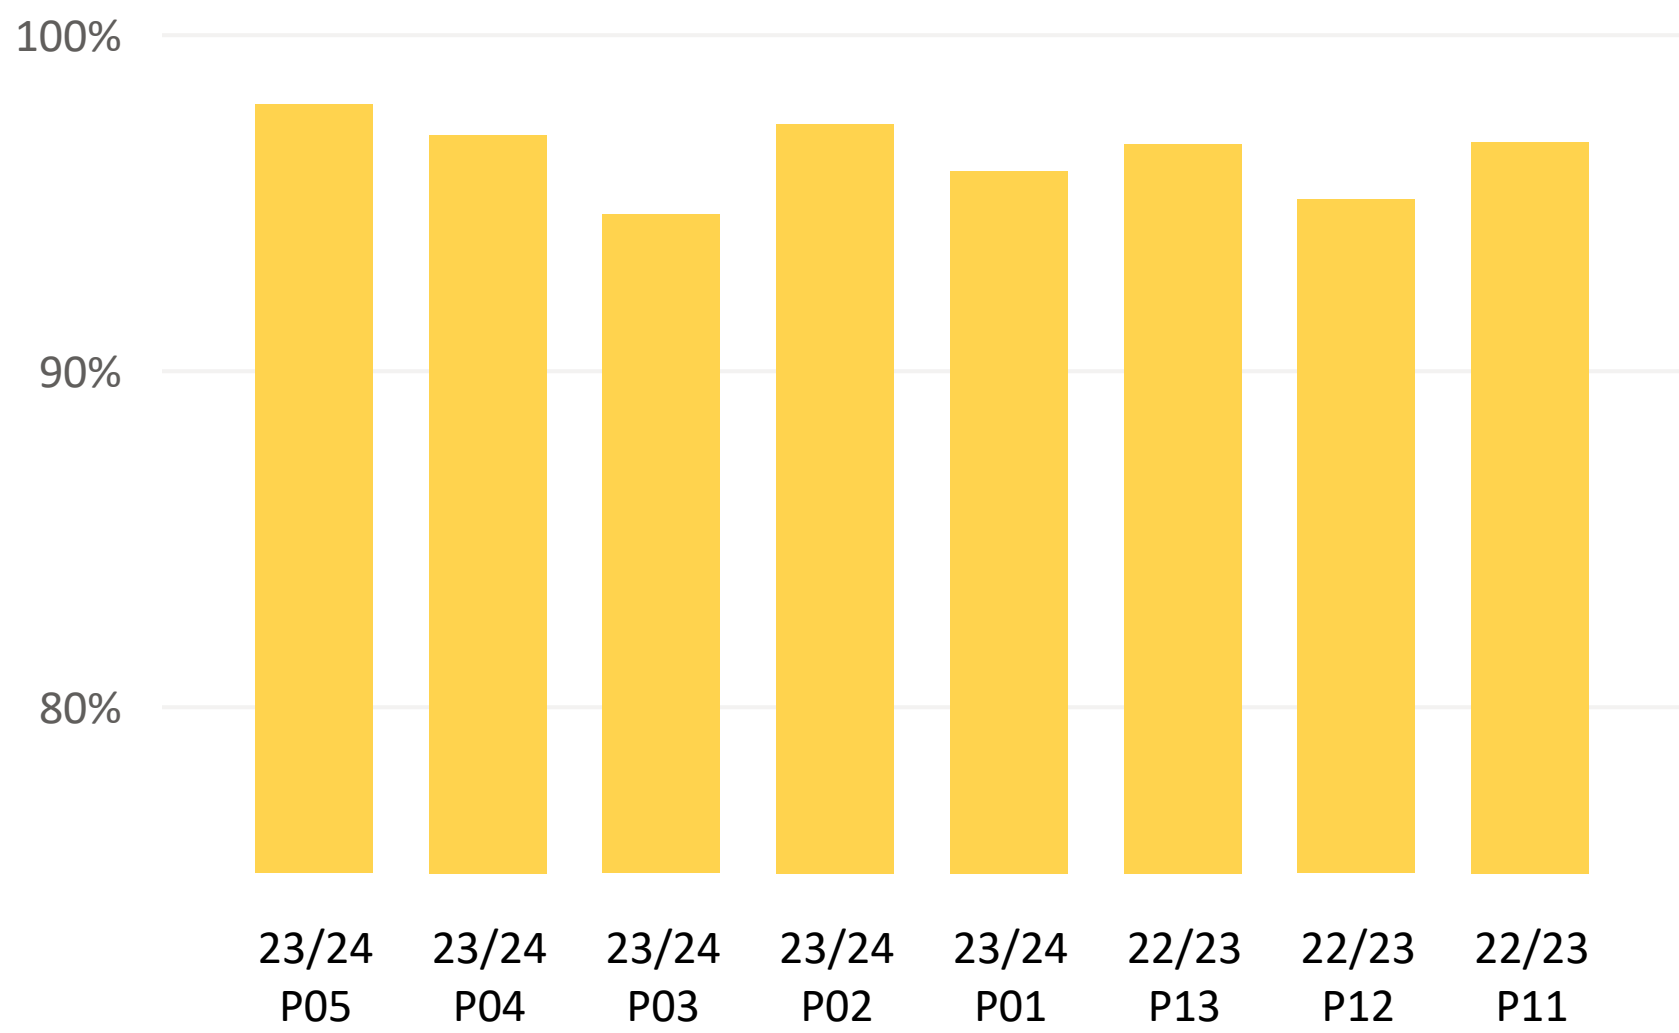

Trafford Park Line

Punctuality

97.0%

Target: 90.0% (+7.74%)