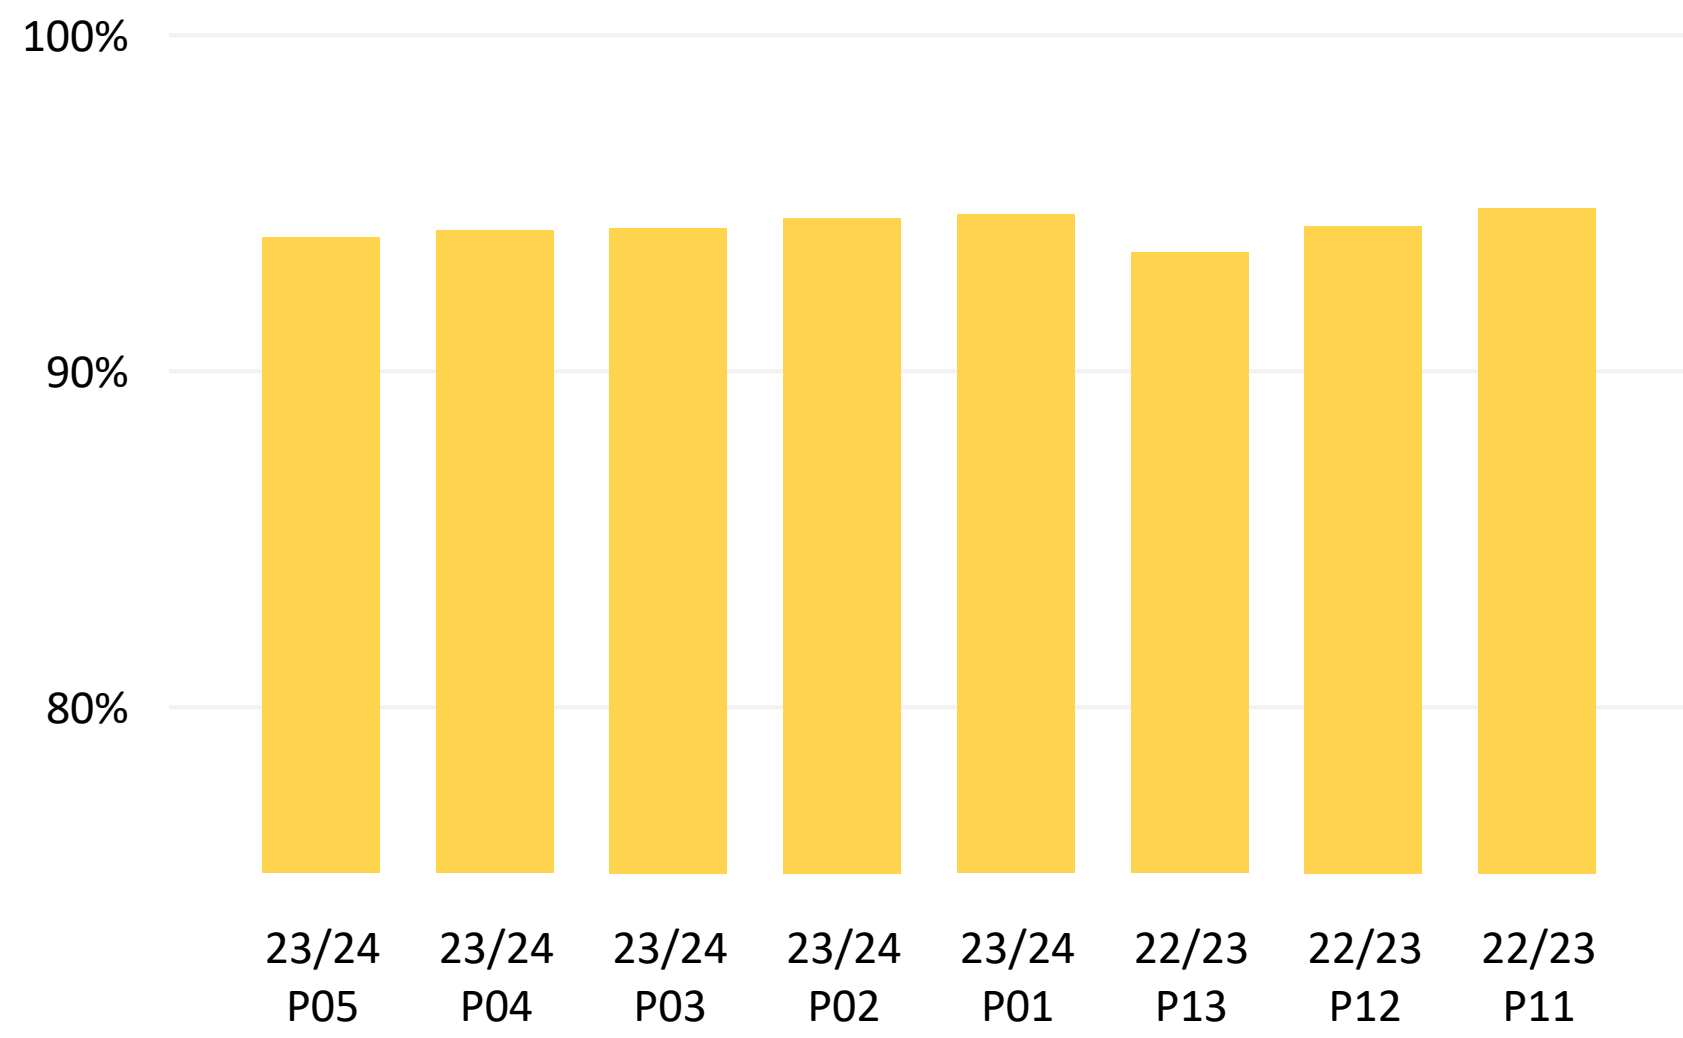

Bury Line

Punctuality

94.1%

Target: 90.0% (+4.58%)