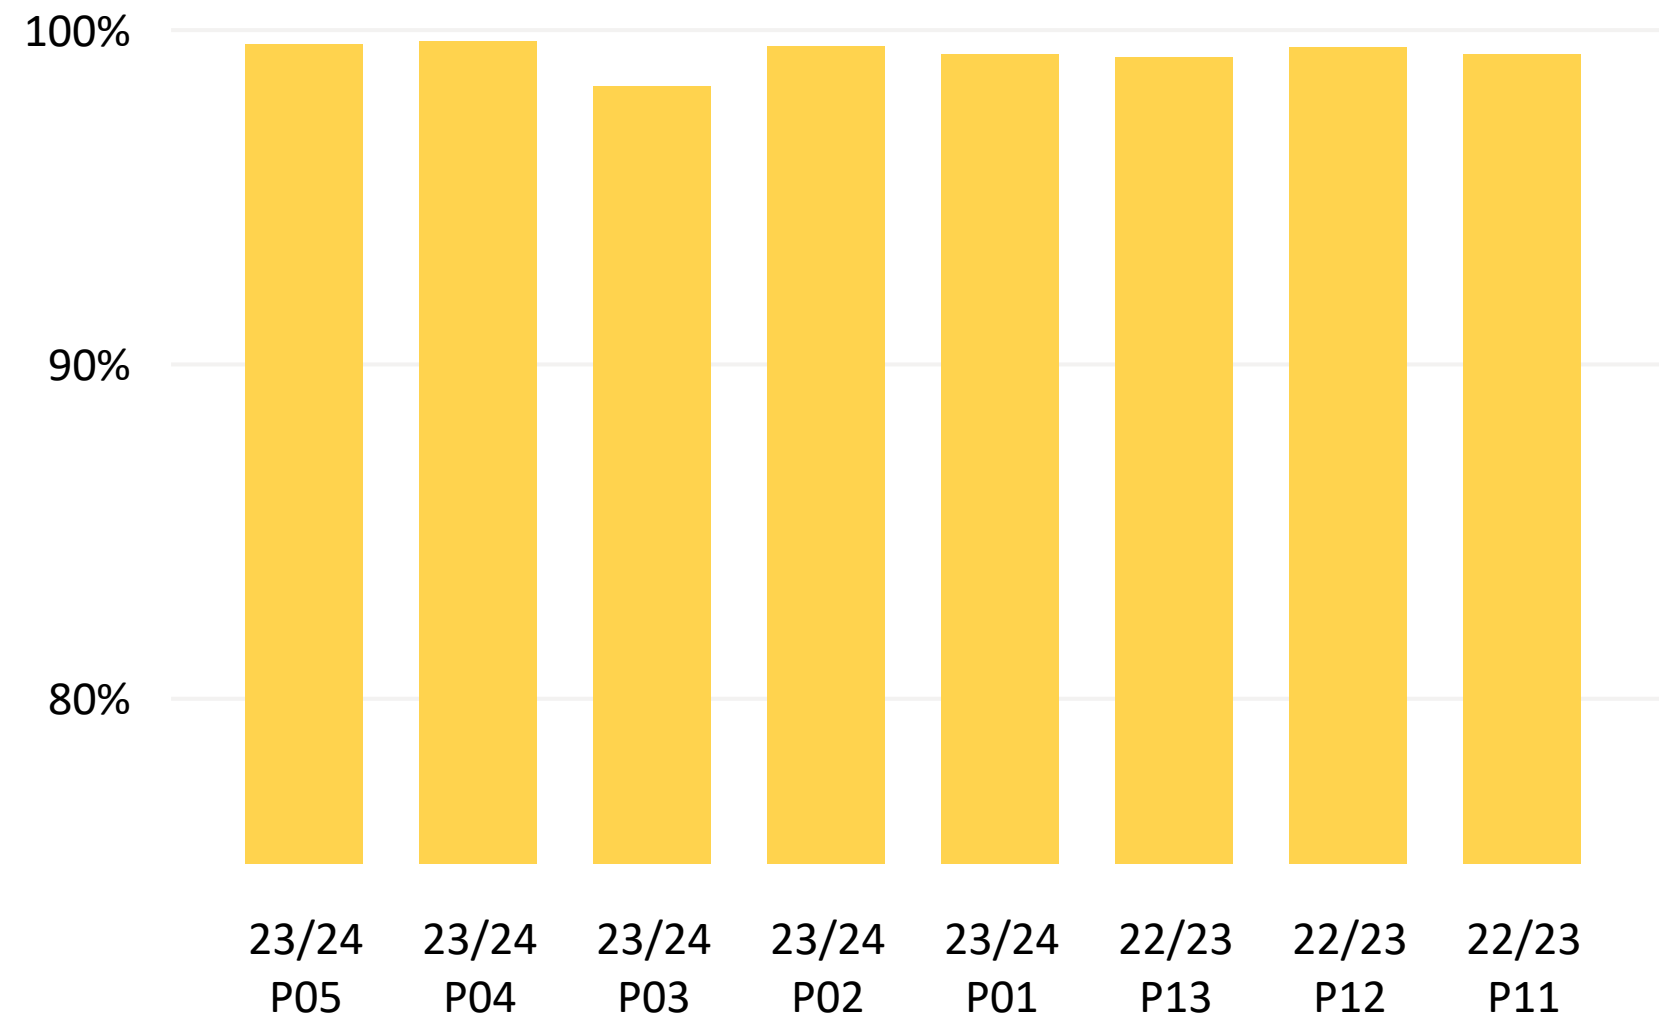

Reliability

99.6%

Target: 99.4% (+0.21%)