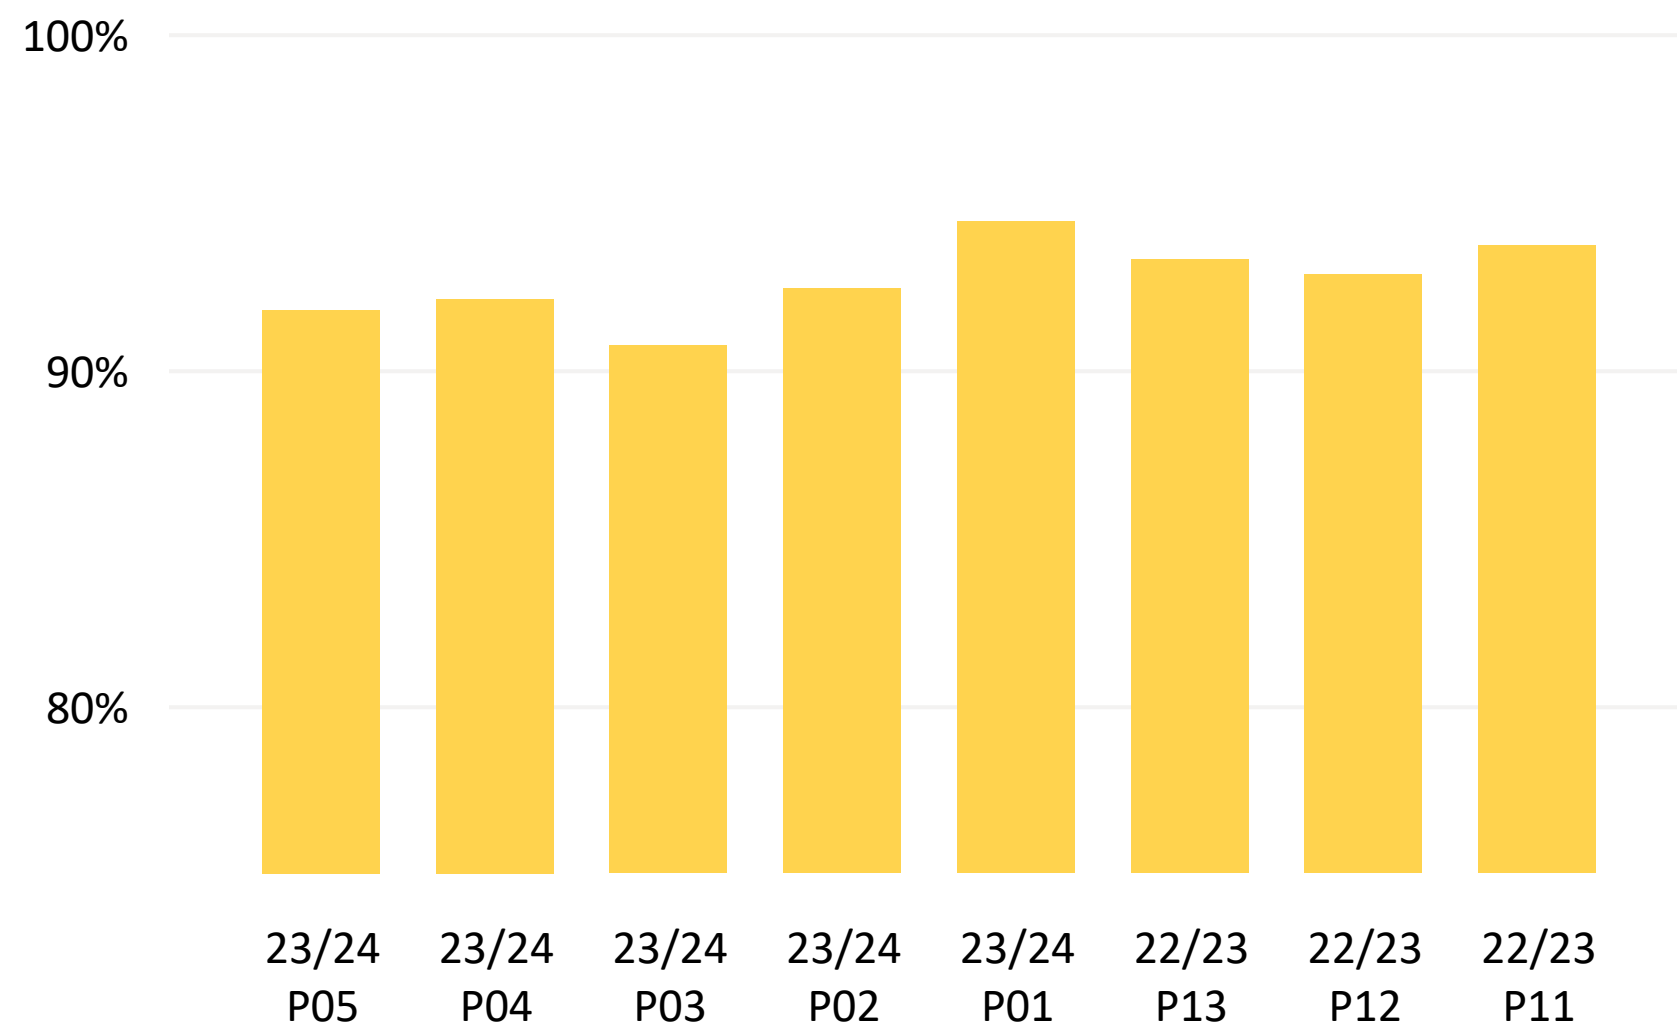

Altrincham Line

Punctuality

92.1%

Target: 90.0% (+2.32%)