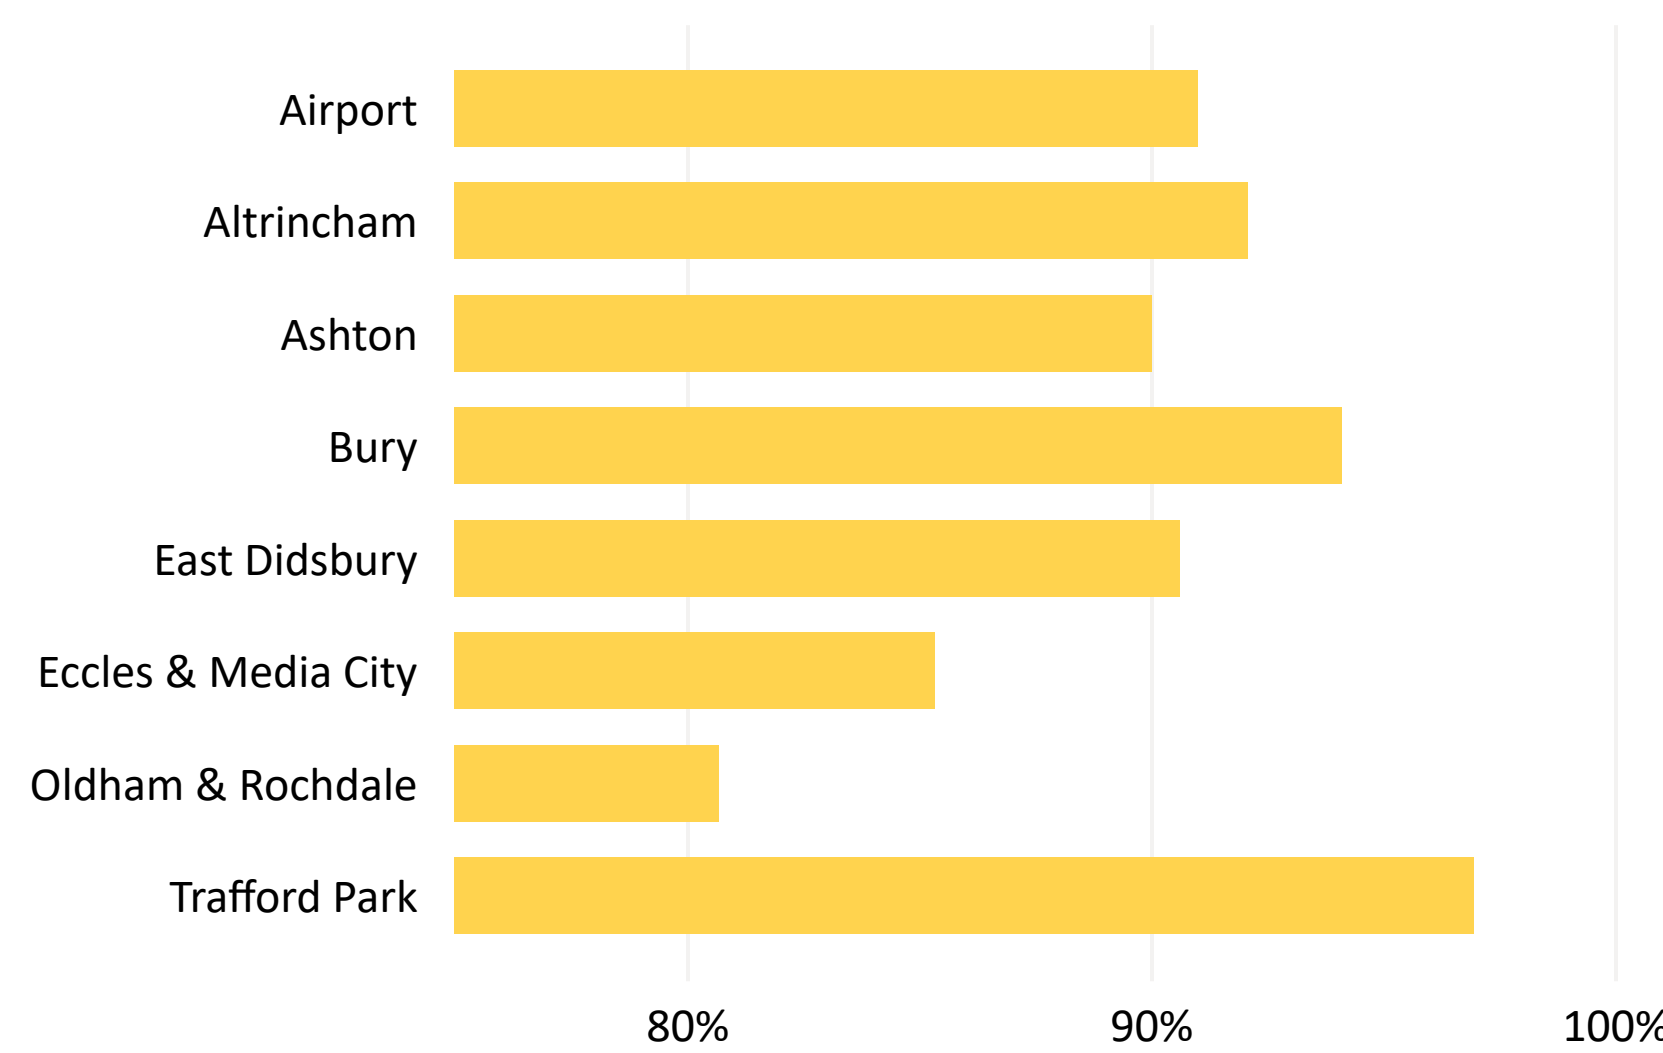

Reliability

Percentage of planned miles operated.

99.2%

Target: 99.4% (-0.16%)

Cancellations

Percentage of journeys cancelled.

0.4%

Short Journeys

Percentage of incomplete journeys.

0.3%