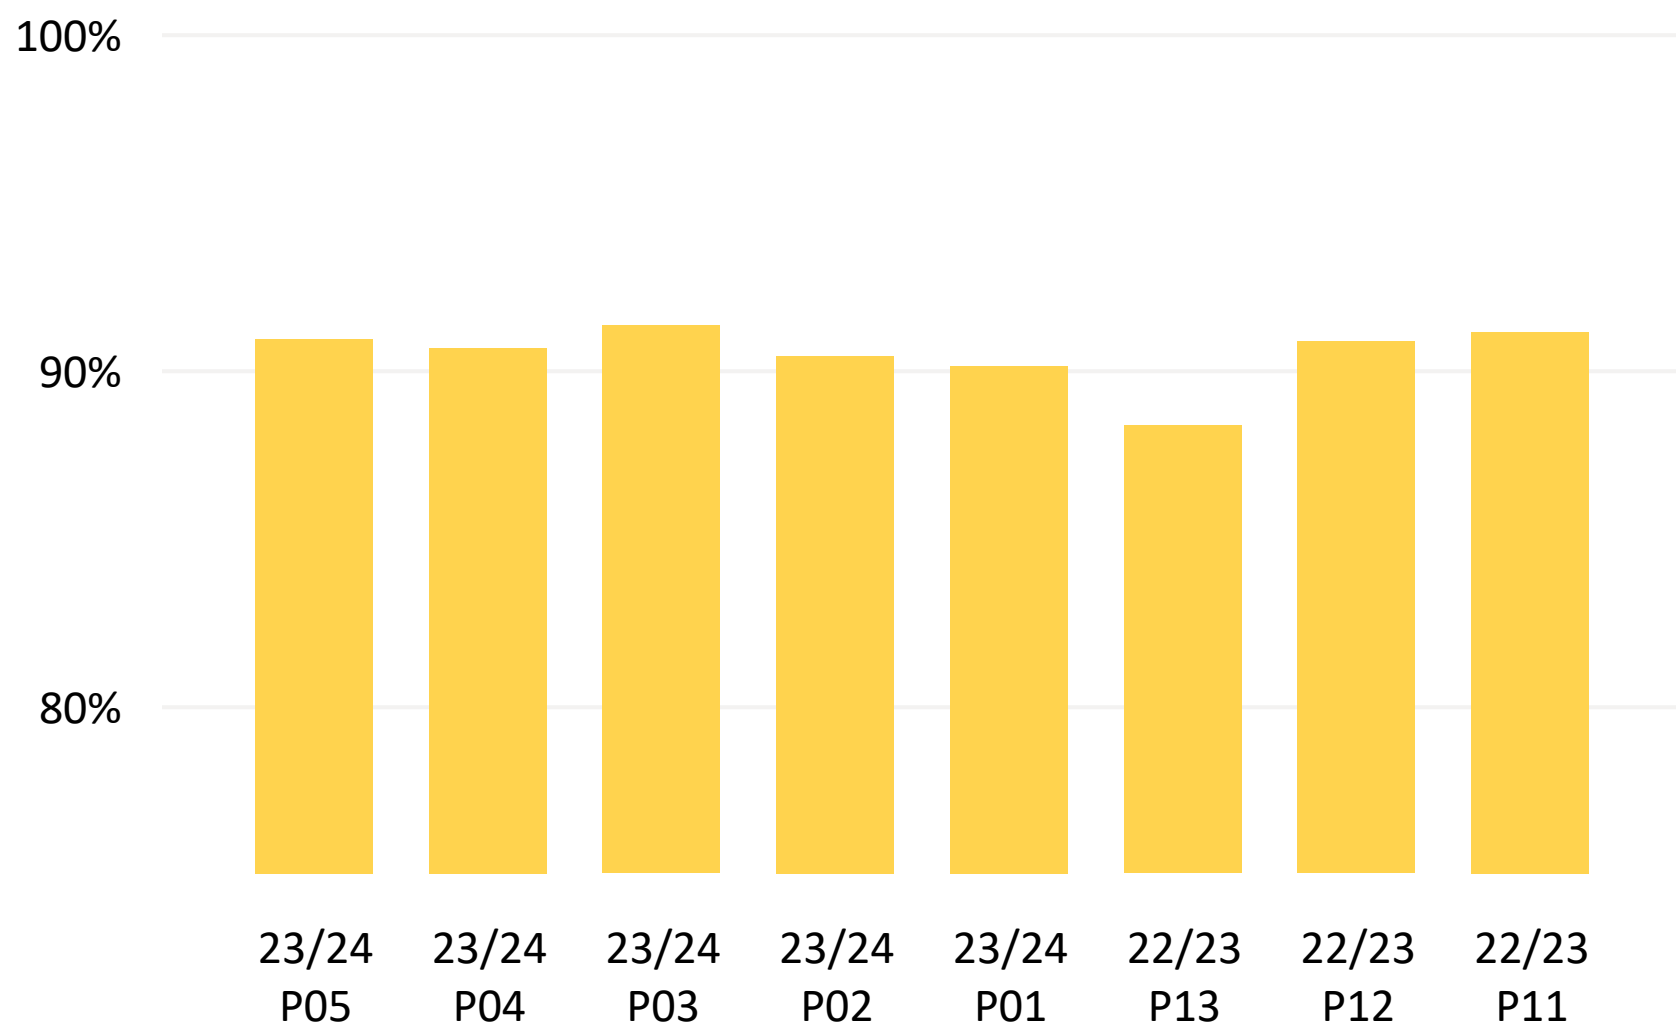

East Didsbury Line

Punctuality

90.6%

Target: 90.0% (+0.7%)