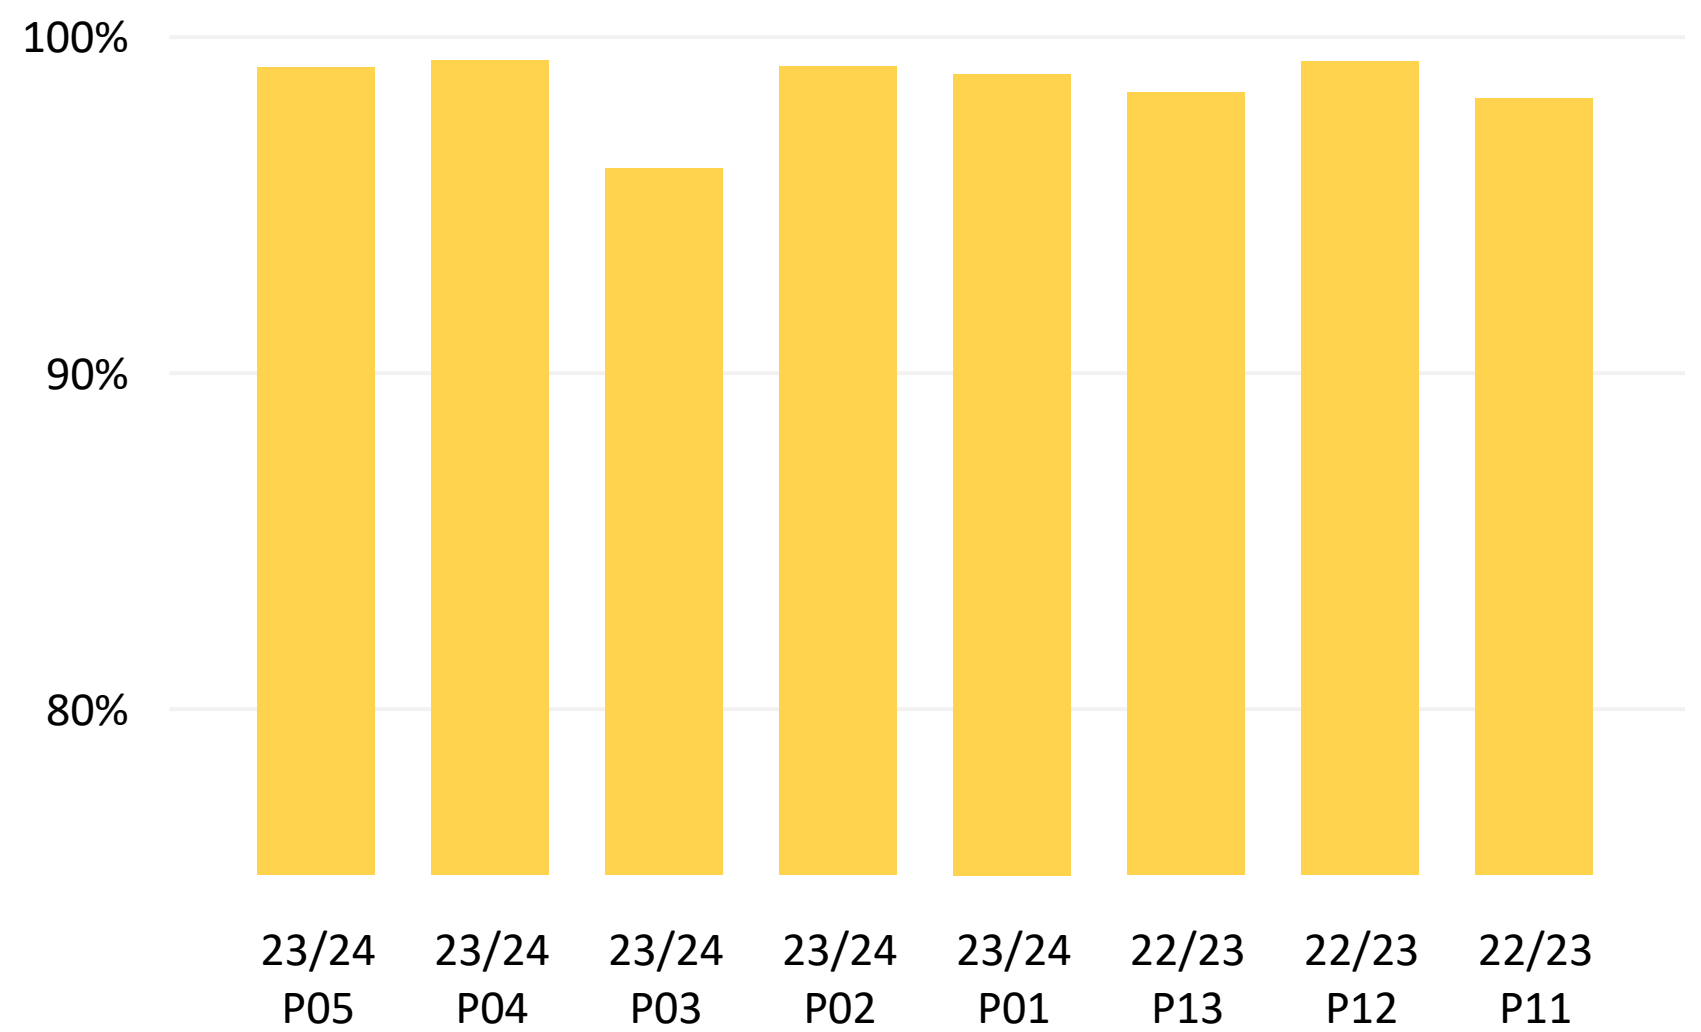

Reliability

Percentage of planned miles operated.

99.2%

Target: 99.4% (-0.16%)

Cancellations

Percentage of journeys cancelled.

0.4%

Short Journeys

Percentage of incomplete journeys.

0.3%