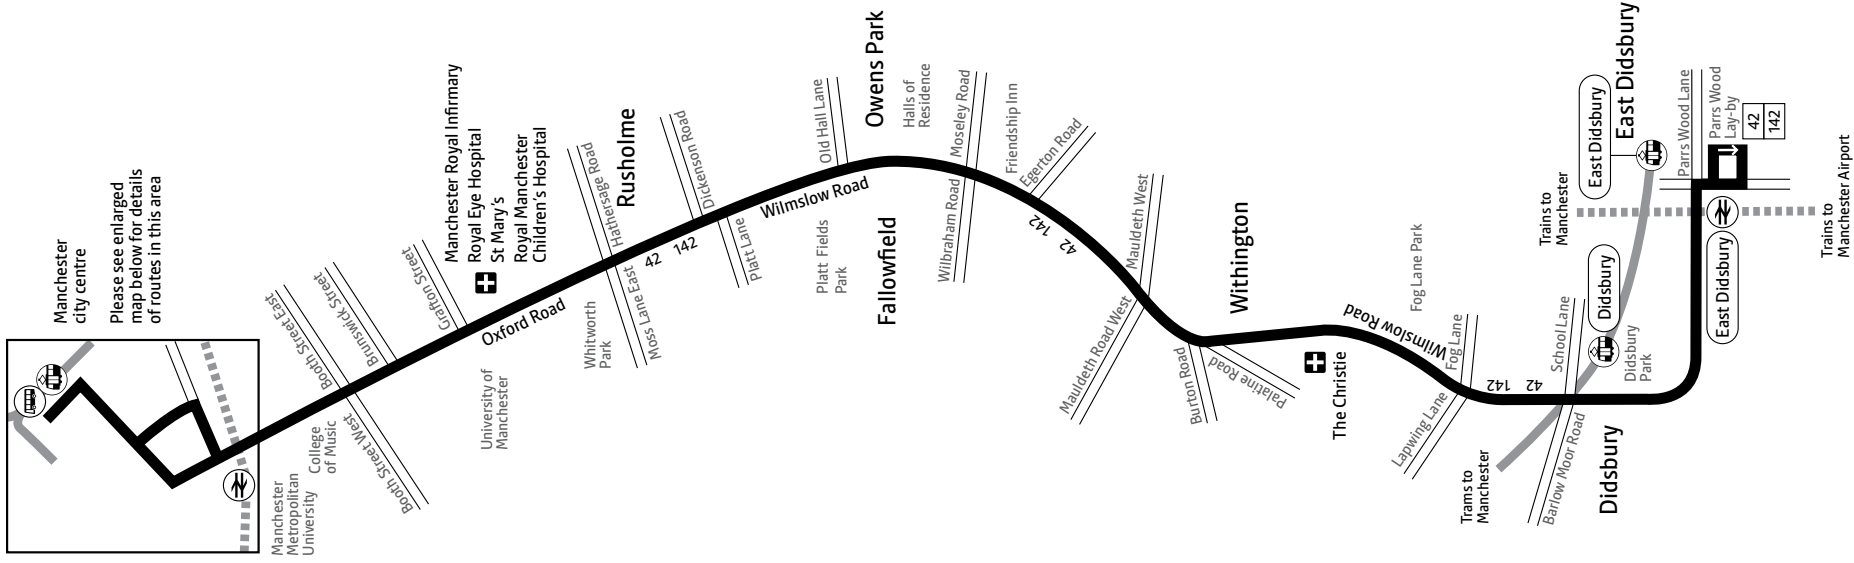

For details of buses during the Christmas and New Year period, please phone 0161 244 1000

Bus 42 is run by Stagecoach

Bus 142 is run by Magic Bus (Stagecoach)

♿ – All bus 42 and 142 journeys are run using easy access buses. See inside front cover of this leaflet for details