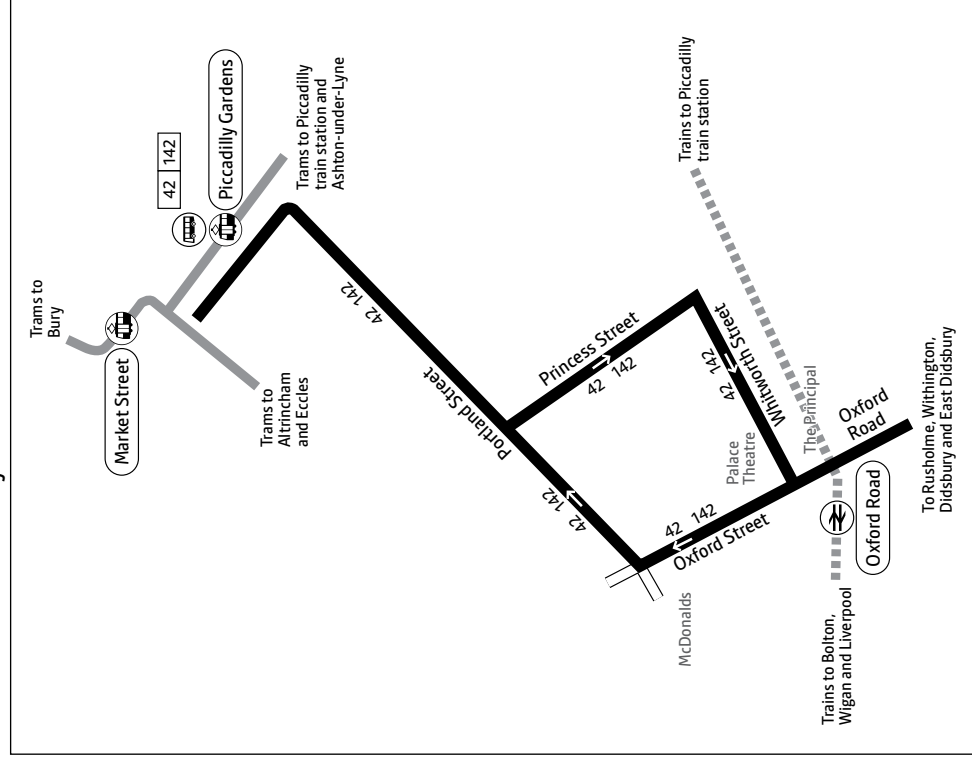

Routes in Manchester city centre