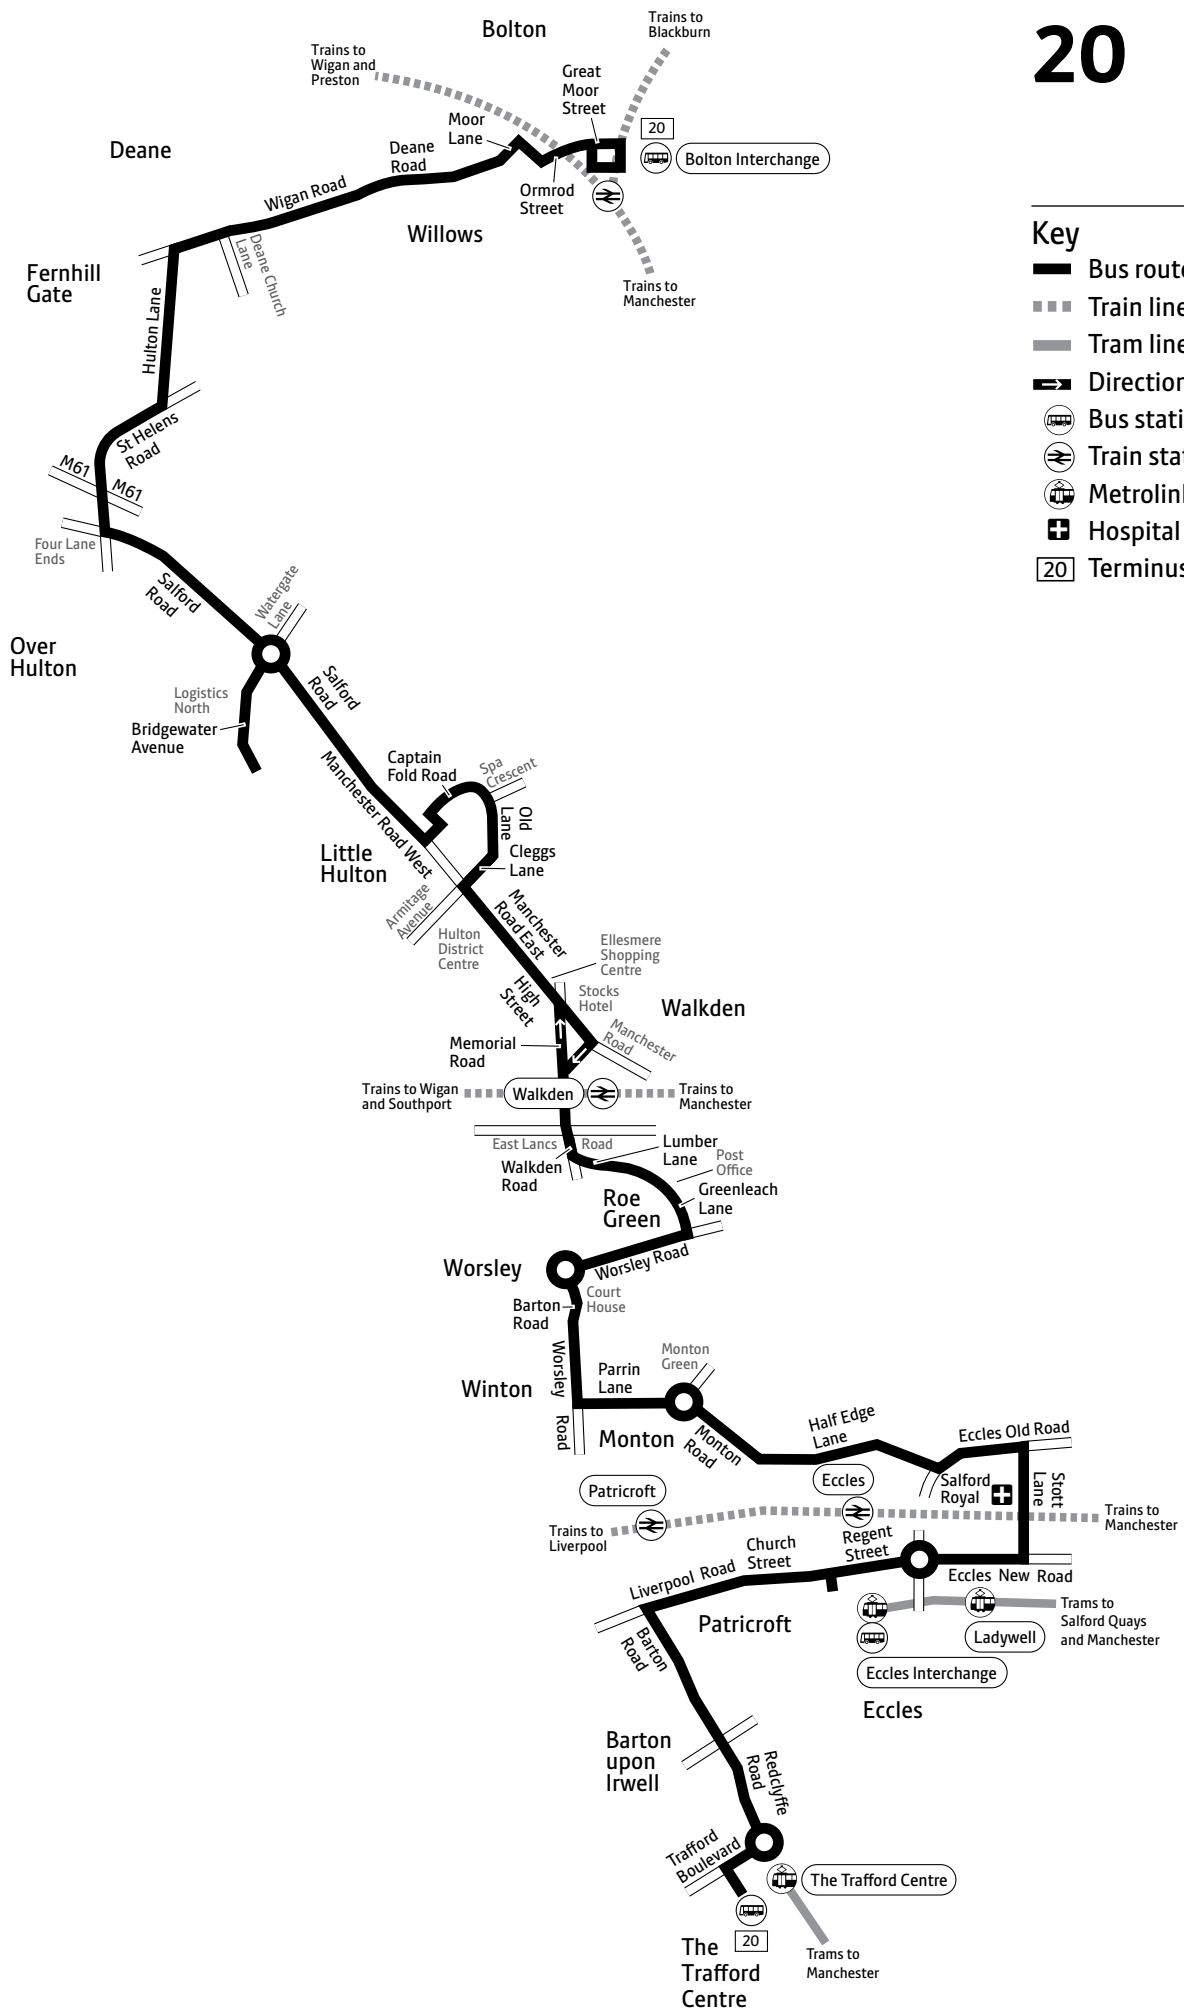

Key

- Bus route
- Train line
- Tram line
- Direction of travel
- Bus station/connection point
- Train station
- Metrolink stop
- Hospital
- Terminus