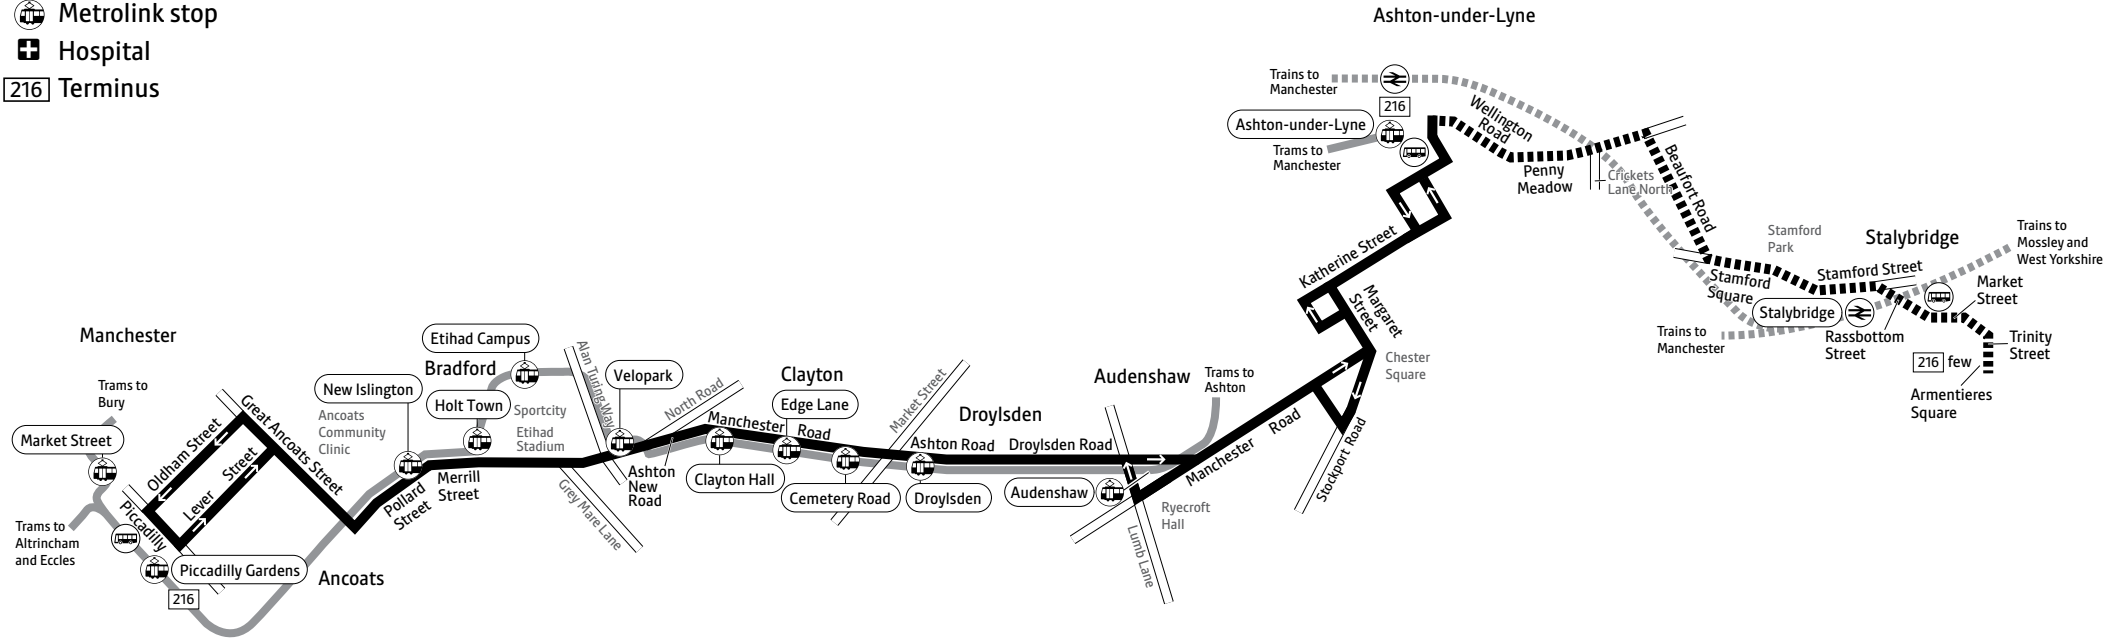

♿ – All bus 216 journeys are run using easy access buses. See inside front cover of this leaflet for details

Summer times: between mid July and early September, some timetables will be different. Check www.tfgm.com for details

Continues after route plan

216

Key

-  Bus route
-  Some Monday to Friday peak period journeys
-  Train line
-  Tram line
-  Direction of travel
-  Bus station/connection point
-  Train station
-  Metrolink stop
-  Hospital
-  Terminus

Saturdays (continued)

Ashton, Interchange	1021	and	1733	1745	1757	1809	1821	1835	and	2105	2135	2205	2235	2335	0000	0030	0130
Droylsden, Metrolink Stop	1034	every	1746	1757	1808	1820	1831	1845	every	2115	2145	2215	2245	2345	0010	0040	0140
Sportcity	1046	12 mins	1758	1809	1819	1830	1841	1854	15 mins	2124	2154	2224	2254	2354	0017	0047	0147
Manchester, Piccadilly Gardens	1058	until	1810	1820	1830	1840	1851	1904	until	2134	2204	2234	2304	0004	0025	0055	0155