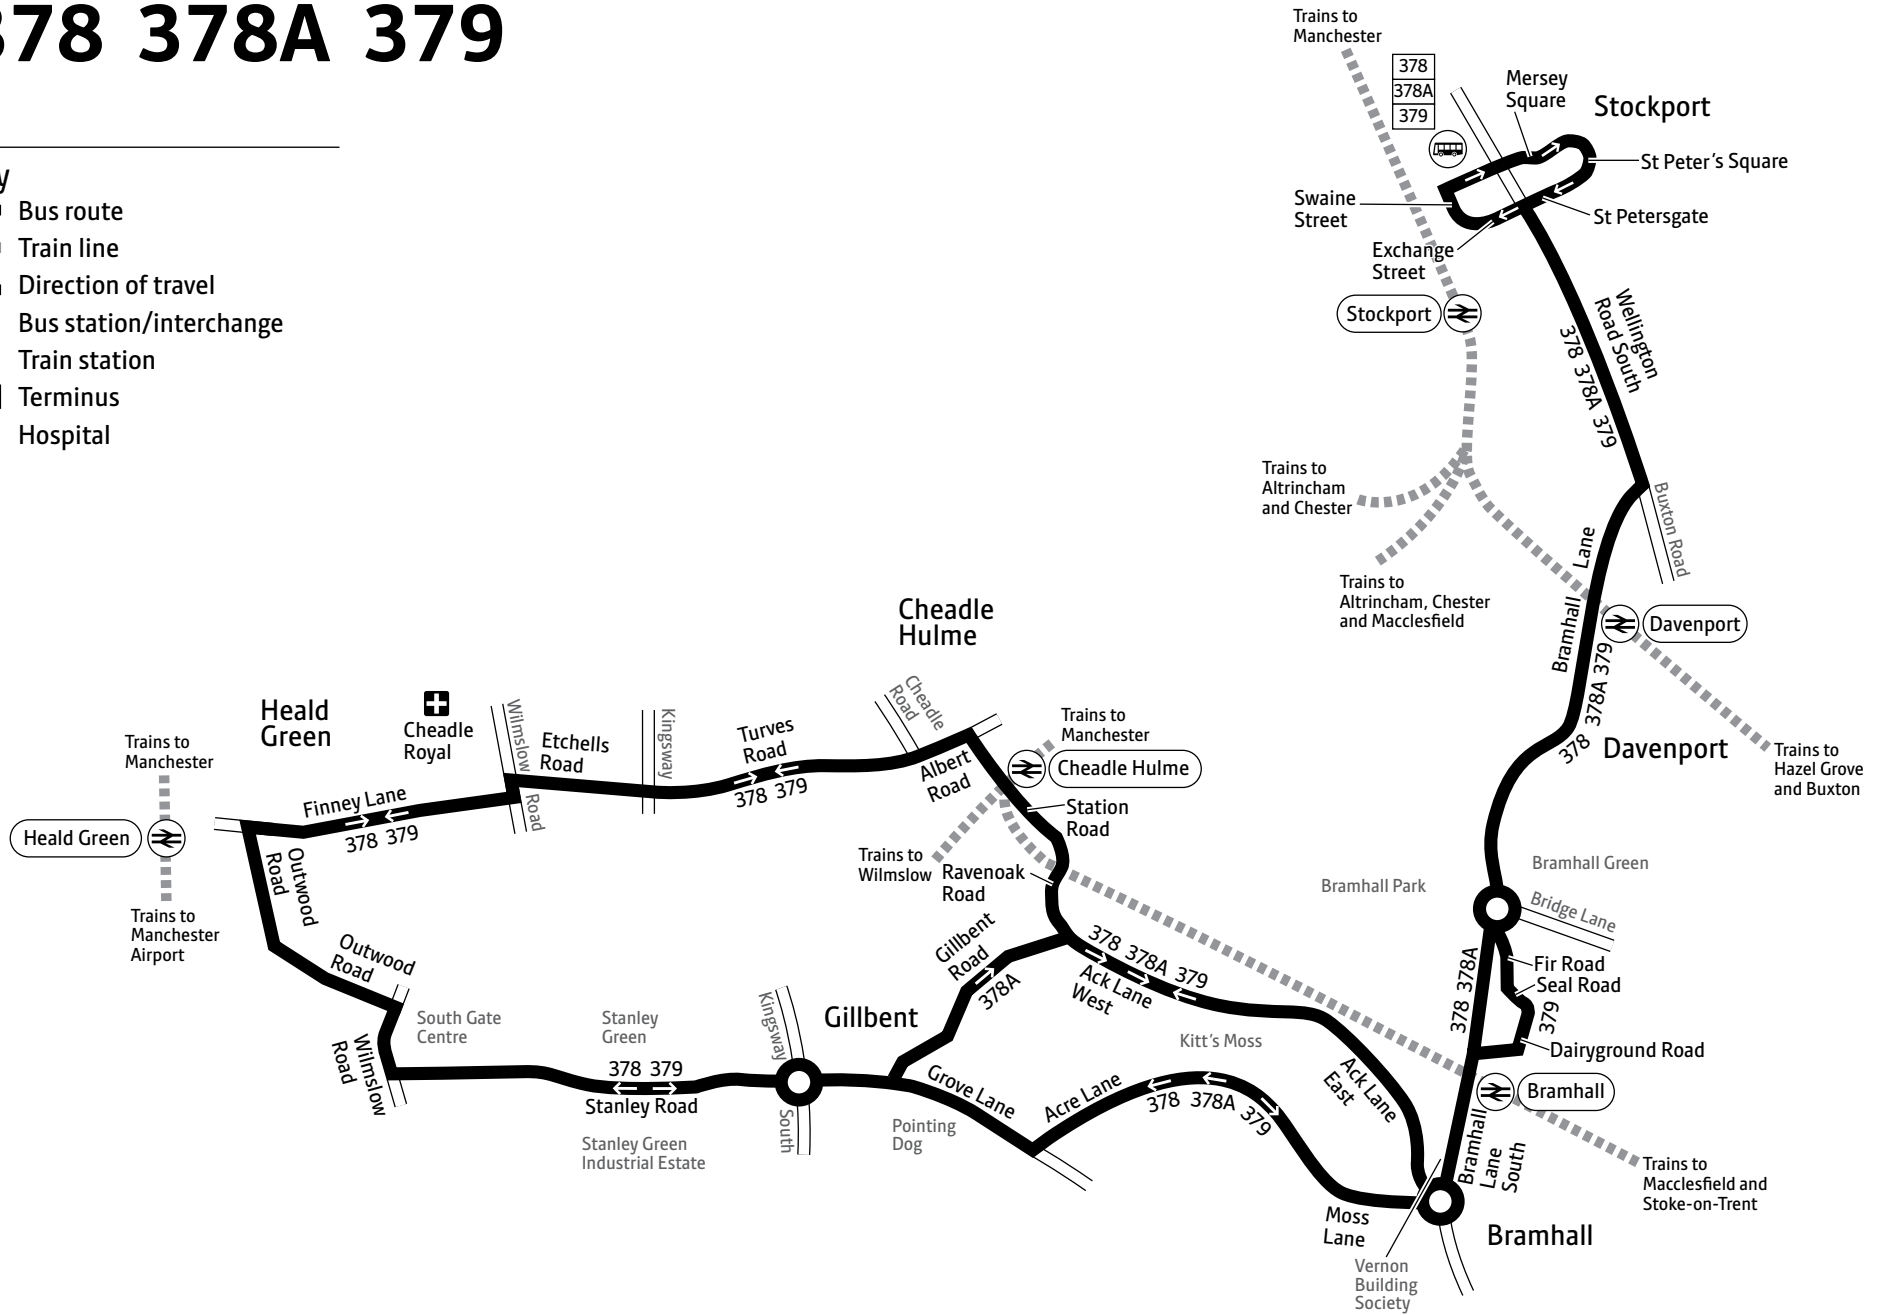

378 378A 379

Key

- Bus route
- Train line
- Direction of travel
- Bus station/interchange
- Train station
- Terminus
- Hospital

Contains Ordnance Survey data ©Crown copyright and database right 2010
©0100022610 Transport for Greater Manchester 2026
Transport for Greater Manchester uses reasonable endeavours to check the accuracy of information published and to publish changes to information in a timely manner. In no event will Transport for Greater Manchester be liable for any loss that may arise from this information being inaccurate.