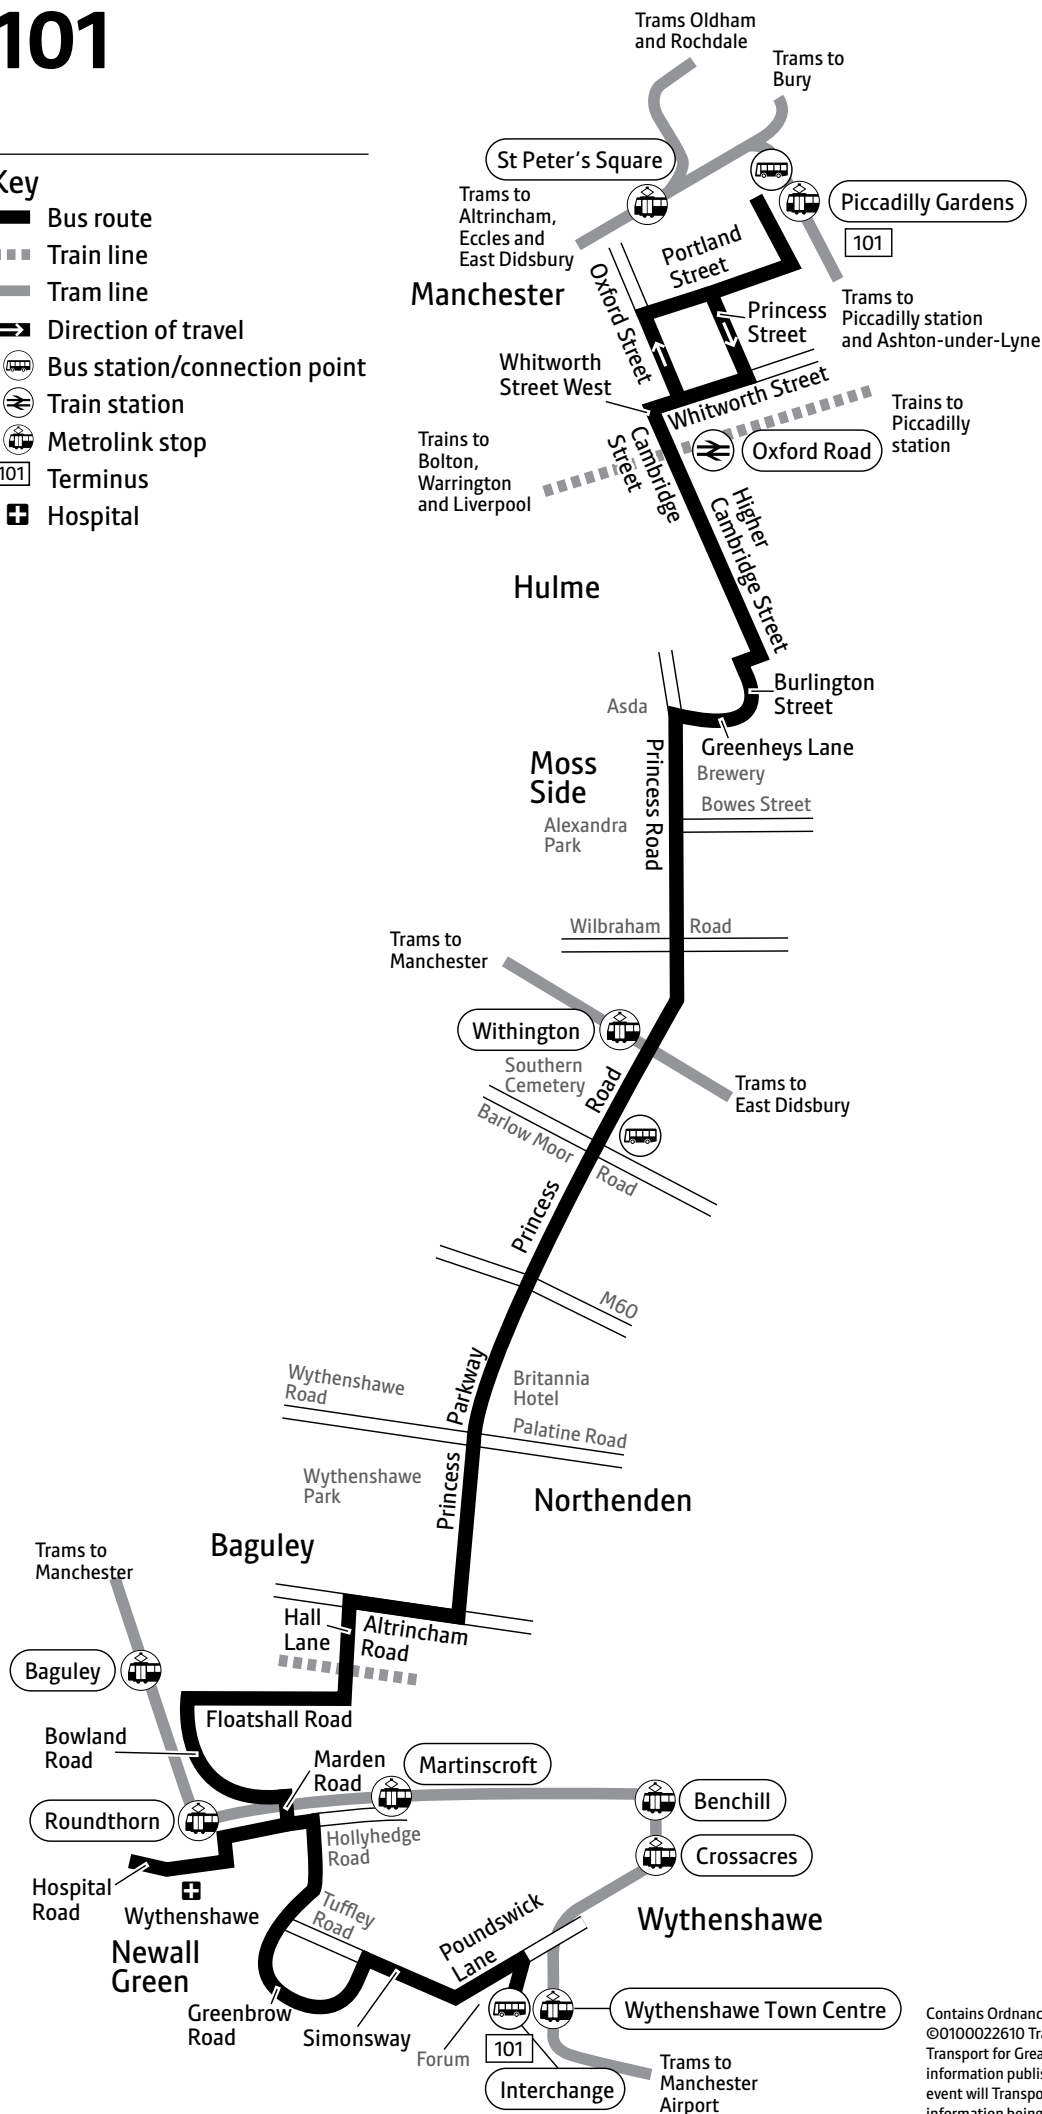

Using this timetable

Timetables show the direction of travel, bus numbers and the days of the week. Main stops on the route are listed on the left. Where no time is shown against a particular stop, the bus does not stop there on that journey. Check any letters which are shown in the timetable against the key at the bottom of the page.

Continues after route plan

Key

-  Bus route
-  Train line
-  Tram line
-  Direction of travel
-  Bus station/connection point
-  Train station
-  Metrolink stop
-  Terminus
-  Hospital

Contains Ordnance Survey data ©Crown copyright and database right 2010
 ©0100022610 Transport for Greater Manchester 2021
 Transport for Greater Manchester uses reasonable endeavours to check the accuracy of information published and to publish changes to information in a timely manner. In no event will Transport for Greater Manchester be liable for any loss that may arise from this information being inaccurate.