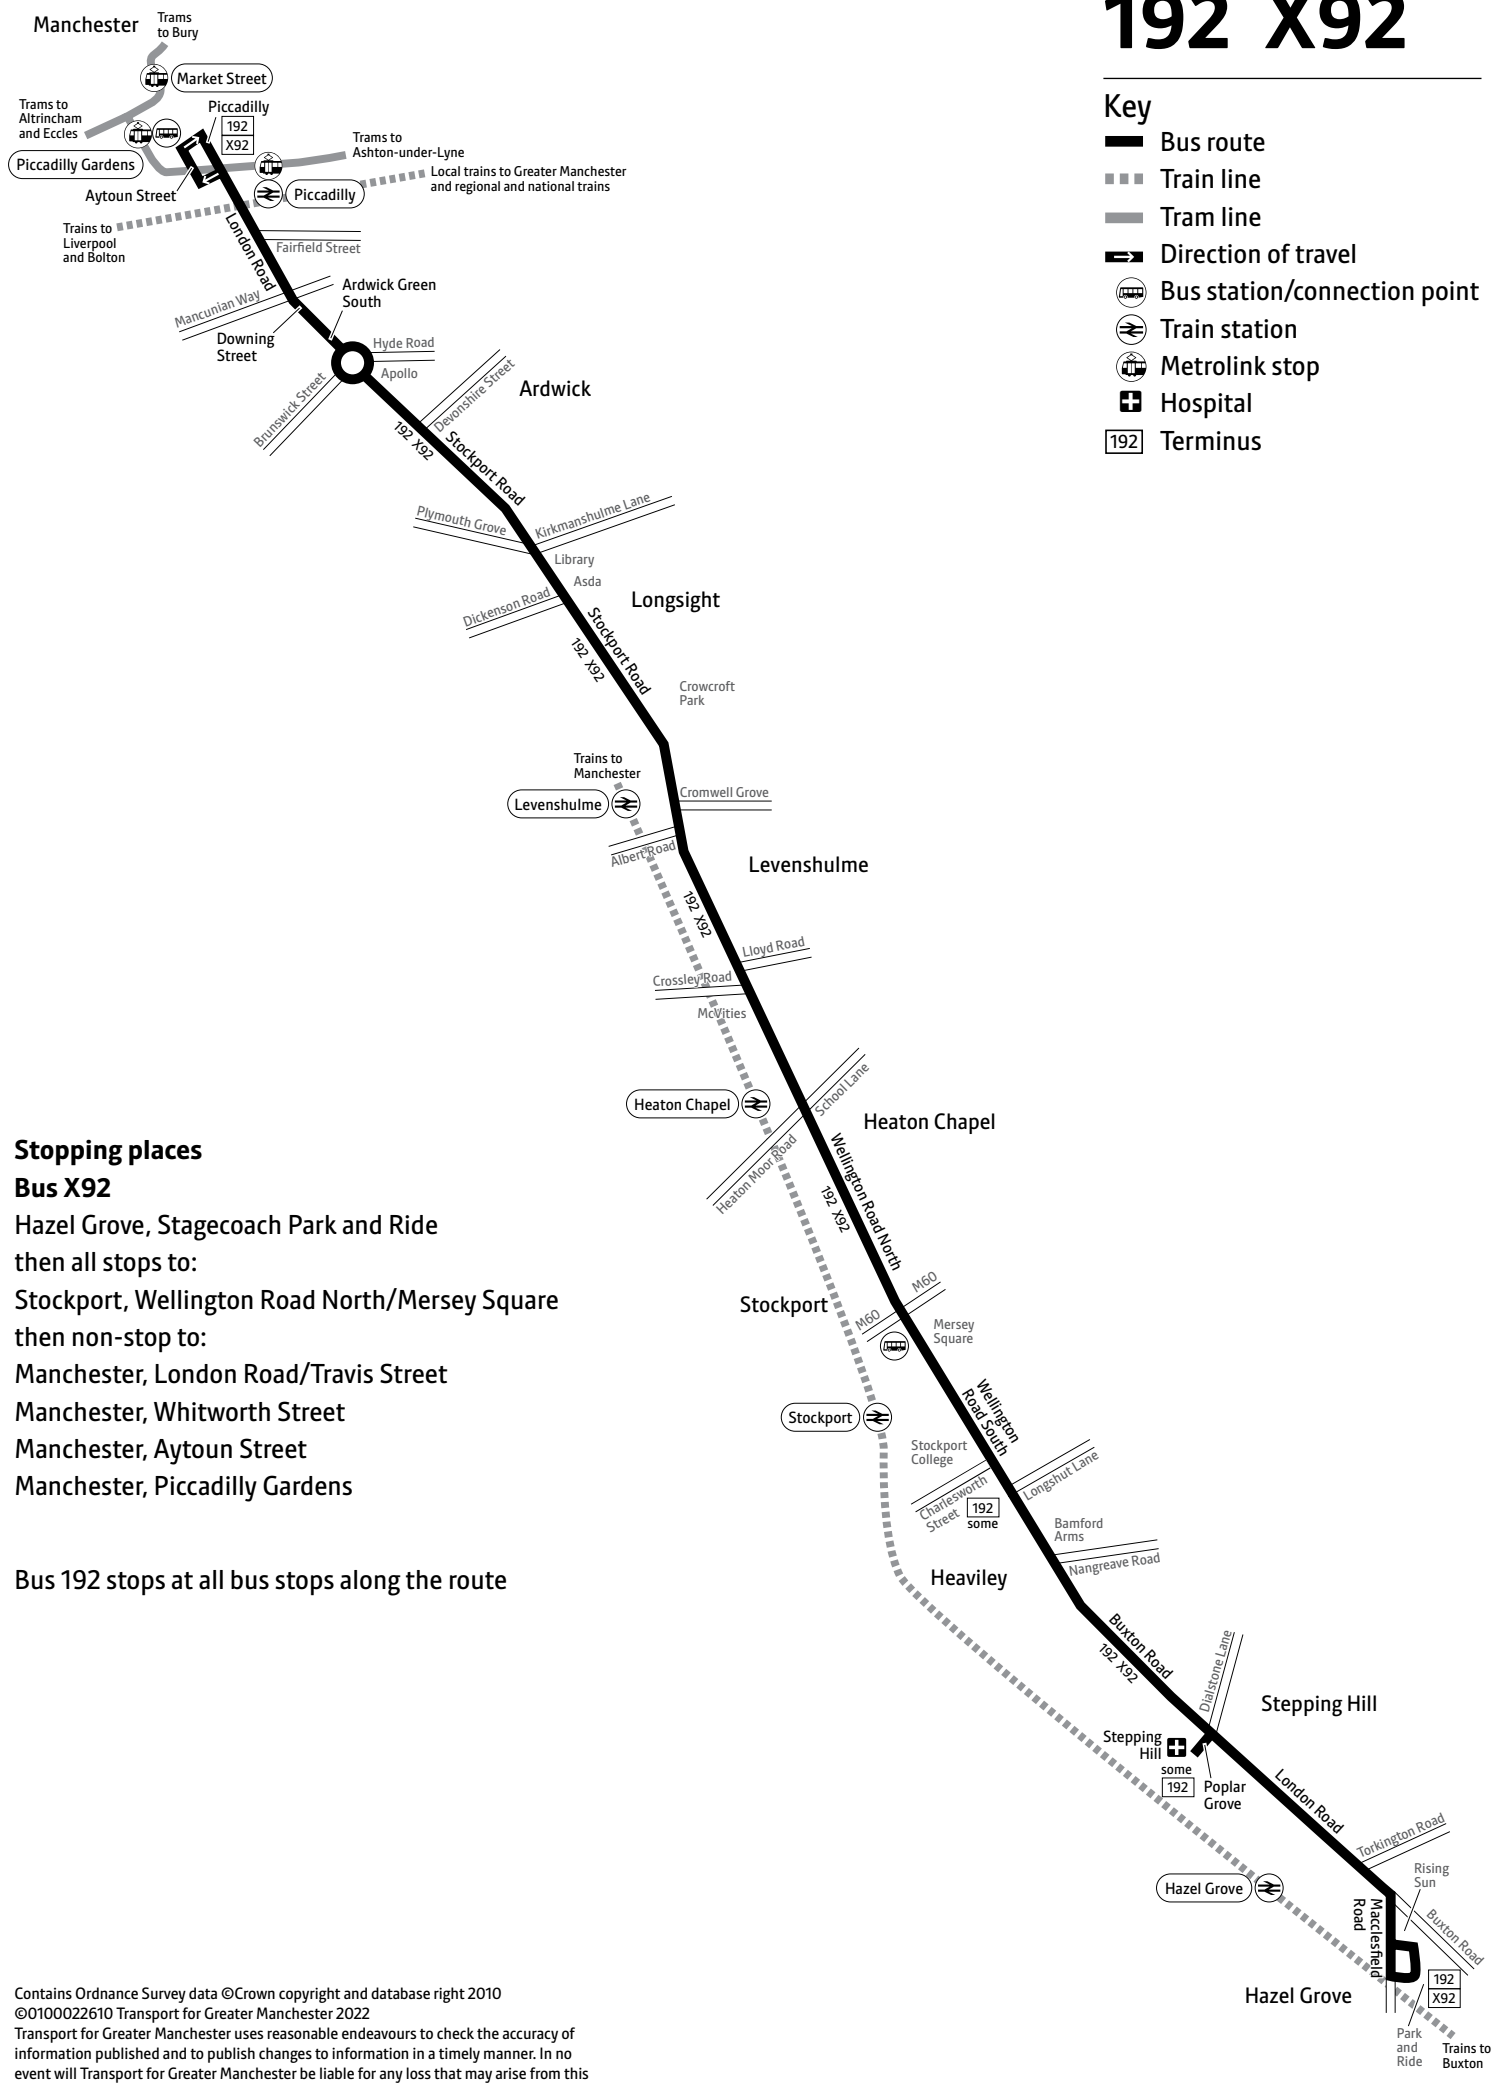

192 X92

Stopping places

Bus X92

- Hazel Grove, Stagecoach Park and Ride
- then all stops to:
- Stockport, Wellington Road North/Mersey Square
- then non-stop to:
- Manchester, London Road/Travis Street
- Manchester, Whitworth Street
- Manchester, Aytoun Street
- Manchester, Piccadilly Gardens

Bus 192 stops at all bus stops along the route

Contains Ordnance Survey data ©Crown copyright and database right 2010
©0100022610 Transport for Greater Manchester 2022
Transport for Greater Manchester uses reasonable endeavours to check the accuracy of information published and to publish changes to information in a timely manner. In no event will Transport for Greater Manchester be liable for any loss that may arise from this information being inaccurate.