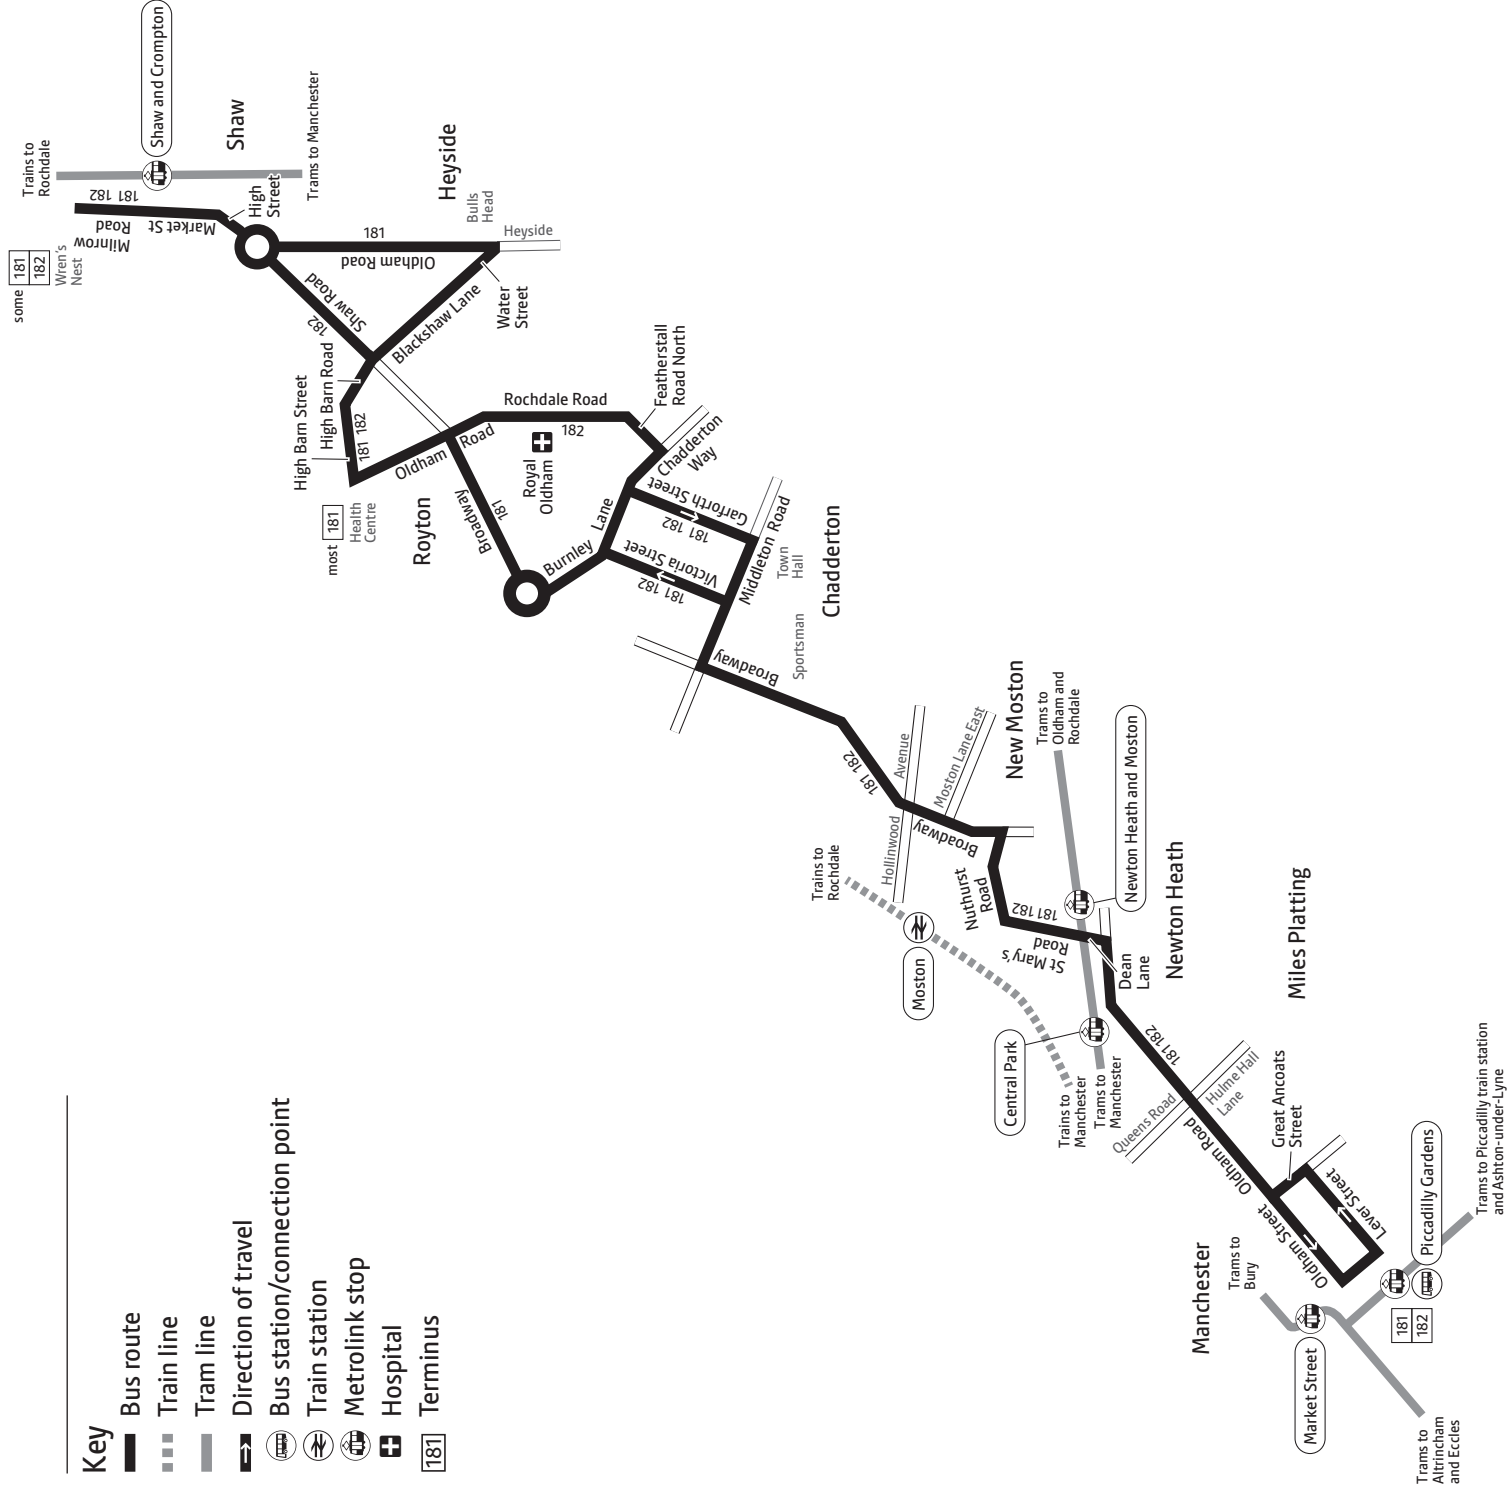

🚰 – Journey provided with the financial support of Transport for Greater Manchester

a – Continues to Newman RC College, Broadway arriving at 0829

SD – Schooldays only

♿ – All bus 181 and 182 journeys are run using easy access buses. See inside front cover of this leaflet for details

Summer times: between mid July and early September, some timetables will be different. Check www.tfgm.com for details

Continues after route plan

181 182

Key

-  Bus route
-  Train line
-  Tram line
-  Direction of travel
-  Bus station/connection point
-  Train station
-  Metrolink stop
-  Hospital
-  Terminus