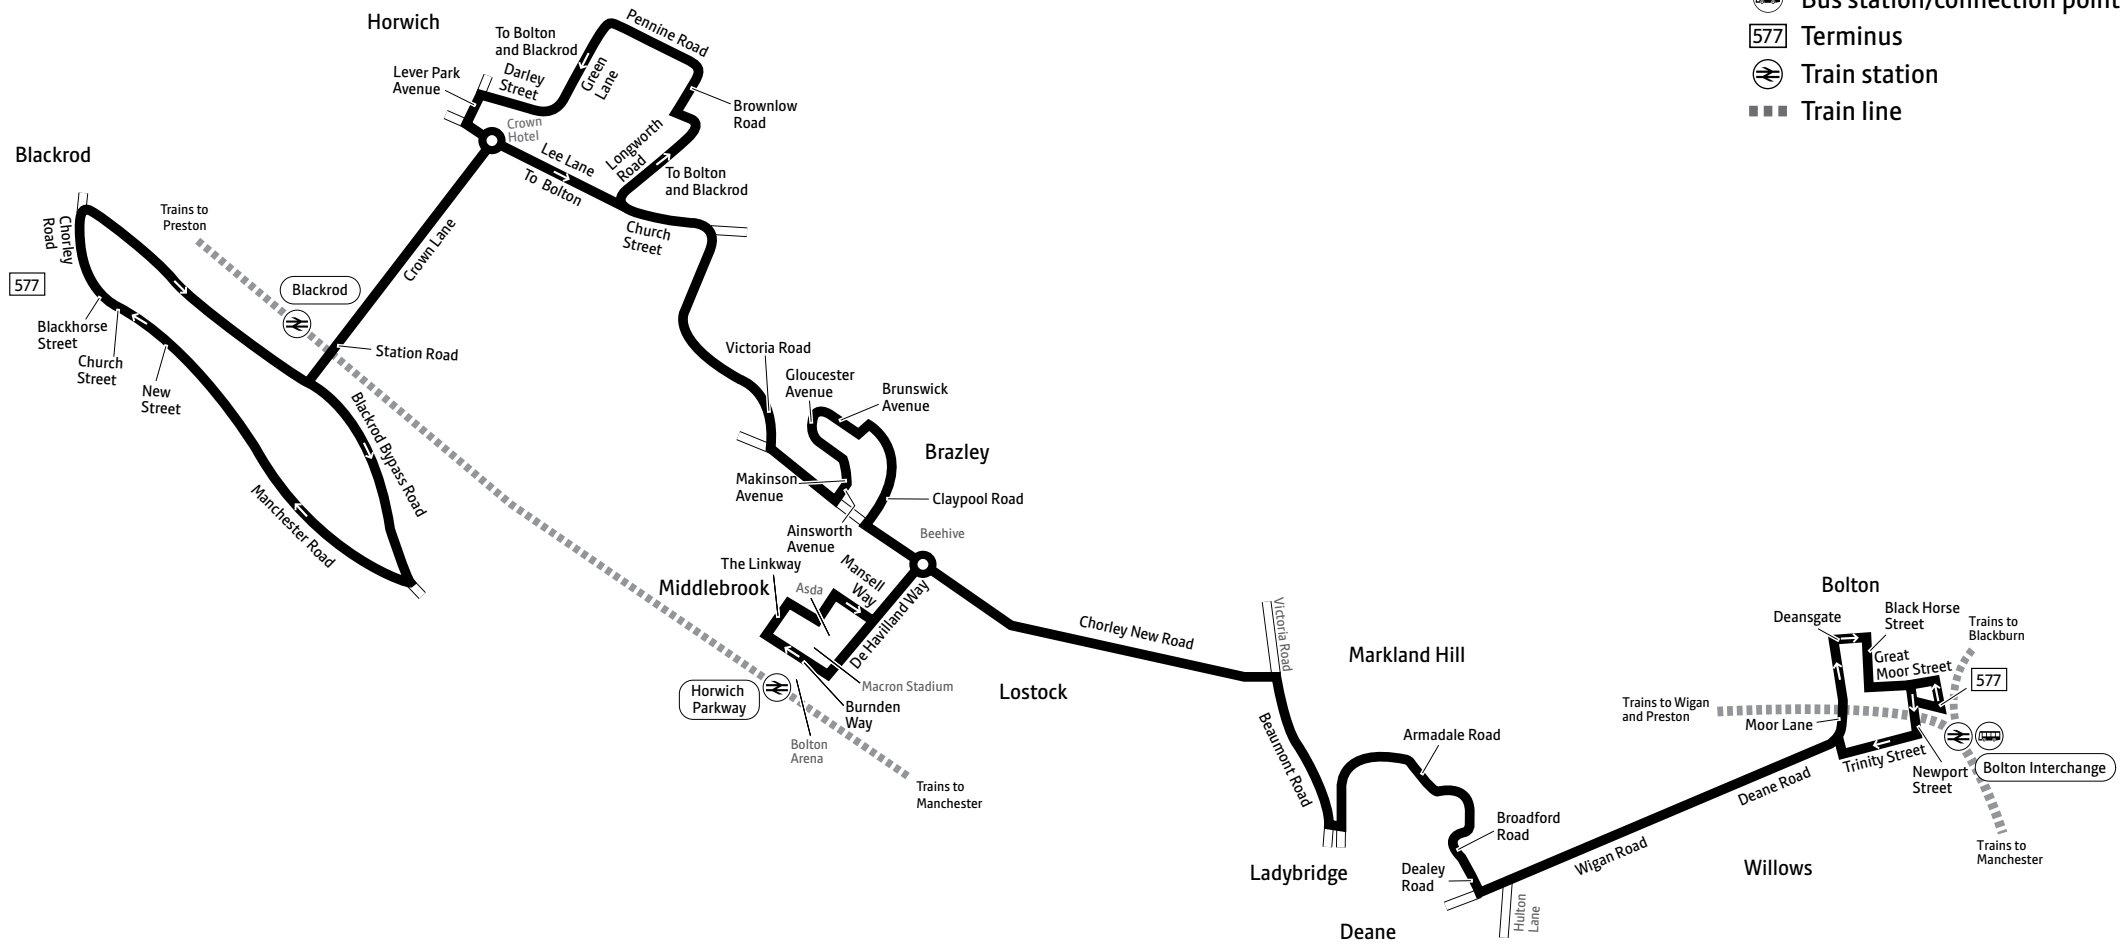

Travelshops

Bolton Interchange

Mon to Fri 7am to 5.30pm
Saturday 8am to 5.30pm
Sunday* Closed

*Including public holidays

577

Key

- Bus route
- ➔ Direction of travel
- 🚌 Bus station/connection point
- 577 Terminus
- 🚉 Train station
- Train line