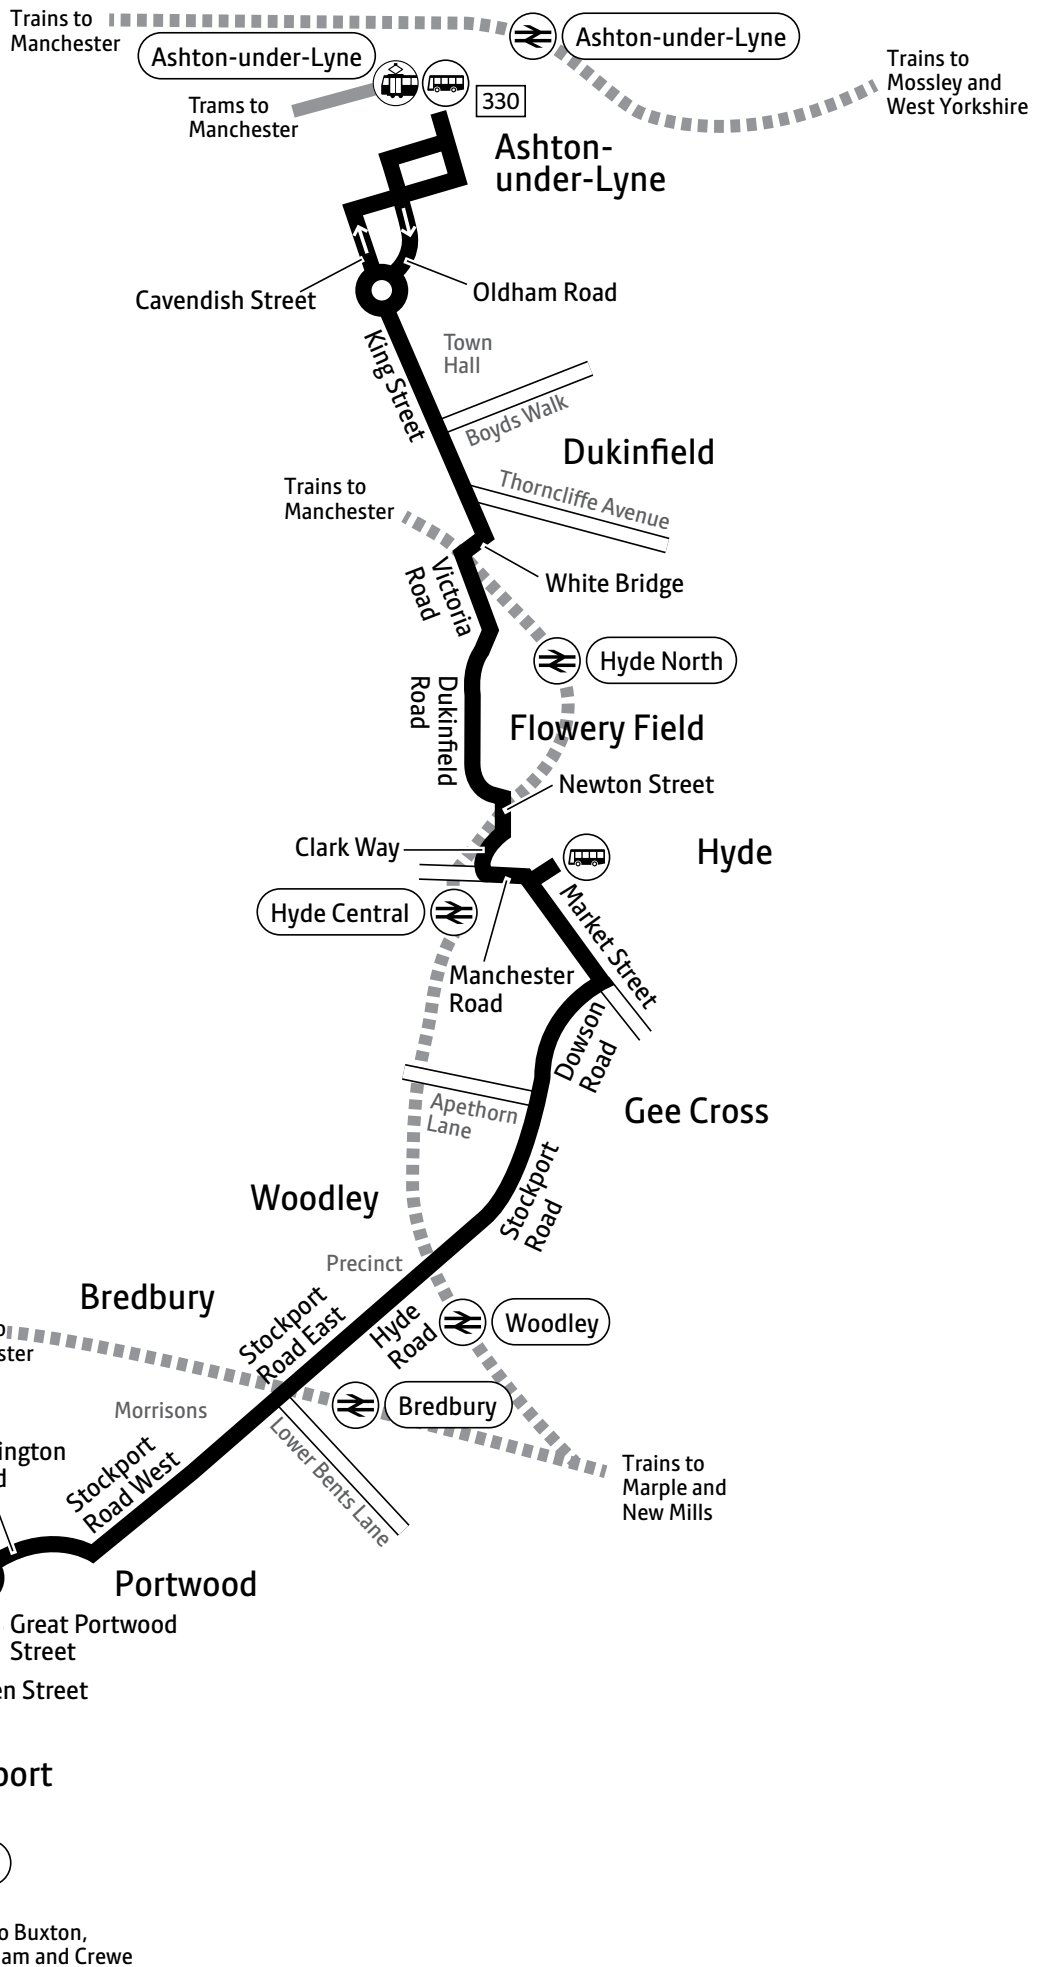

330

Key

- Bus route
- Train line
- Tram line
- Direction of travel
- Bus station/connection point
- Train station
- Metrolink stop
- Terminus