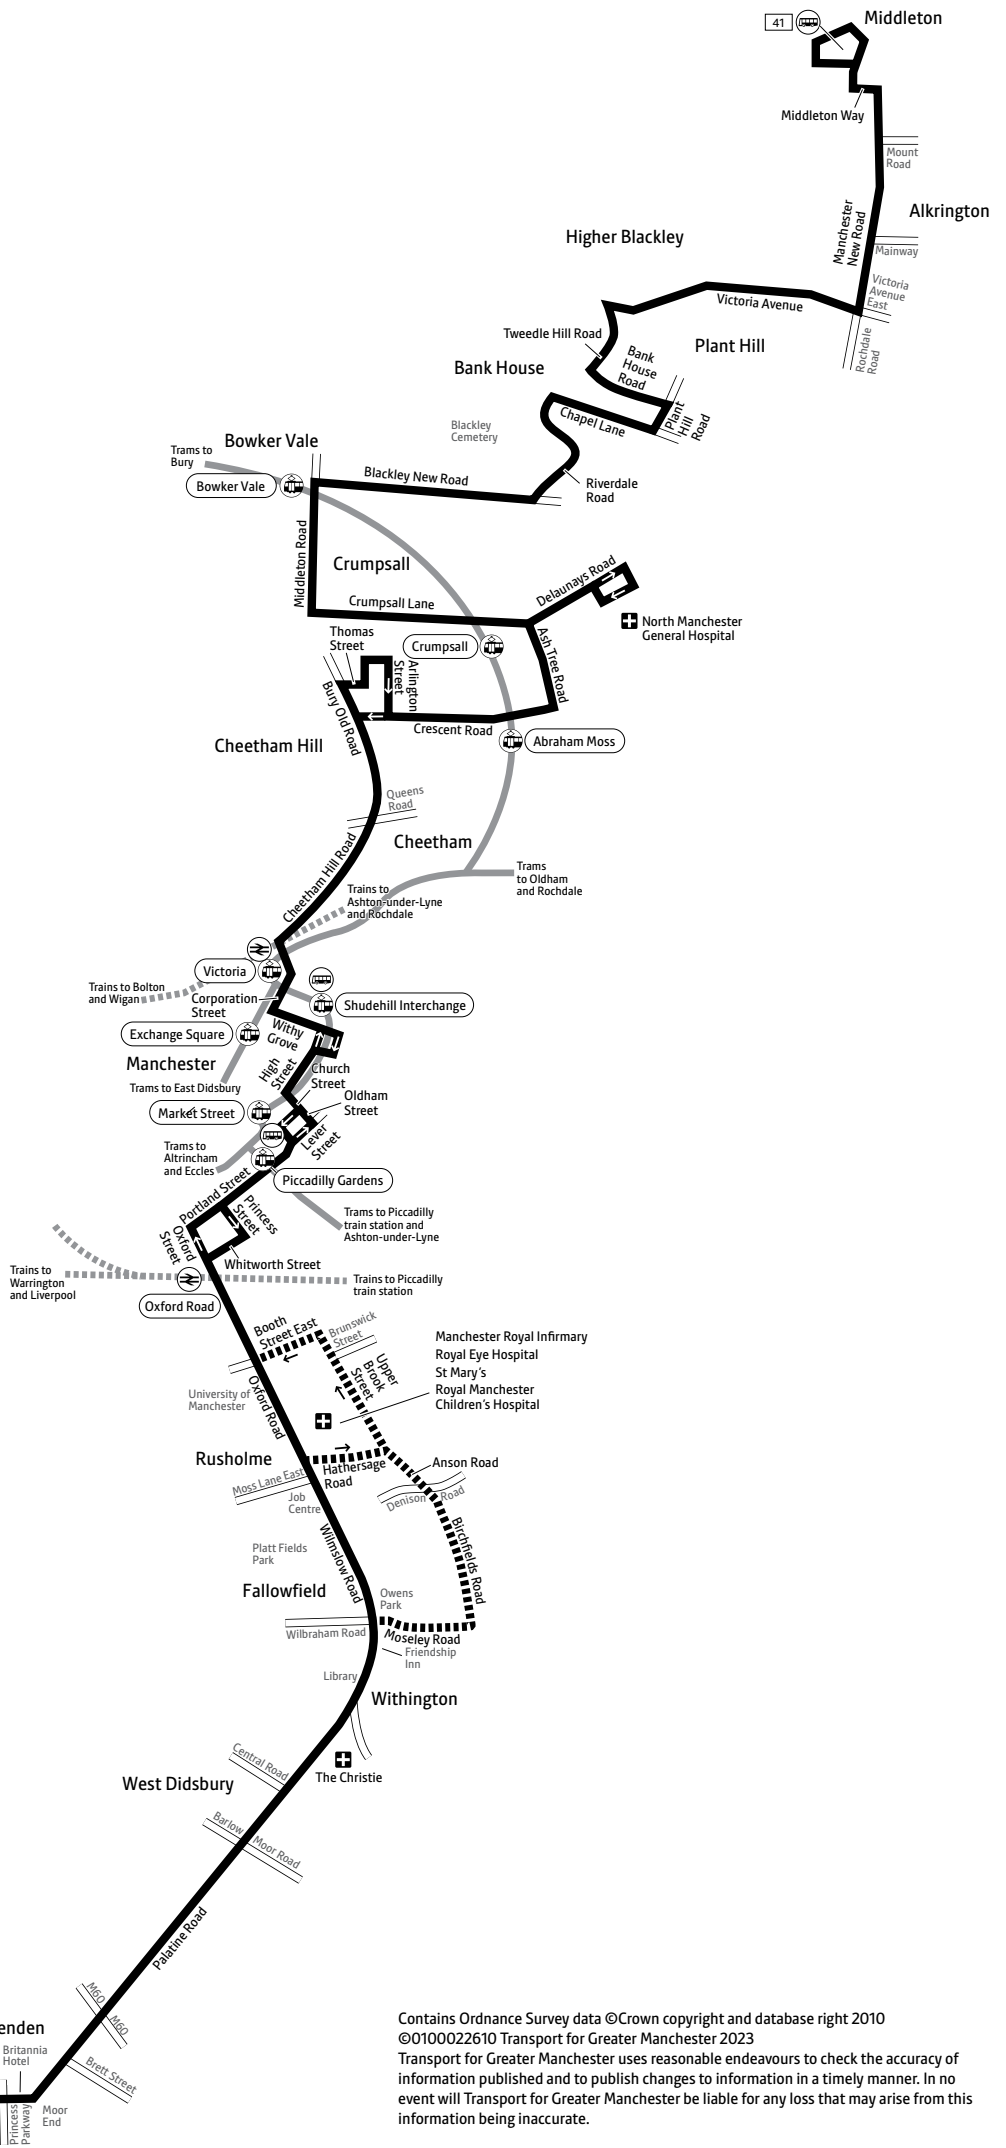

Key

- Bus route
- Friday and Saturday evenings only
- Train line
- Tram line
- Direction of travel
- Bus station/connection point
- Train station
- Metrolink stop
- Hospital
- Terminus

Contains Ordnance Survey data ©Crown copyright and database right 2010
©0100022610 Transport for Greater Manchester 2023
Transport for Greater Manchester uses reasonable endeavours to check the accuracy of information published and to publish changes to information in a timely manner. In no event will Transport for Greater Manchester be liable for any loss that may arise from this information being inaccurate.