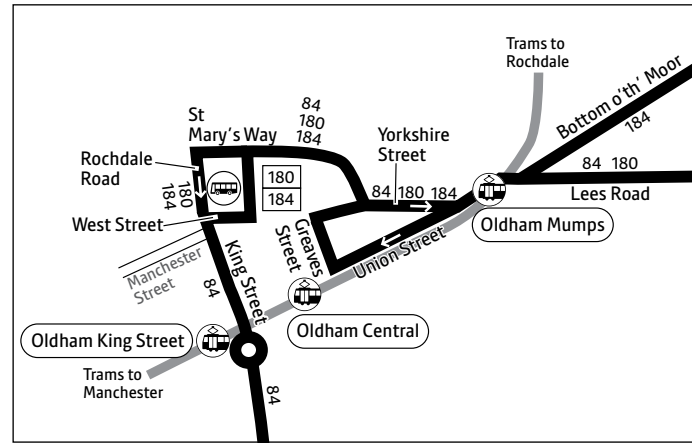

Additional journey (Mondays to Fridays) 0933, 1003 Manchester, Piccadilly Gardens – Oldham, Mumps
(schooldays only) 1438 Hollinwood, Wickentree Lane – Oldham, Bus Station

Bus 84 is run by First Manchester with the financial support Transport for Greater Manchester between Grotton and Uppermill

b – Bus S84

c – Continues to Saddleworth School 4 minutes later

SD – Schooldays only

♿ – All bus 84 and S84 journeys are run using easy access buses. See inside front cover of this leaflet for details

Summer times: between mid July and early September, some timetables will be different. Check www.tfgm.com for details

Continues after route plan

84 180 184

Key

-  Bus route
-  Train line
-  Tram line
-  Direction of travel
-  Bus station/connection point
-  Train station
-  Metrolink stop
-  Terminus

Routes in Oldham town centre