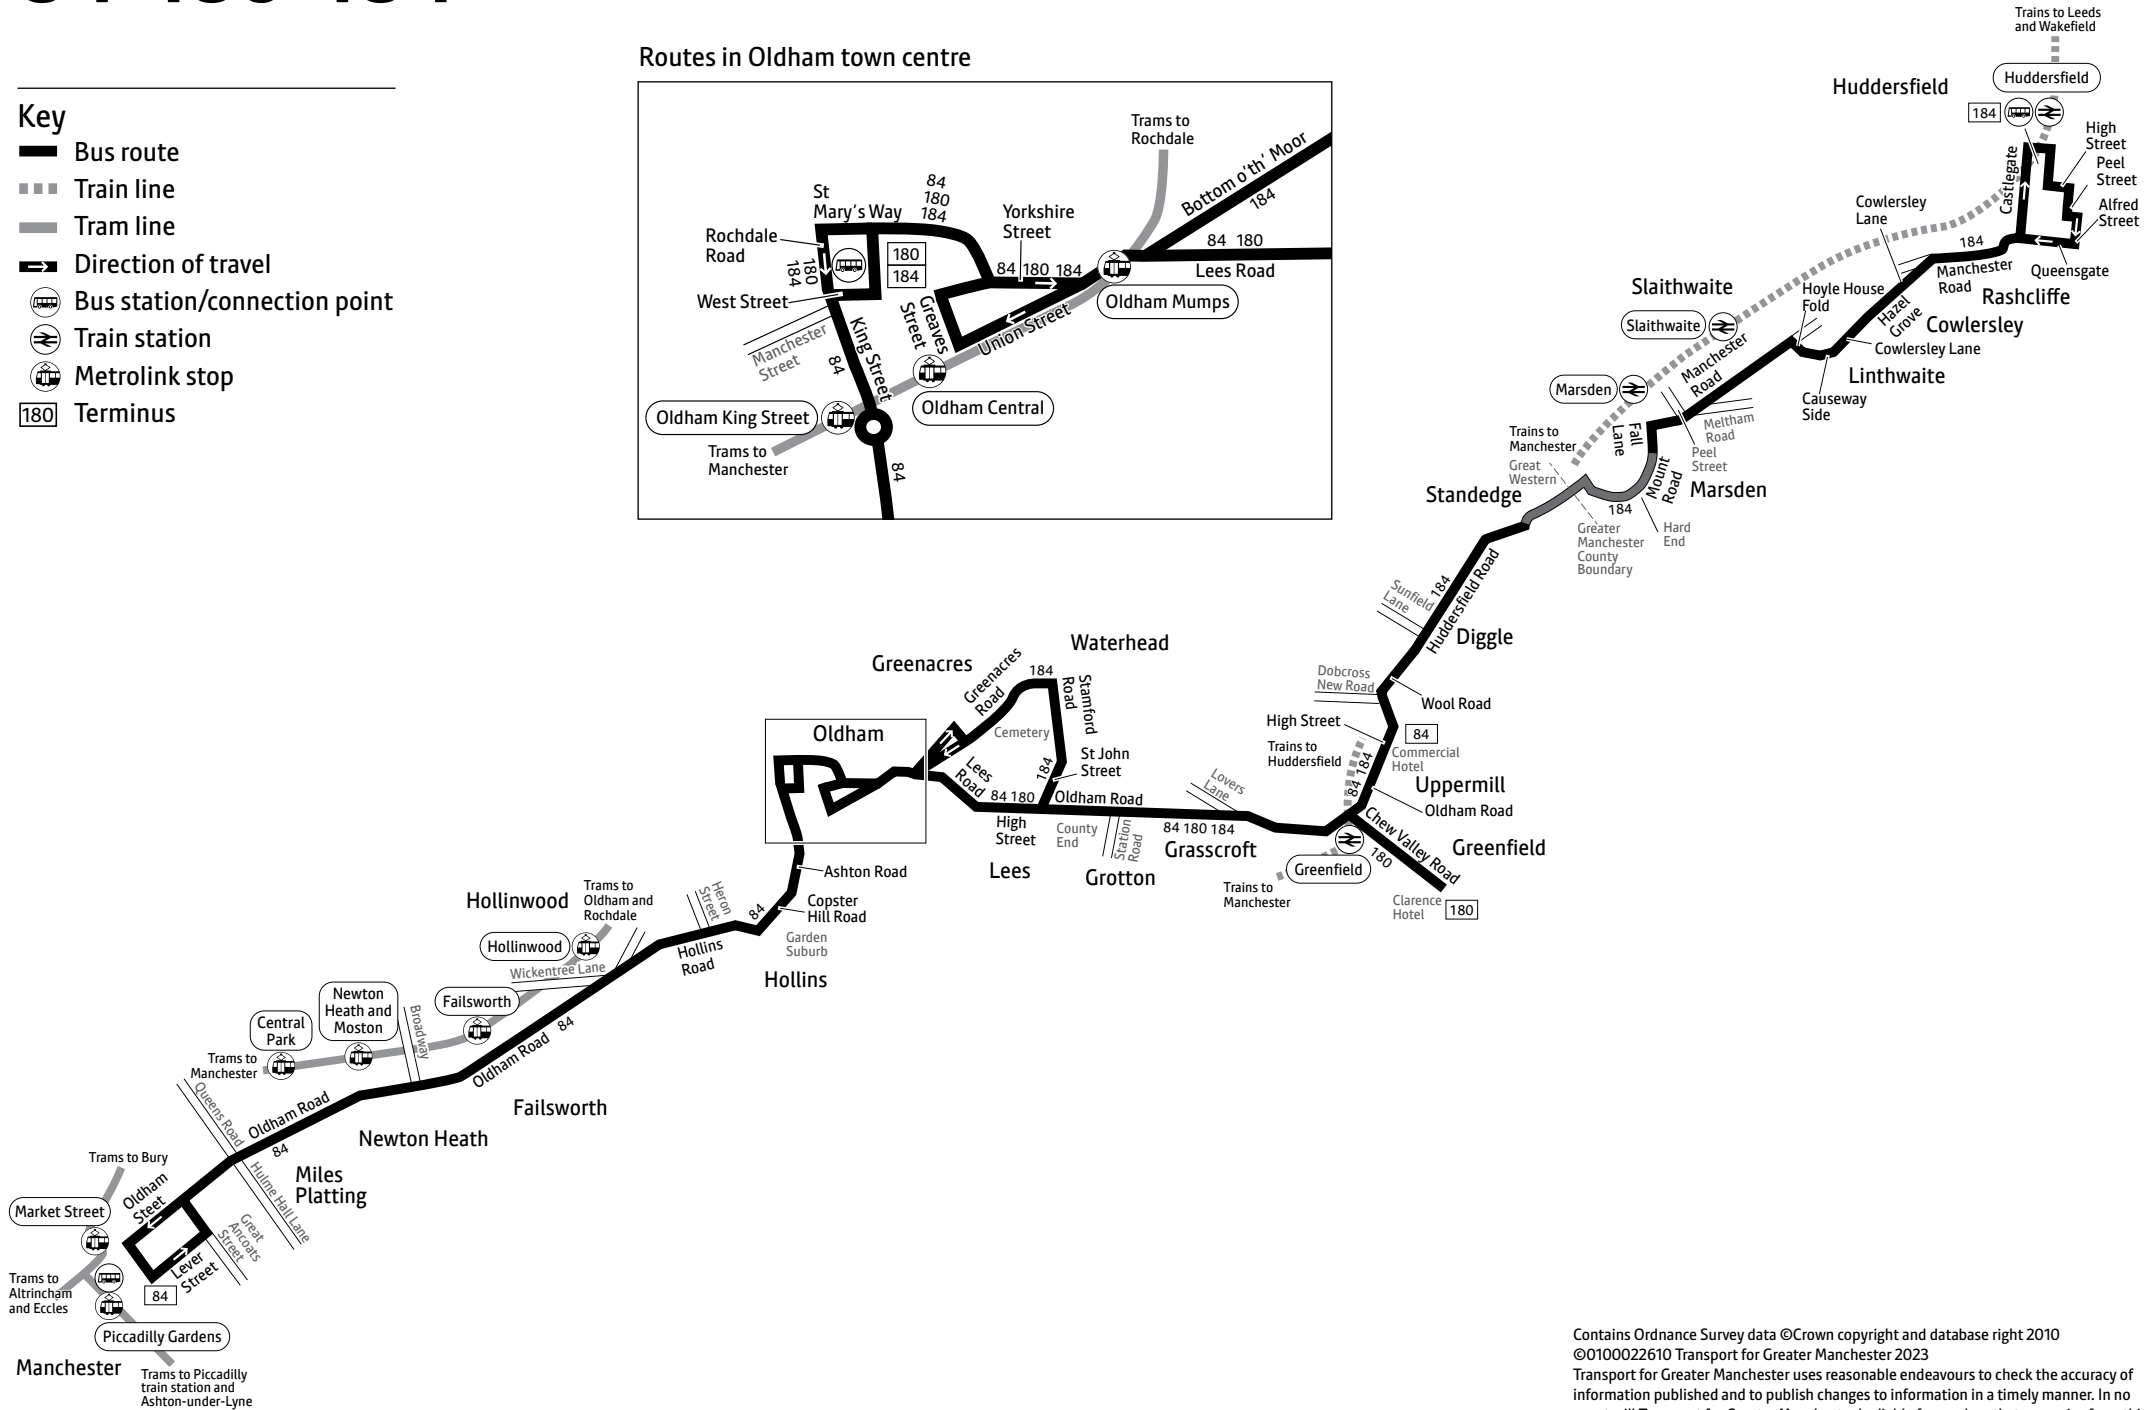

84 180 184

Key

- Bus route
- Train line
- Tram line
- Direction of travel
- Bus station/connection point
- Train station
- Metrolink stop
- Terminus

Routes in Oldham town centre