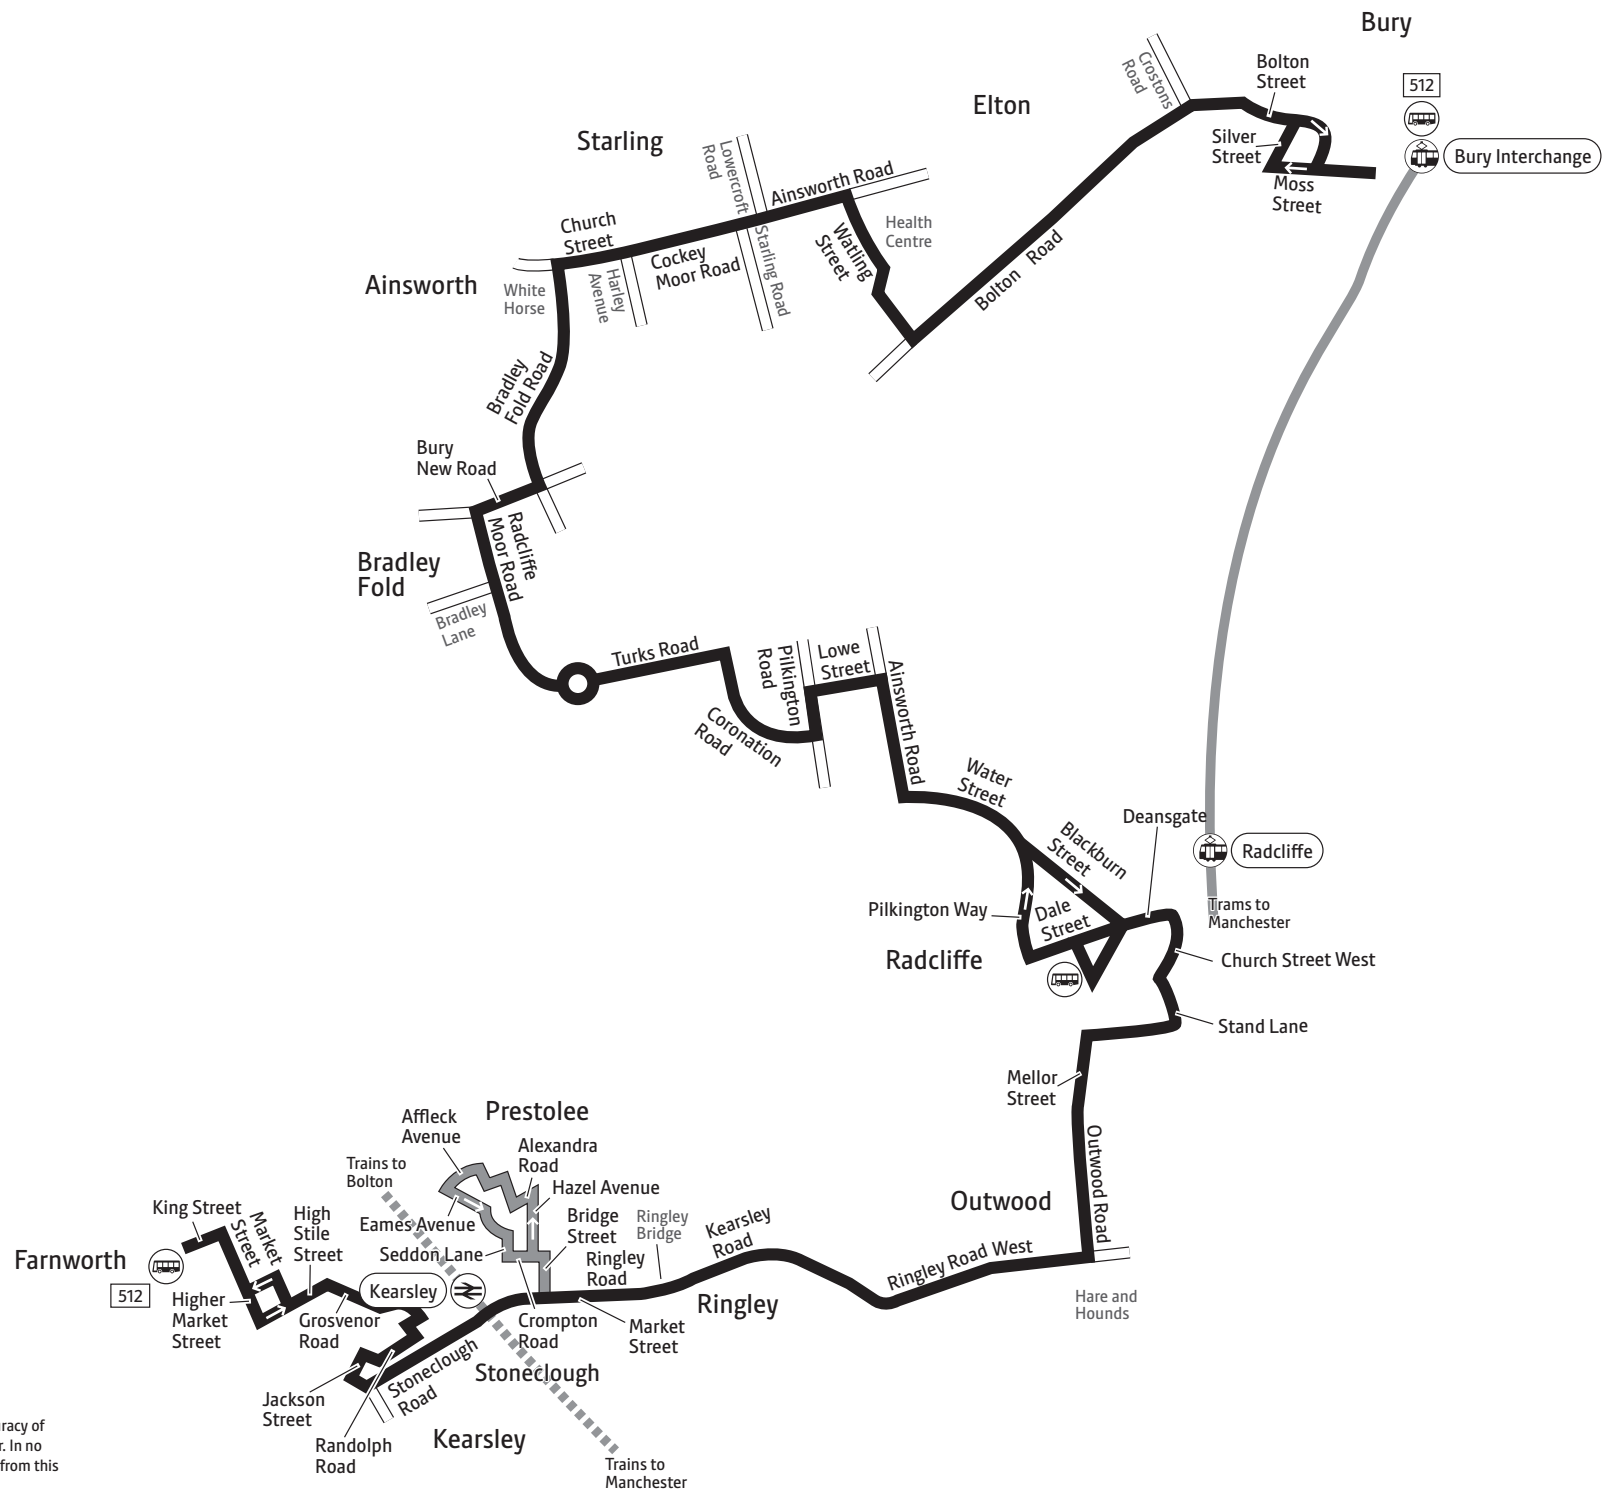

Using this timetable

Timetables show the direction of travel, bus numbers and the days of the week. Main stops on the route are listed on the left. Where no time is shown against a particular stop, the bus does not stop there on that journey. Check any letters which are shown in the timetable against the key at the bottom of the page.

-  Bus route
-  Hail and ride:
passengers can get on or off
the bus wherever it is safe
-  Train line
-  Tram line
-  Direction of travel
-  Bus station/connection point
-  Train station
-  Metrolink stop
-  Terminus