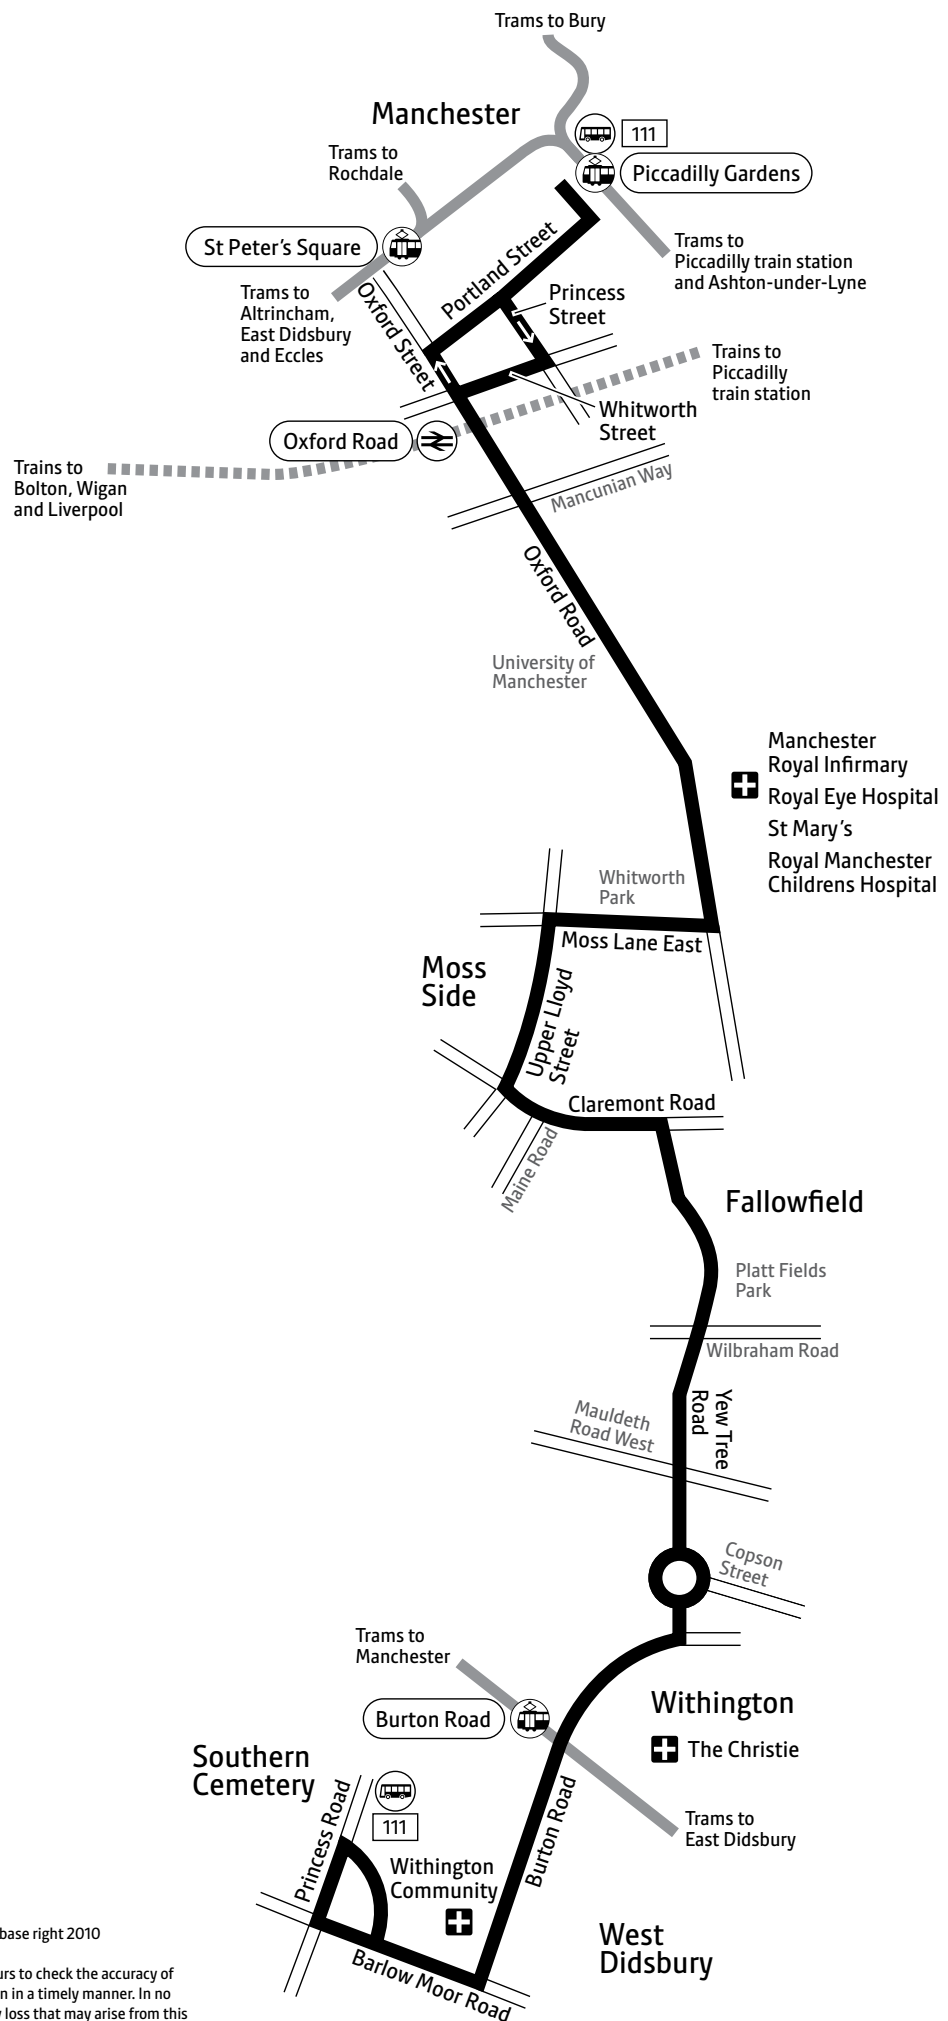

Key

- Bus route
- Train line
- Tram line
- Direction of travel
- Bus station/connection point
- Train station
- Metrolink stop
- Hospital
- Terminus