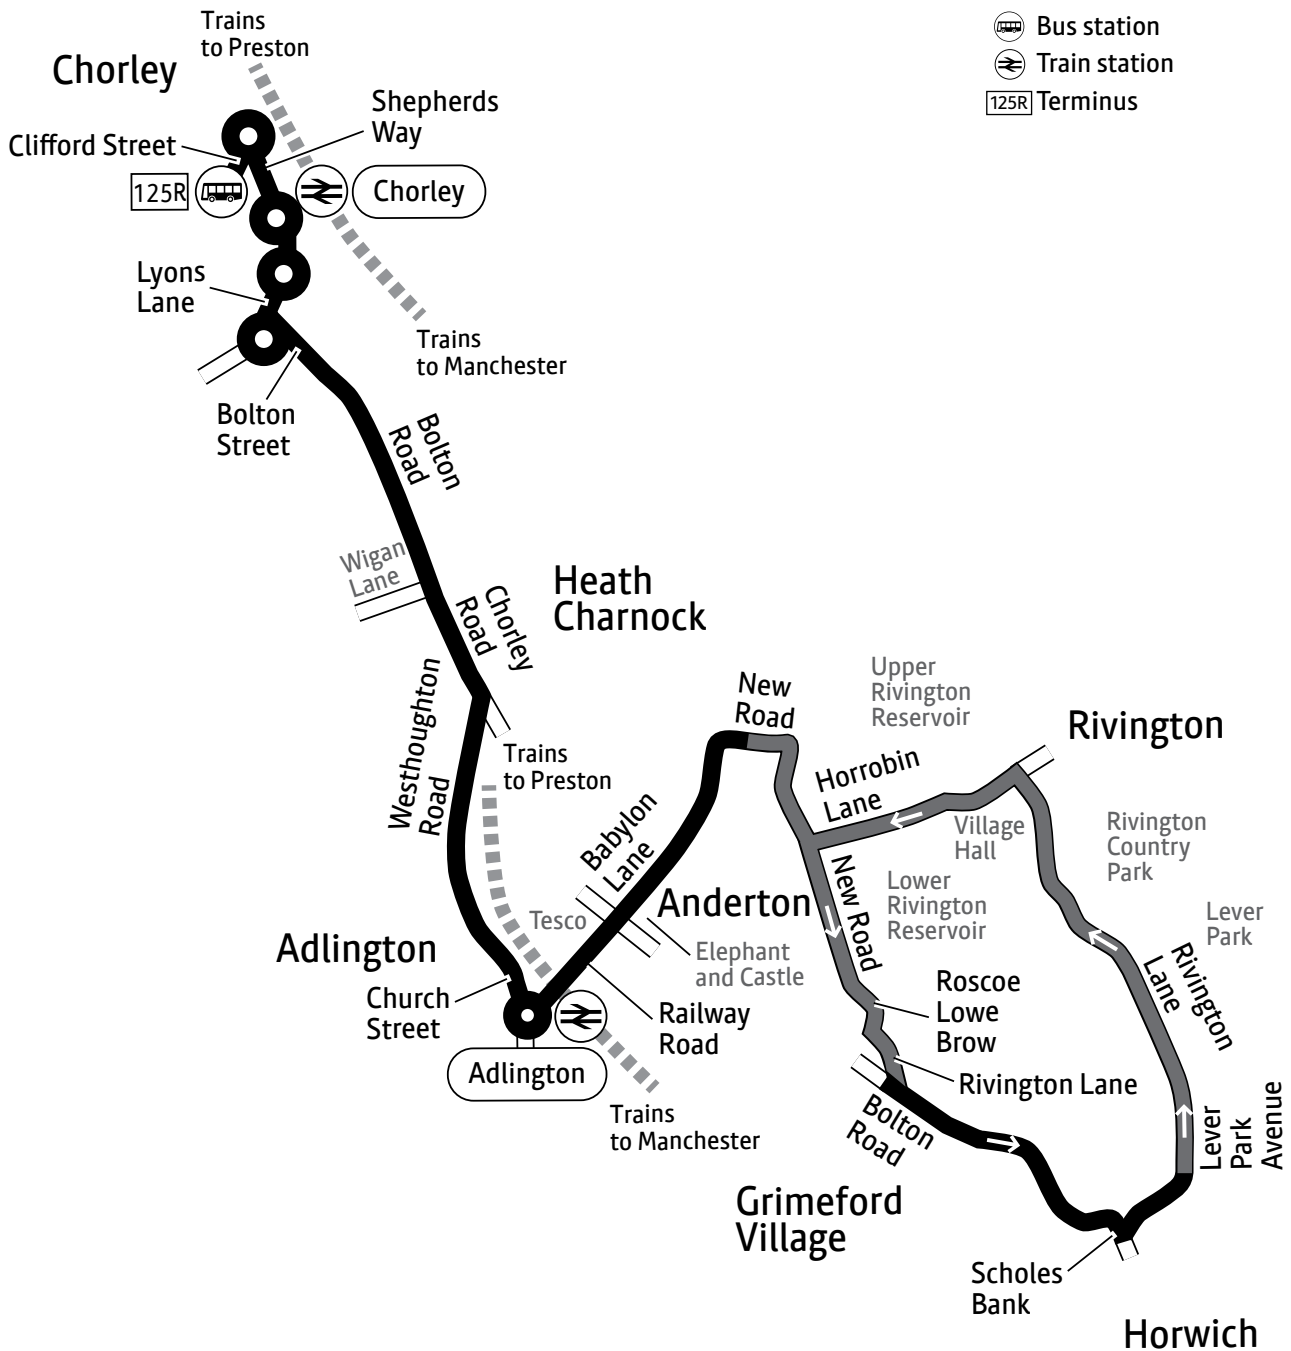

From 3 May

125R

Route reintroduced on Sundays and public holidays until 1 November 2026.

Buses will be rerouted to run via Adlington train station but will no longer run between Horwich and Middlebrook.

Bus

Using this timetable

Timetables show the direction of travel, bus numbers and the days of the week.

Main stops on the route are listed on the left. Where no time is shown against a particular stop, the bus does not stop there on that journey. Check any letters which are shown in the timetable against the key at the bottom of the page.

Using the 24 hour clock

Times are shown in four figures. The first two are the hour and the last two are the minutes.

0753 is 53 minutes past 7am

1953 is 53 minutes past 7pm

Operator details

Pilkingtonbus

Argyle Street

Sunday* Closed

*Including public holidays

125R

Key

-  Bus route
-  Hail and ride:
passengers can get on or off
the bus wherever it is safe
-  Train line
-  Direction of travel
-  Bus station
-  Train station
-  Terminus