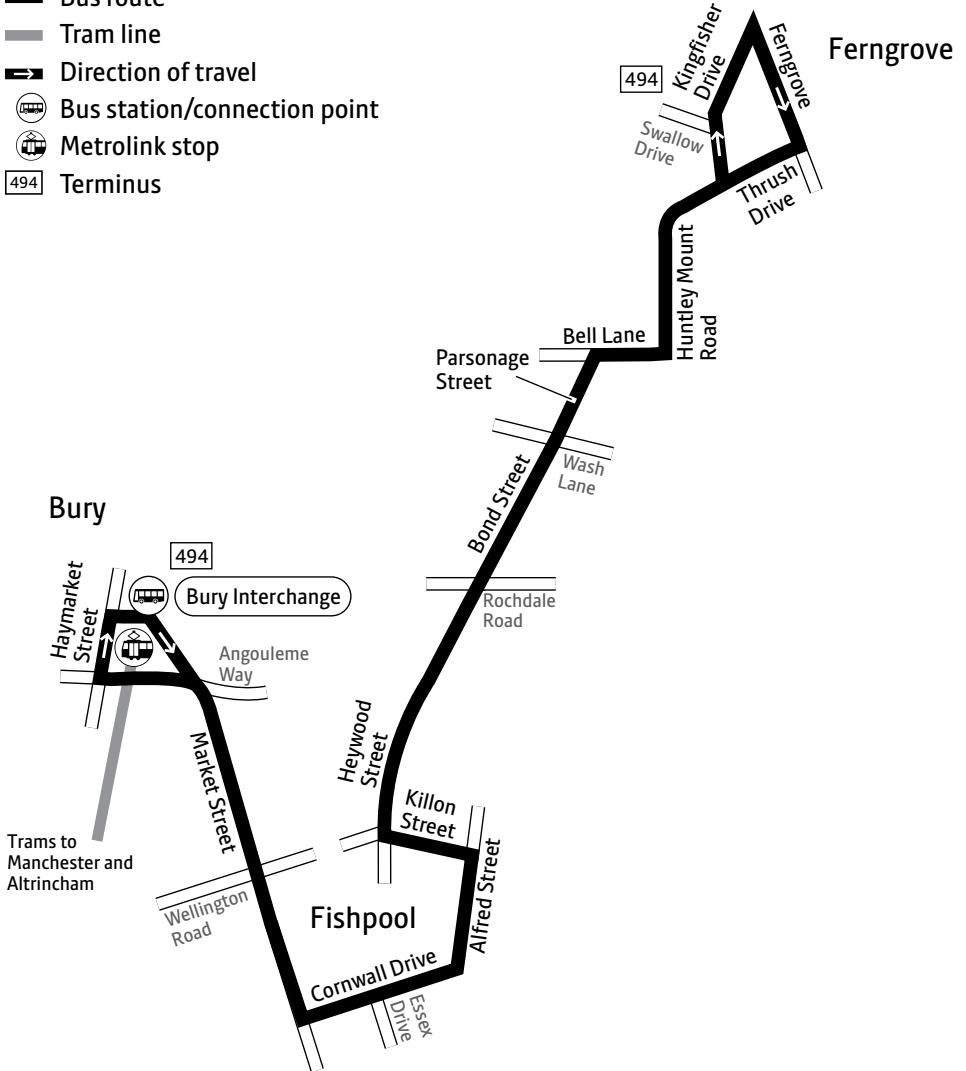

494

Key

- Bus route
- Tram line
- Direction of travel
- Bus station/connection point
- Metrolink stop
- Terminus

Contains Ordnance Survey data ©Crown copyright and database right 2010
©0100022610 Transport for Greater Manchester 2020
Transport for Greater Manchester uses reasonable endeavours to check the accuracy of information published and to publish changes to information in a timely manner. In no event will Transport for Greater Manchester be liable for any loss that may arise from this information being inaccurate.