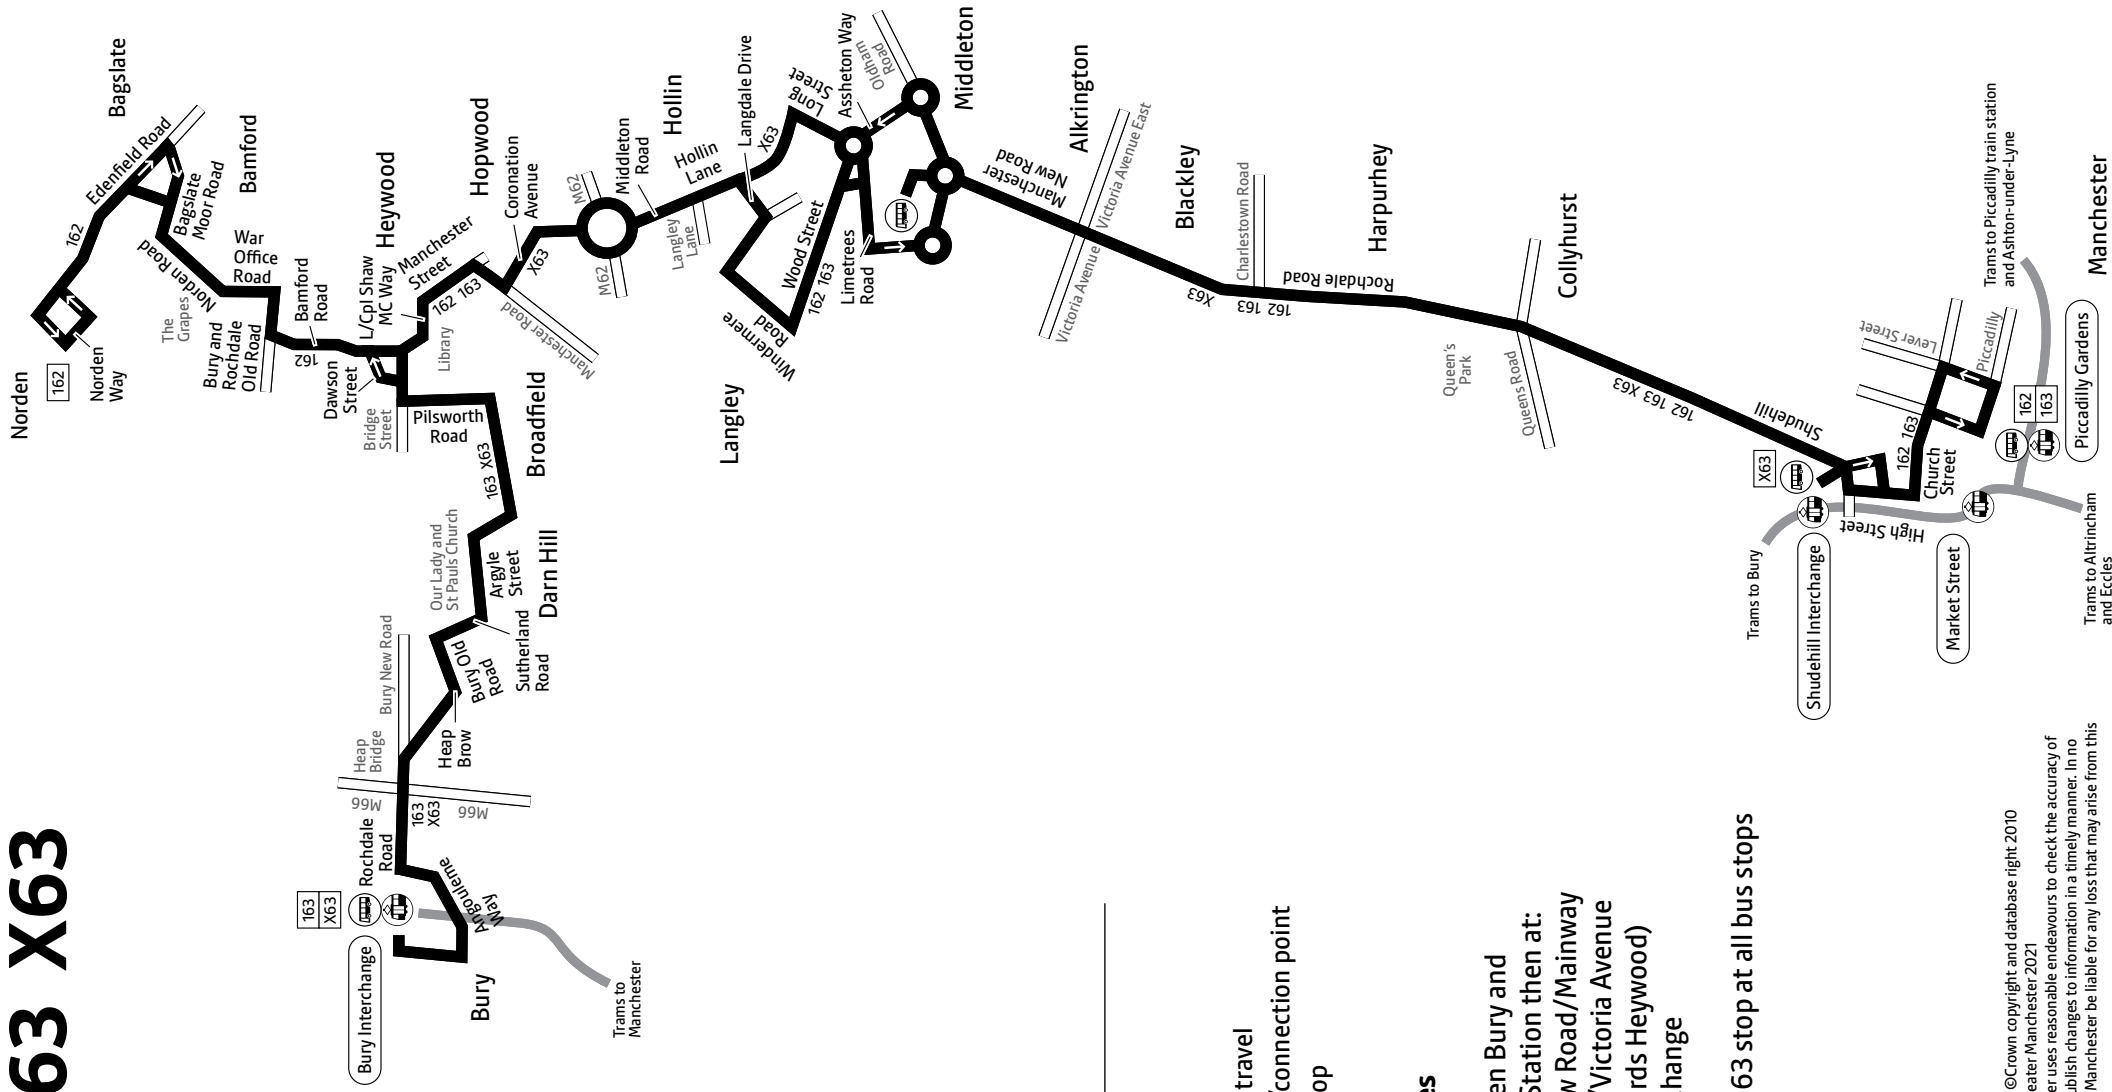

162 163 X63

Key

- Bus route
- Tram line
- Direction of travel
- Bus station/connection point
- Metrolink stop
- Terminus

Stopping places

X63

All stops between Bury and Middleton Bus Station then at: Manchester New Road/Mainway Rochdale Road/Victoria Avenue Shudehill (towards Heywood) Shudehill Interchange