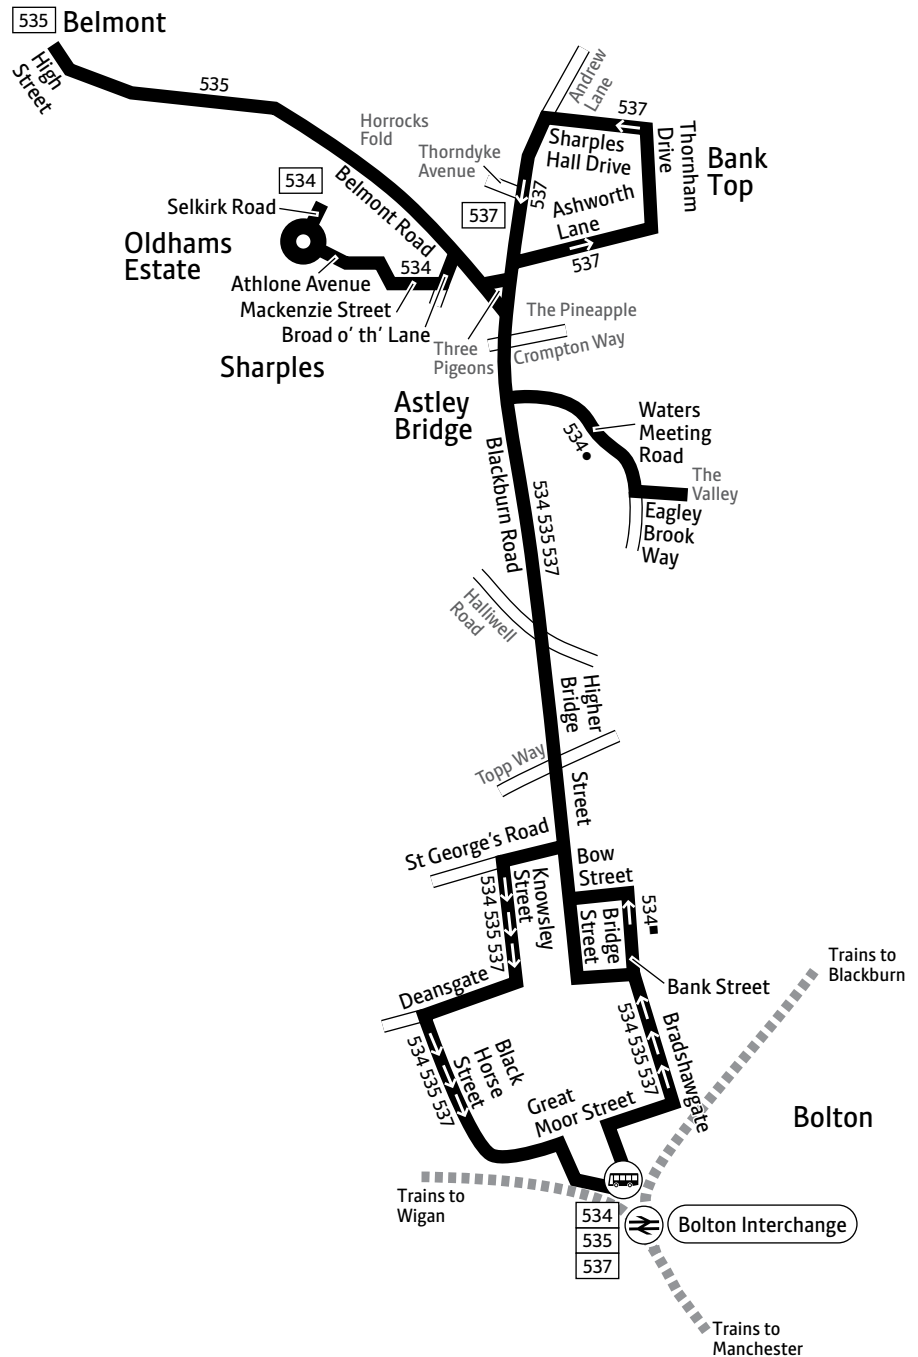

534 535 537

Key

- Bus route
- Train line
- Direction of travel
- Bus station/connection point
- Train station
- Evening, Sunday and public holiday journeys only
- Arriva journeys only
- Terminus