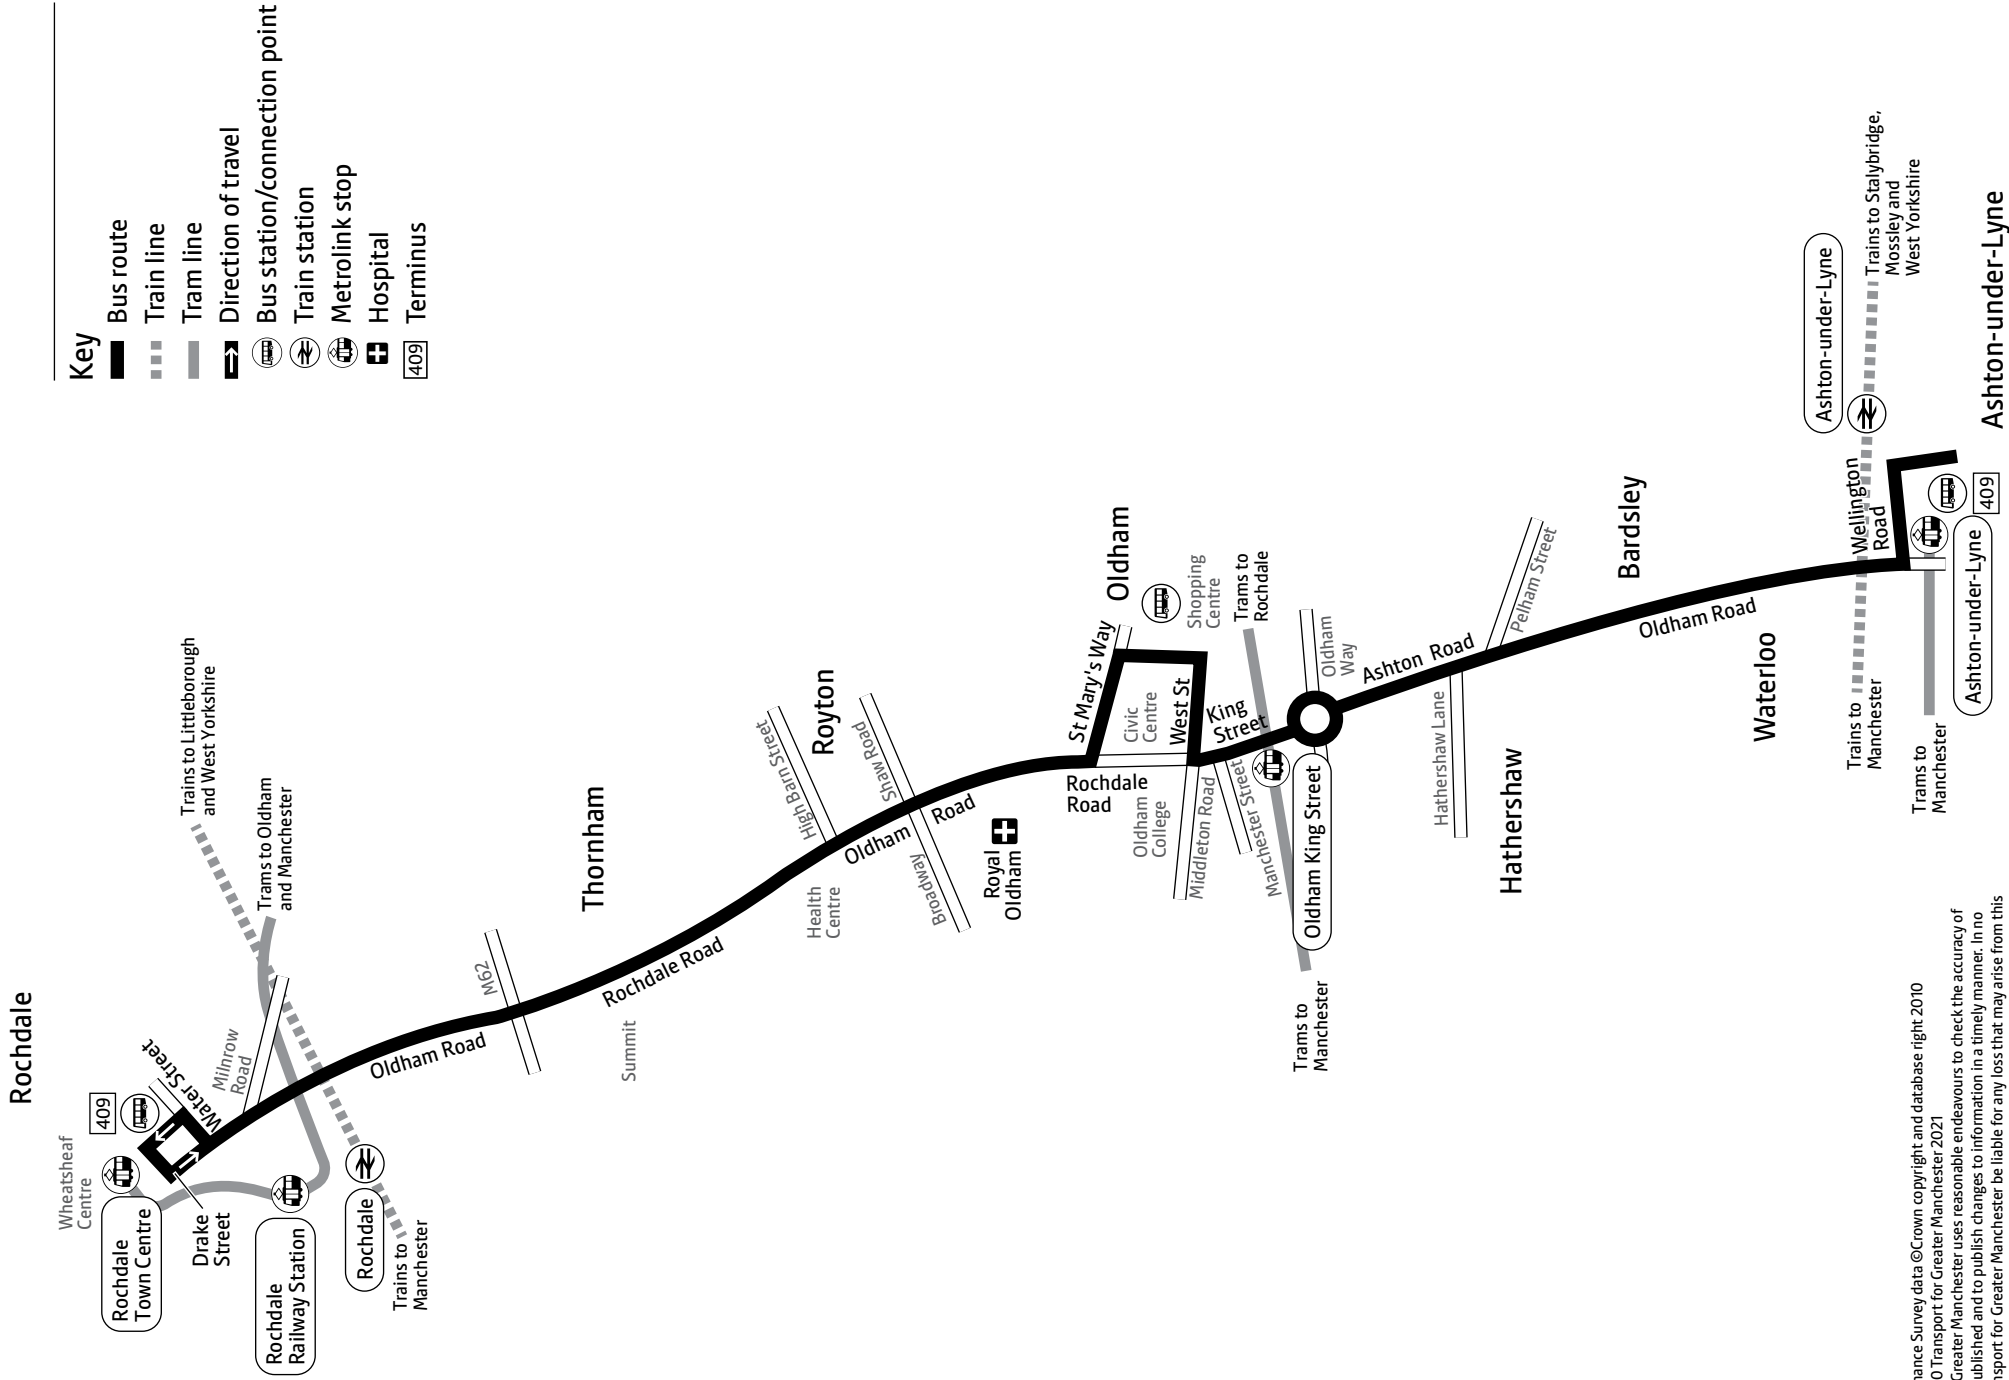

409

Contains Ordnance Survey data © Crown copyright and database right 2010
© 0100022610 Transport for Greater Manchester 2021
Transport for Greater Manchester uses reasonable endeavours to check the accuracy of information published and to publish changes to information in a timely manner. In no event will Transport for Greater Manchester be liable for any loss that may arise from this information being inaccurate.