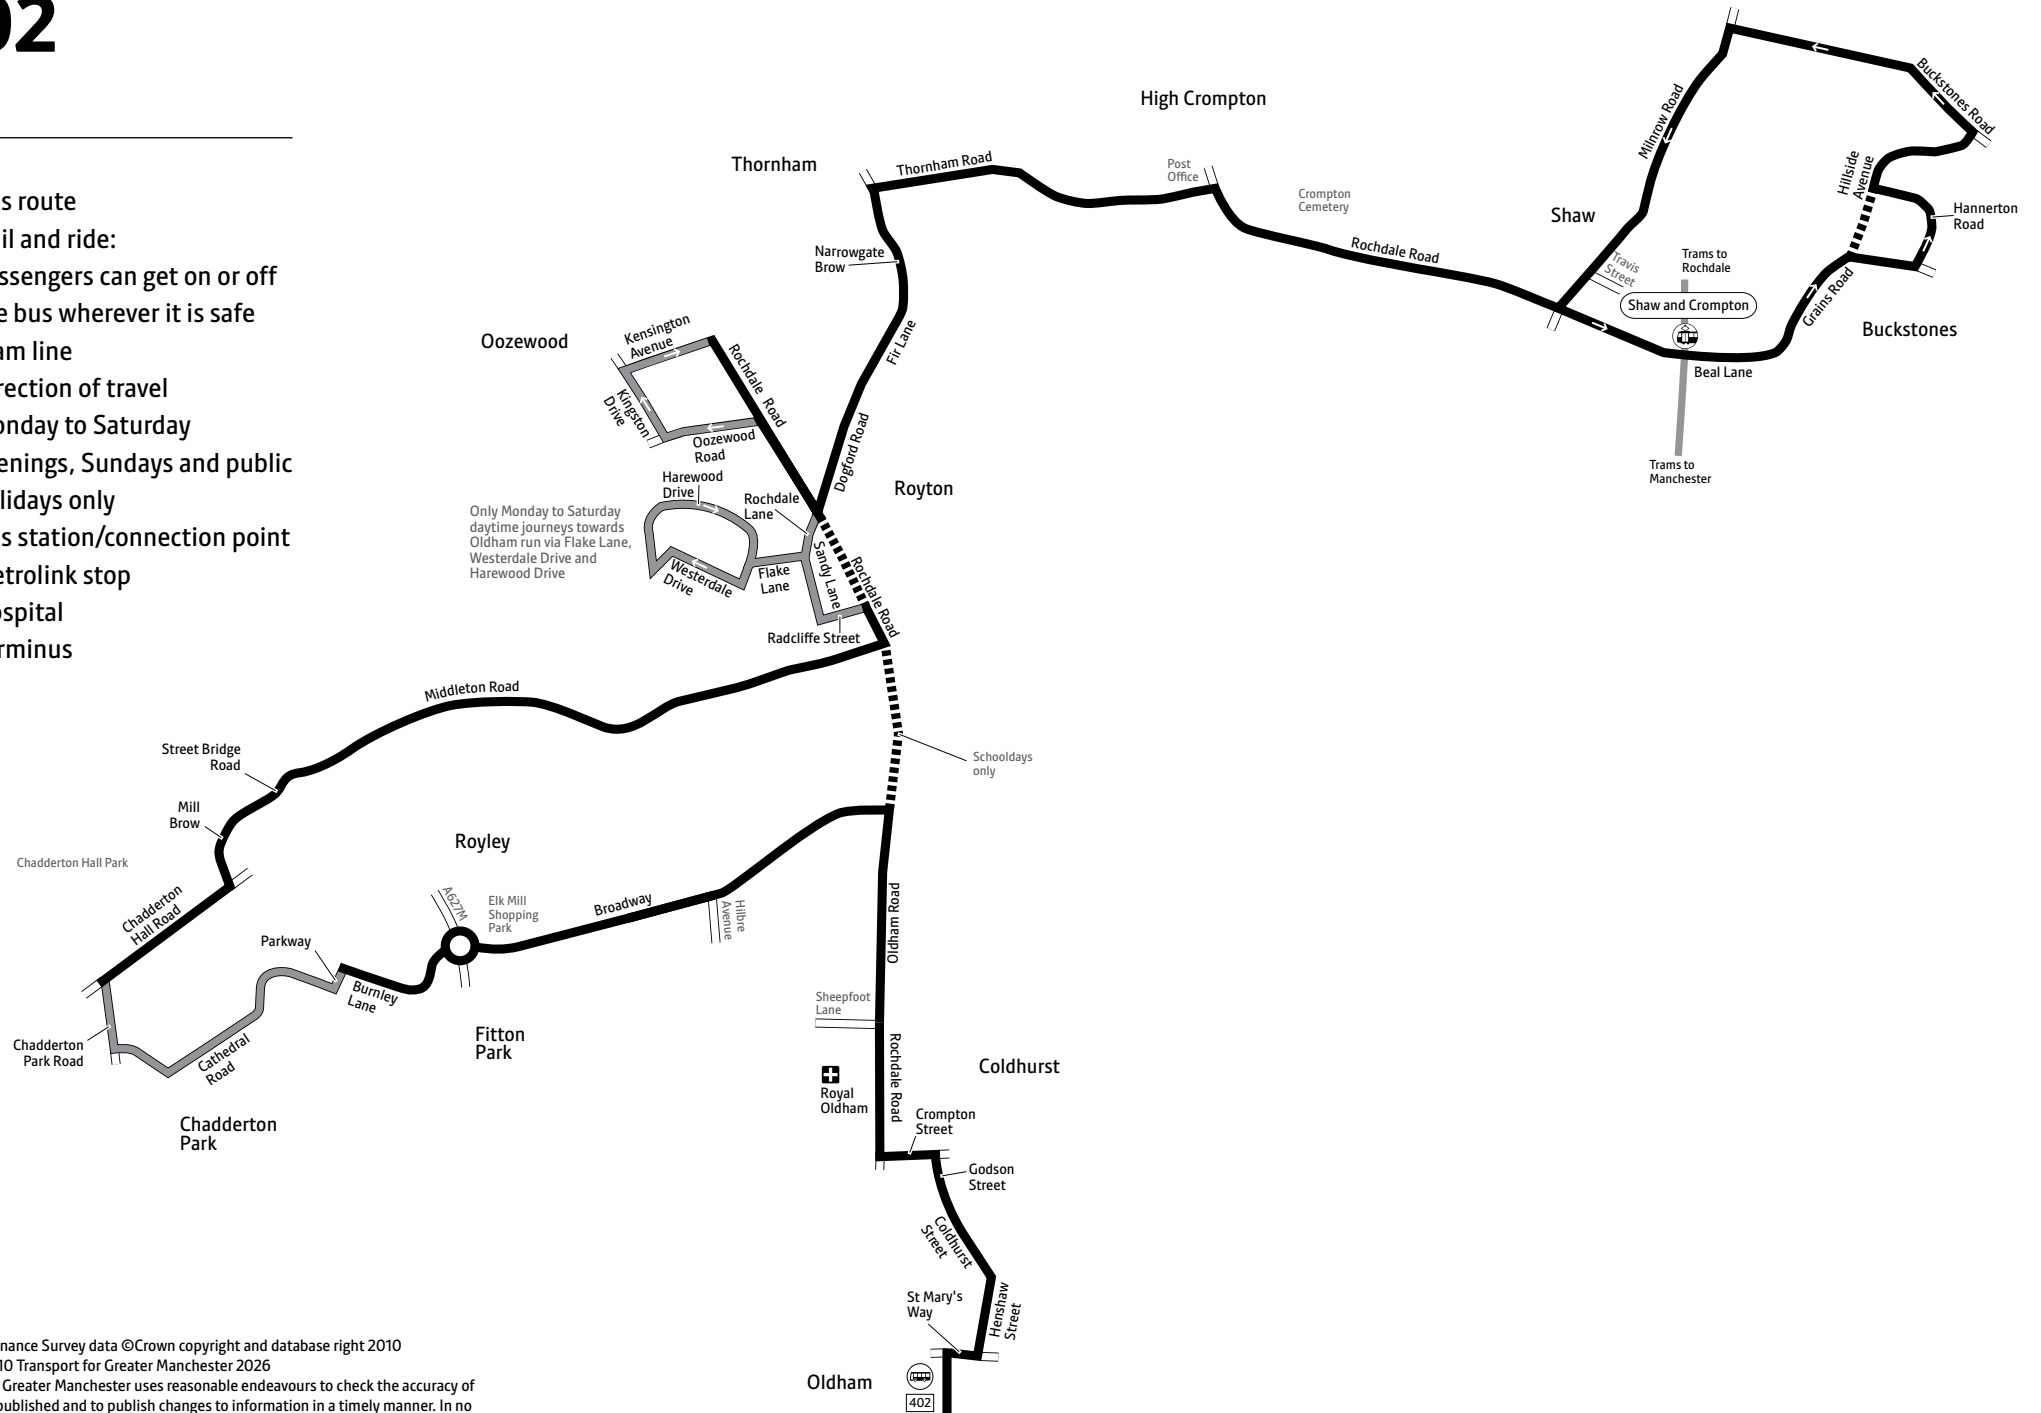

402

Key

- Bus route
- Hail and ride:
  passengers can get on or off
  the bus wherever it is safe
- Tram line
- Direction of travel
- Monday to Saturday
  evenings, Sundays and public
  holidays only
- Bus station/connection point
- Metrolink stop
- Hospital
- Terminus