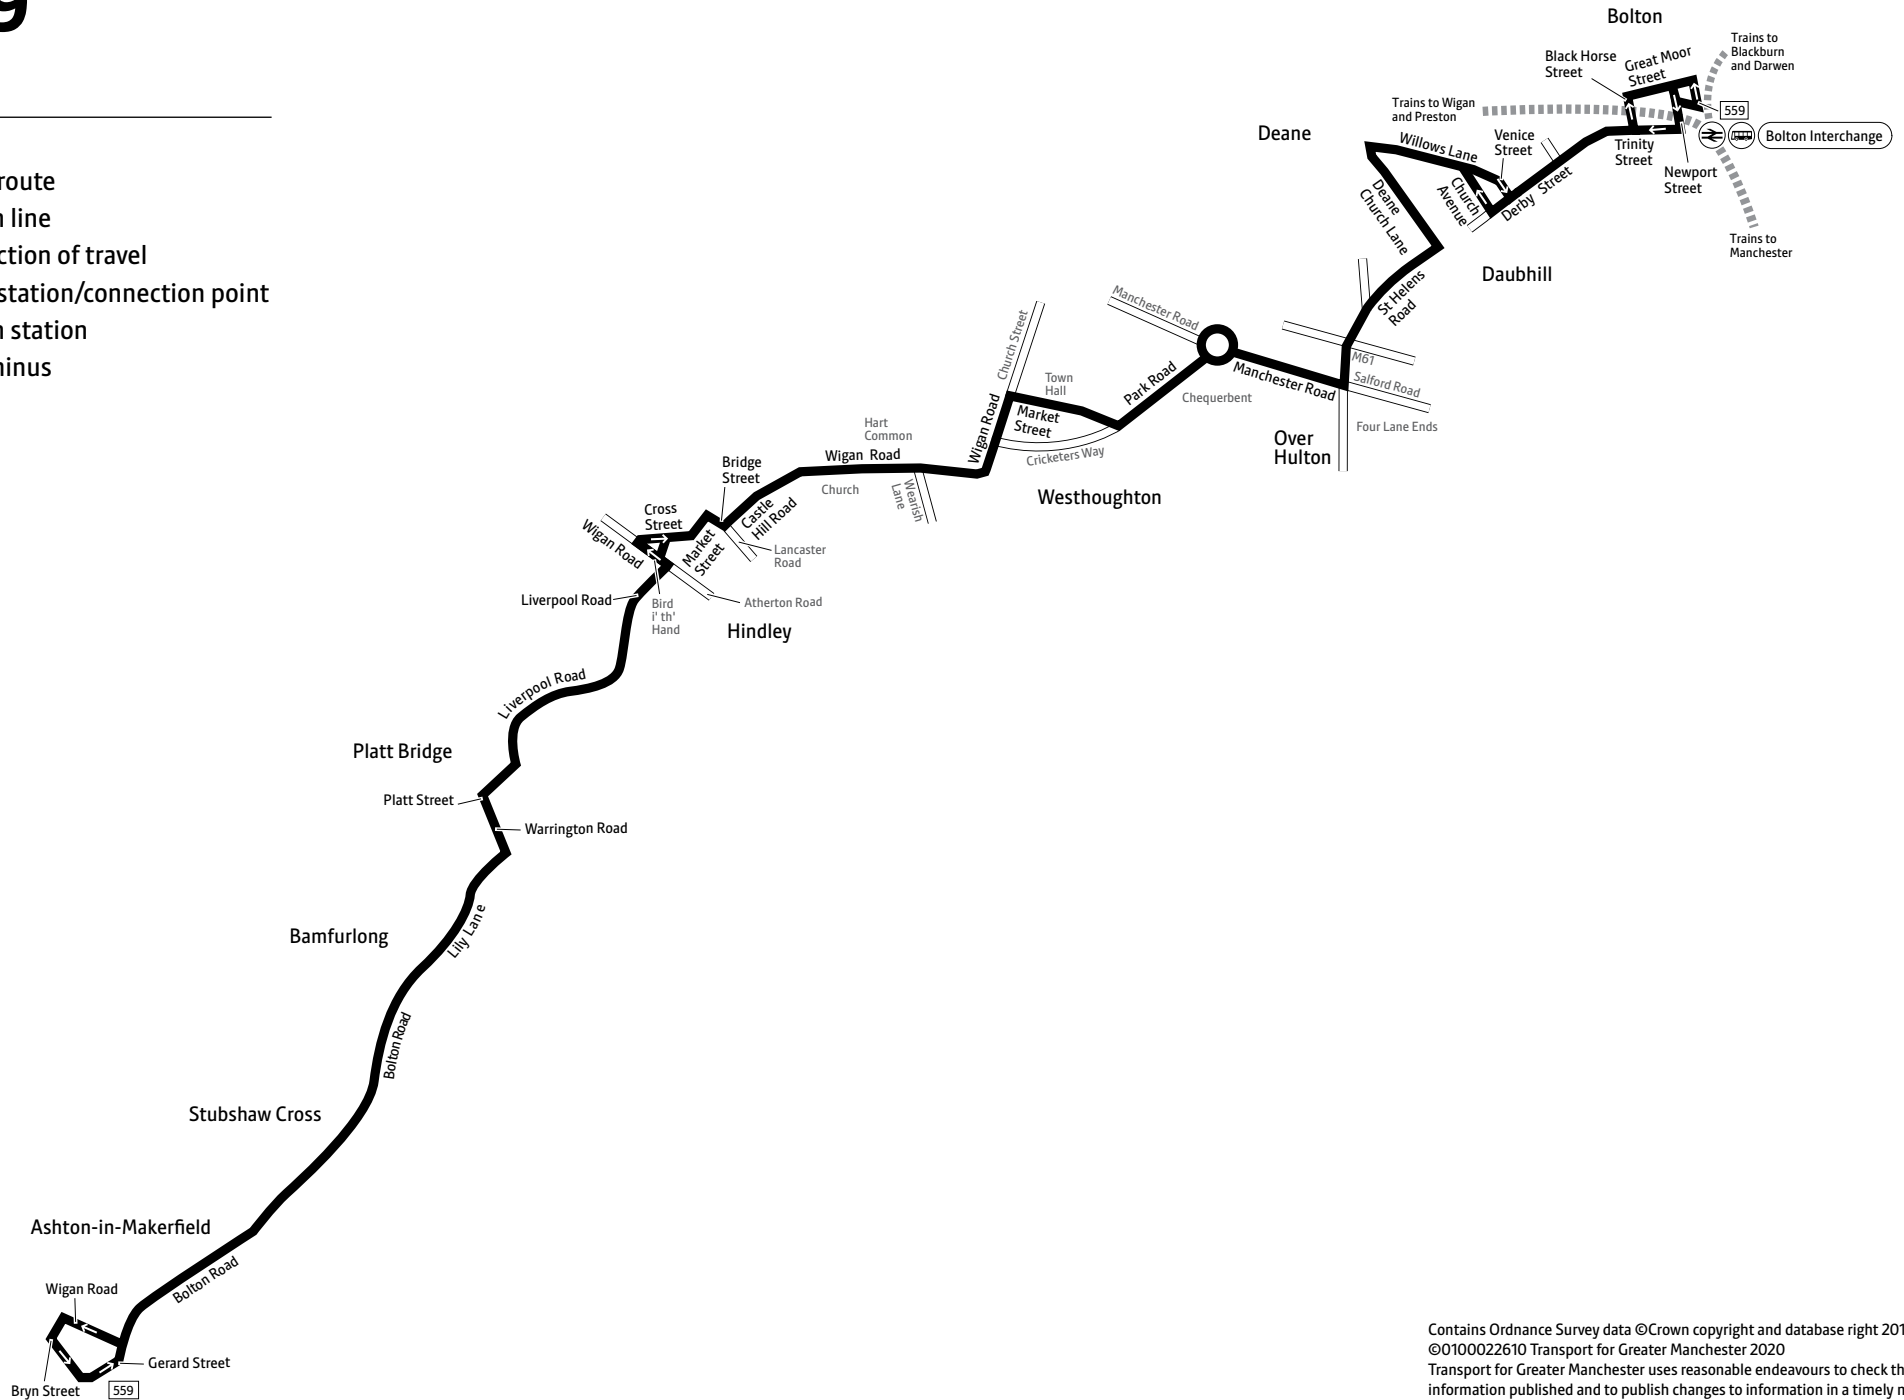

559

Key

— Bus route

--- Train line

➔ Direction of travel

🚌 Bus station/connection point

🚆 Train station

559 Terminus

Contains Ordnance Survey data ©Crown copyright and database right 2010
©0100022610 Transport for Greater Manchester 2020
Transport for Greater Manchester uses reasonable endeavours to check the accuracy of information published and to publish changes to information in a timely manner. In no event will Transport for Greater Manchester be liable for any loss that may arise from this information being inaccurate.