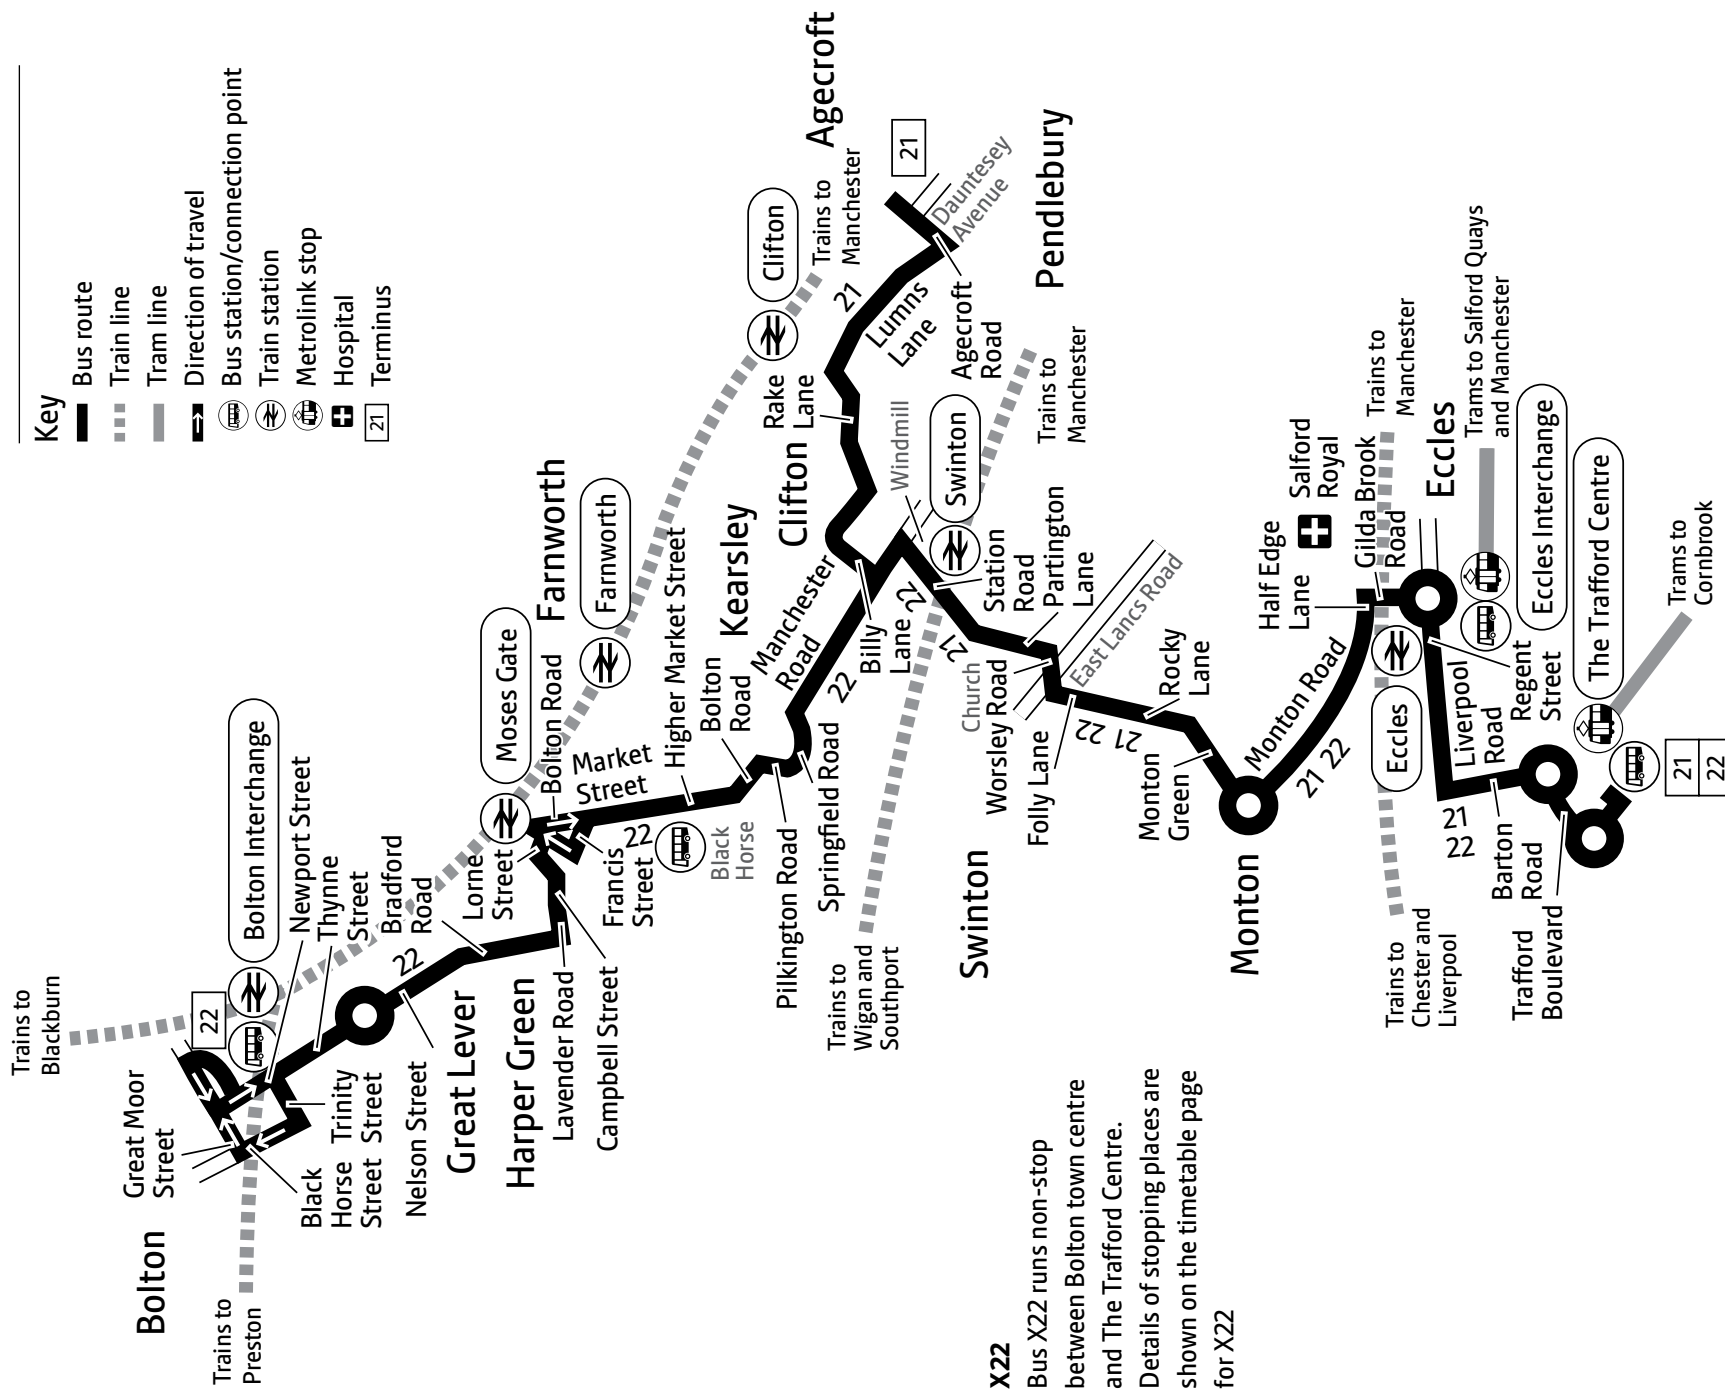

21 22 X22

1. **Key**
2. Bus route
   - Train line
   - Tram line
   - Direction of travel
   - Bus station/connection point
   - Train station
   - Metrolink stop
   - Hospital
   - Terminus

X22
Bus X22 runs non-stop between Bolton town centre and The Trafford Centre. Details of stopping places are shown on the timetable page for X22

Contains Ordnance Survey data © Crown copyright and database right 2010
© 0100022610 Transport for Greater Manchester 2021
Transport for Greater Manchester uses reasonable endeavours to check the accuracy of information published and to publish changes to information in a timely manner. In no event will Transport for Greater Manchester be liable for any loss that may arise from this information being inaccurate.