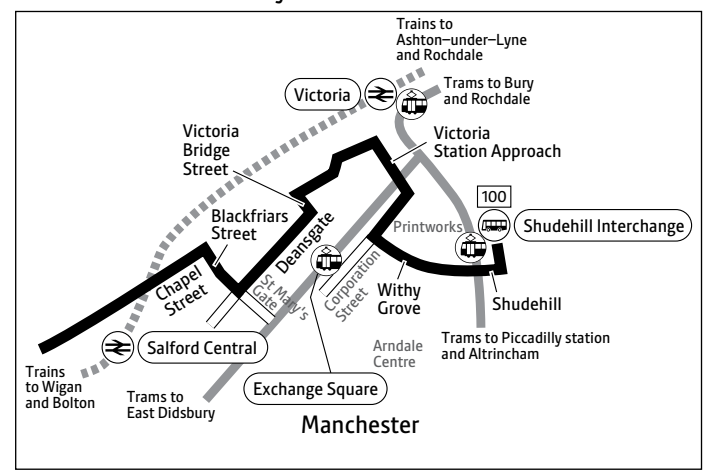

Using the 24 hour clock

Times are shown in four figures. The first two are the hour and the last two are the minutes.

0753 is 53 minutes past 7am

1953 is 53 minutes past 7pm

Operator details

Go North West

Queens Road Depot

For details of buses during Christmas and New Year, please phone 0161 244 1000

♿ – All bus 100 journeys are run using easy access buses. See inside front cover of this leaflet for details

100

Key

-  Bus route
-  Train line
-  Tram line
-  Direction of travel
-  Bus station/connection point
-  Train station
-  Metrolink stop
-  Hospital
-  Terminus

Route in Manchester city centre

Contains Ordnance Survey data ©Crown copyright and database right 2010
 ©0100022610 Transport for Greater Manchester 2021
 Transport for Greater Manchester uses reasonable endeavours to check the accuracy of information published and to publish changes to information in a timely manner. In no event will Transport for Greater Manchester be liable for any loss that may arise from this information being inaccurate.