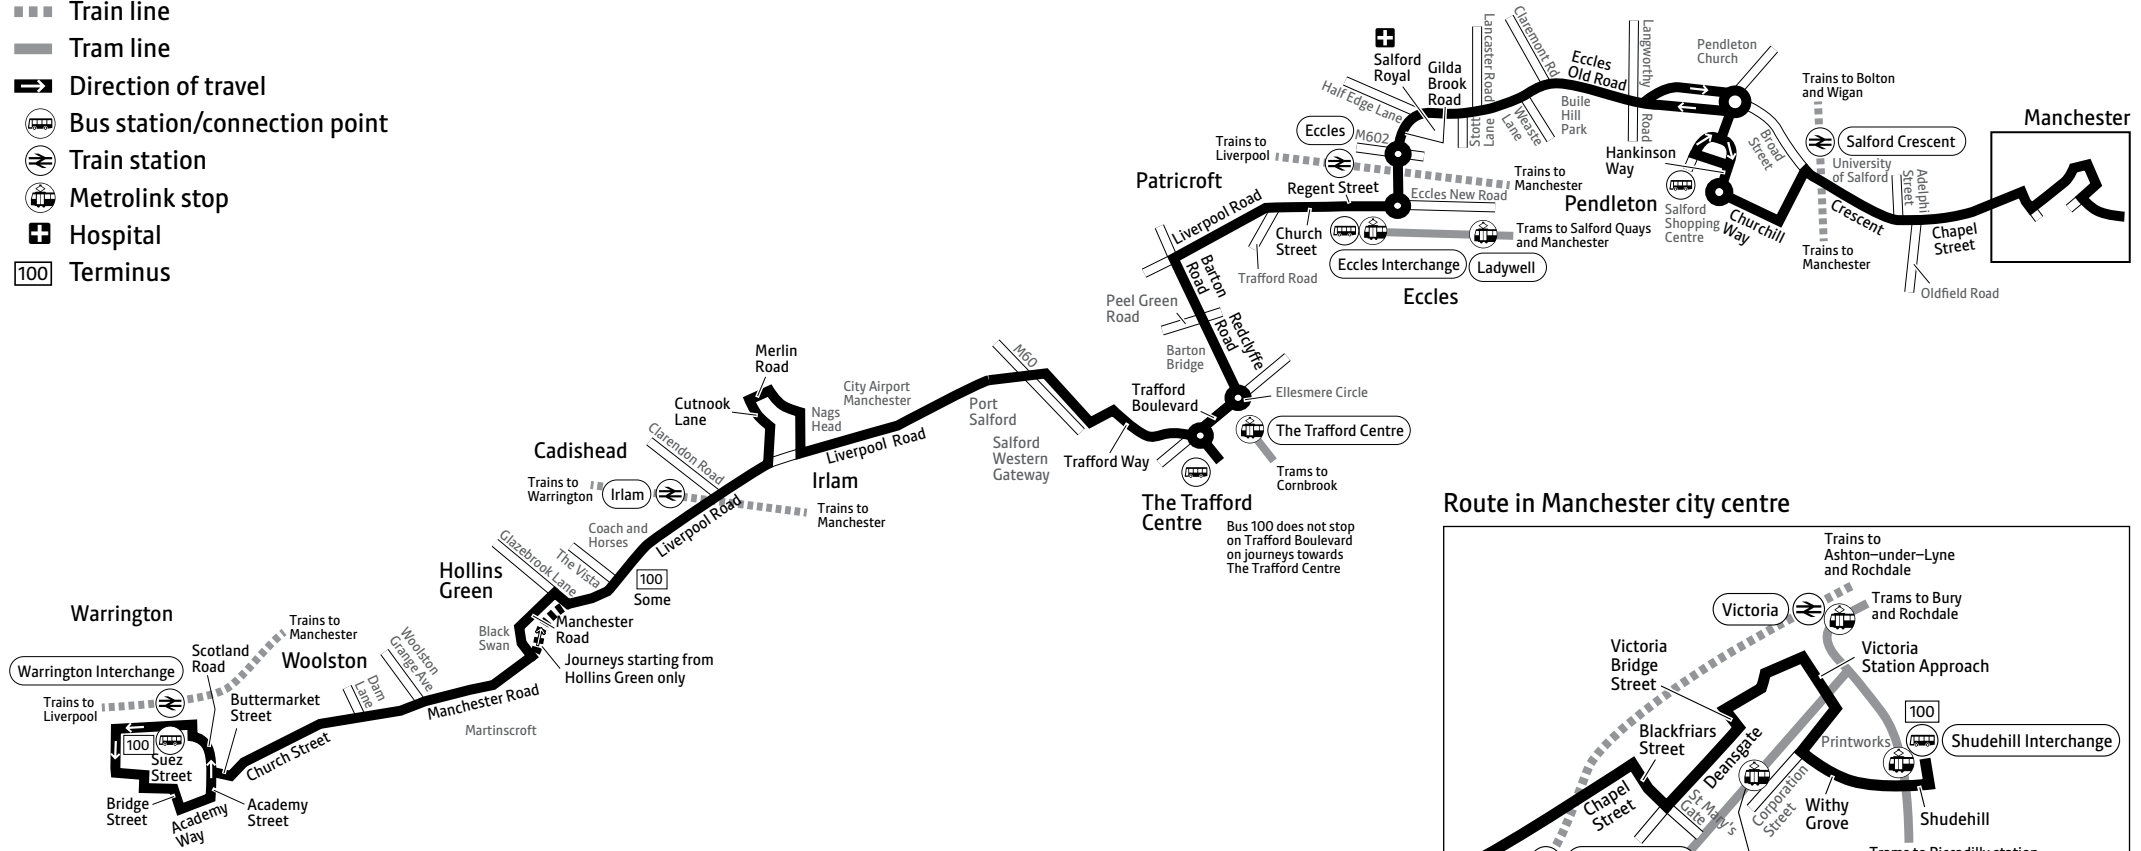

Sundays and public holidays (except Christmas and New Year period)

Warrington, Interchange	1000		00		1700	1810	1925					
Woolston, Dam Lane	1012		12		1712	1821	1936					
Hollins Green, Black Swan	1025		25		1725	1831	1945					
Cadishead, The Vista	1027		27	mins	1727	1832	1946					
Irlam, Merlin Road	1039	then	39	past	1739	1843	1956					
Irlam, Nags Head	1045	at	45	each	1745	1849	2001					
The Trafford Centre, Bus Station arr	1055		55	hour	1755	1855	2006					
The Trafford Centre, Bus Station dep	1030	1100	30	00	until	1800	1830	1900	1940	2010	2040	and 0010
Eccles, Interchange arr	1043	1113	43	13		1813	1843	1913	1952	2022	2052	every 0022
Eccles, Interchange dep	1046	1116	46	16		1816	1846	1916	1953	2023	2053	30 0023
Salford Shopping Centre	1057	1127	57	27		1827	1857	1927	2004	2034	2104	mins 0034
Manchester, Shudehill Interchange	1115	1145	15	45		1845	1915	1942	2019	2049	2119	until 0049

For details of buses during Christmas and New Year, please phone 0161 244 1000

♿ – All bus 100 journeys are run using easy access buses. See inside front cover of this leaflet for details

100

Key

-  Bus route
-  Train line
-  Tram line
-  Direction of travel
-  Bus station/connection point
-  Train station
-  Metrolink stop
-  Hospital
-  Terminus