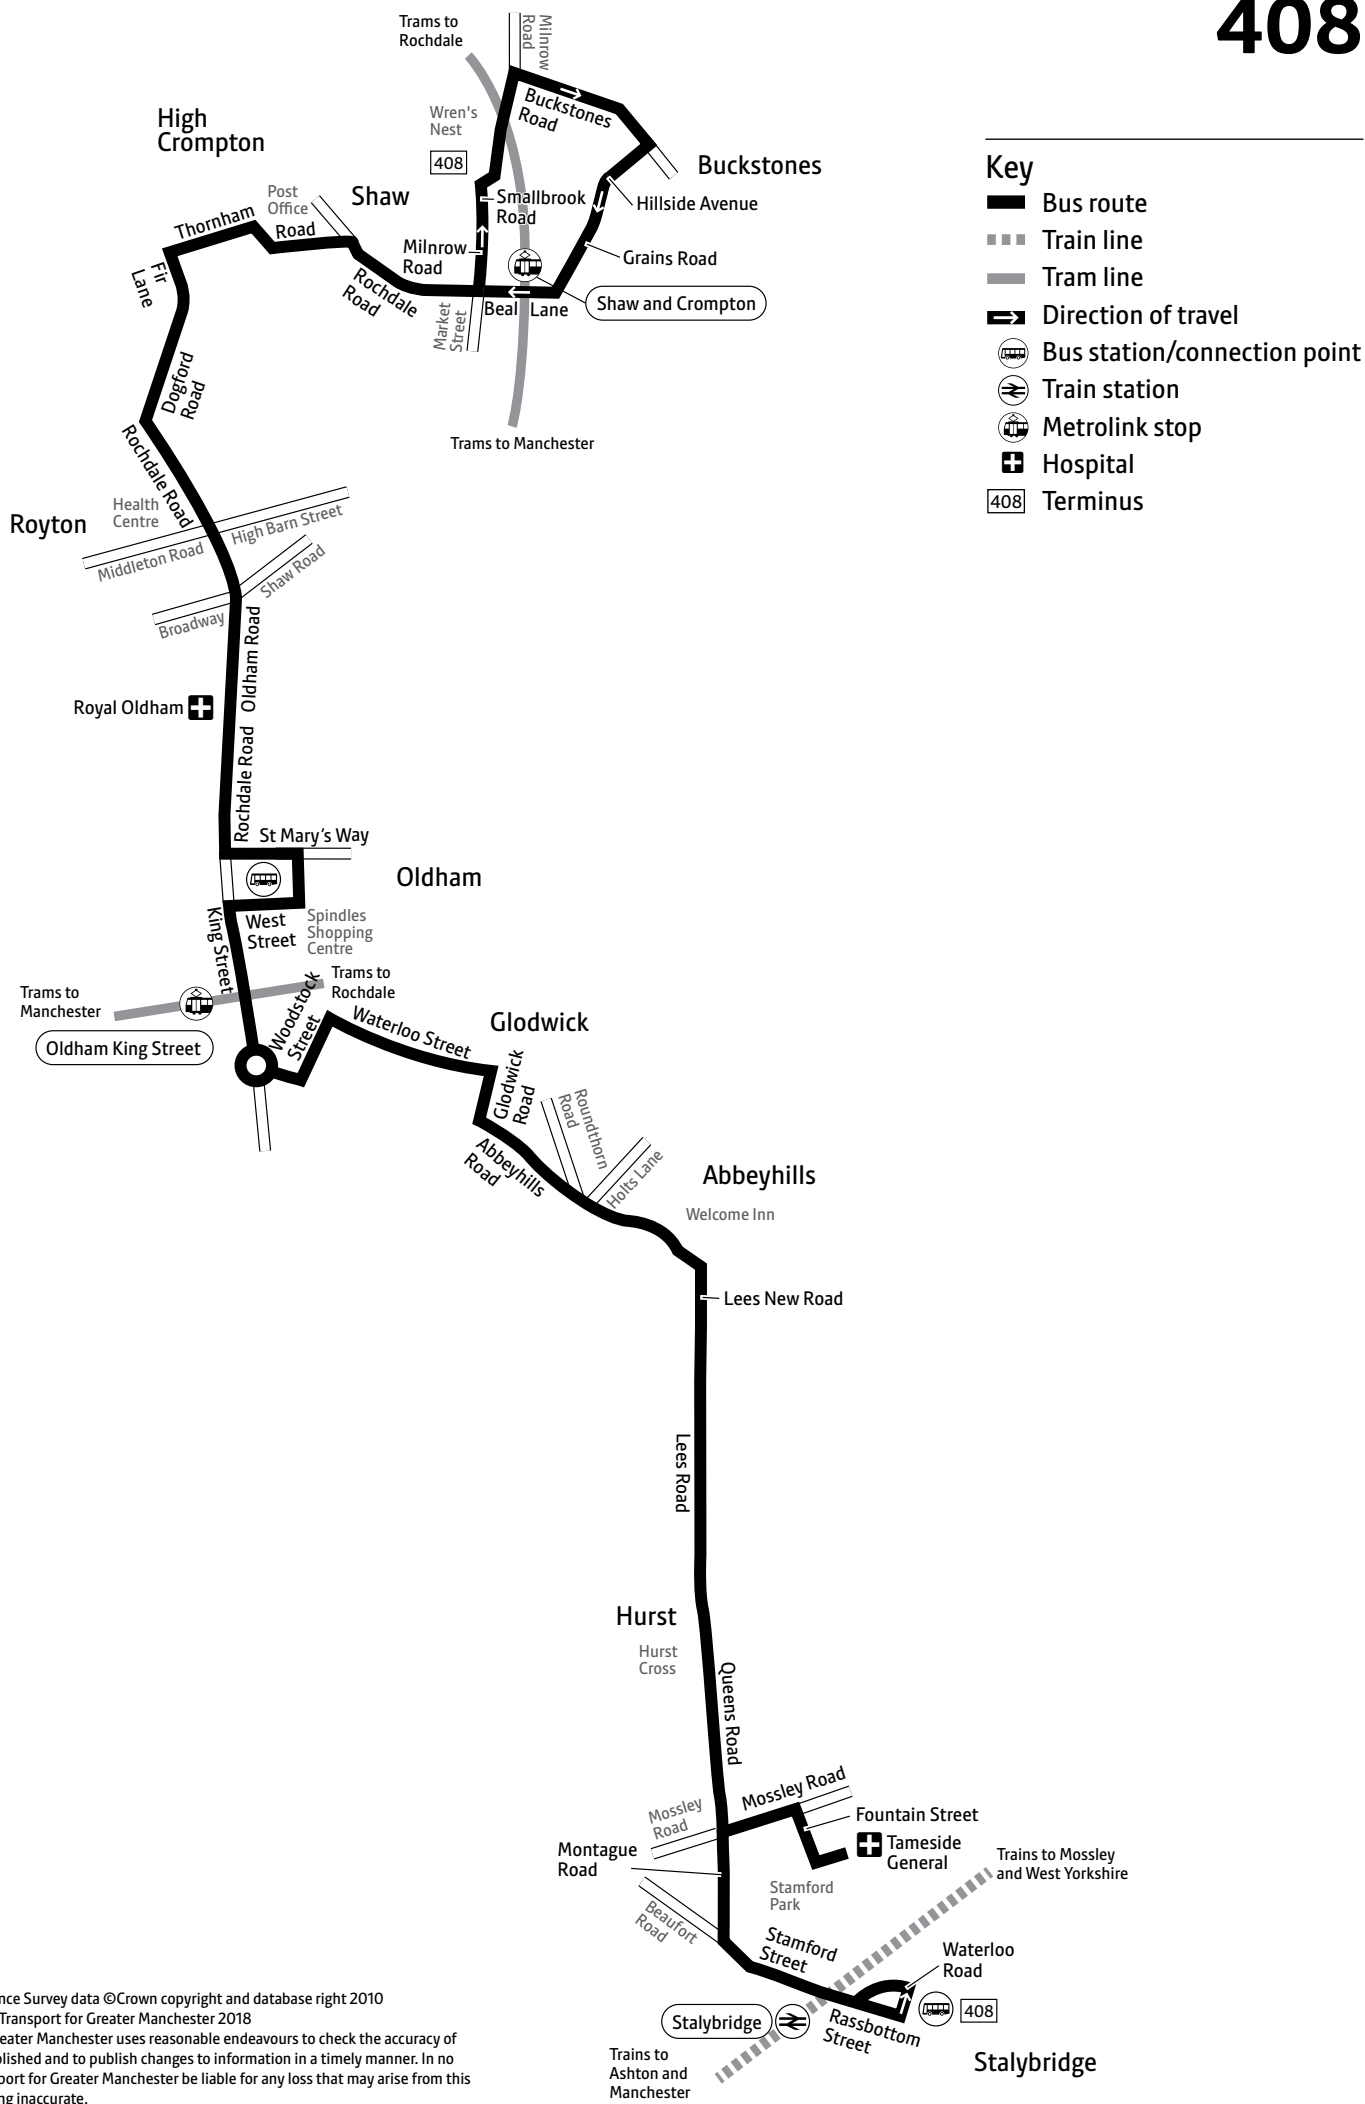

1. **Key**
2. Bus route
   - Train line
   - Tram line
   - Direction of travel
   - Bus station/connection point
   - Train station
   - Metrolink stop
   - Hospital
   - Terminus

Contains Ordnance Survey data ©Crown copyright and database right 2010
©0100022610 Transport for Greater Manchester 2018
Transport for Greater Manchester uses reasonable endeavours to check the accuracy of information published and to publish changes to information in a timely manner. In no event will Transport for Greater Manchester be liable for any loss that may arise from this information being inaccurate.